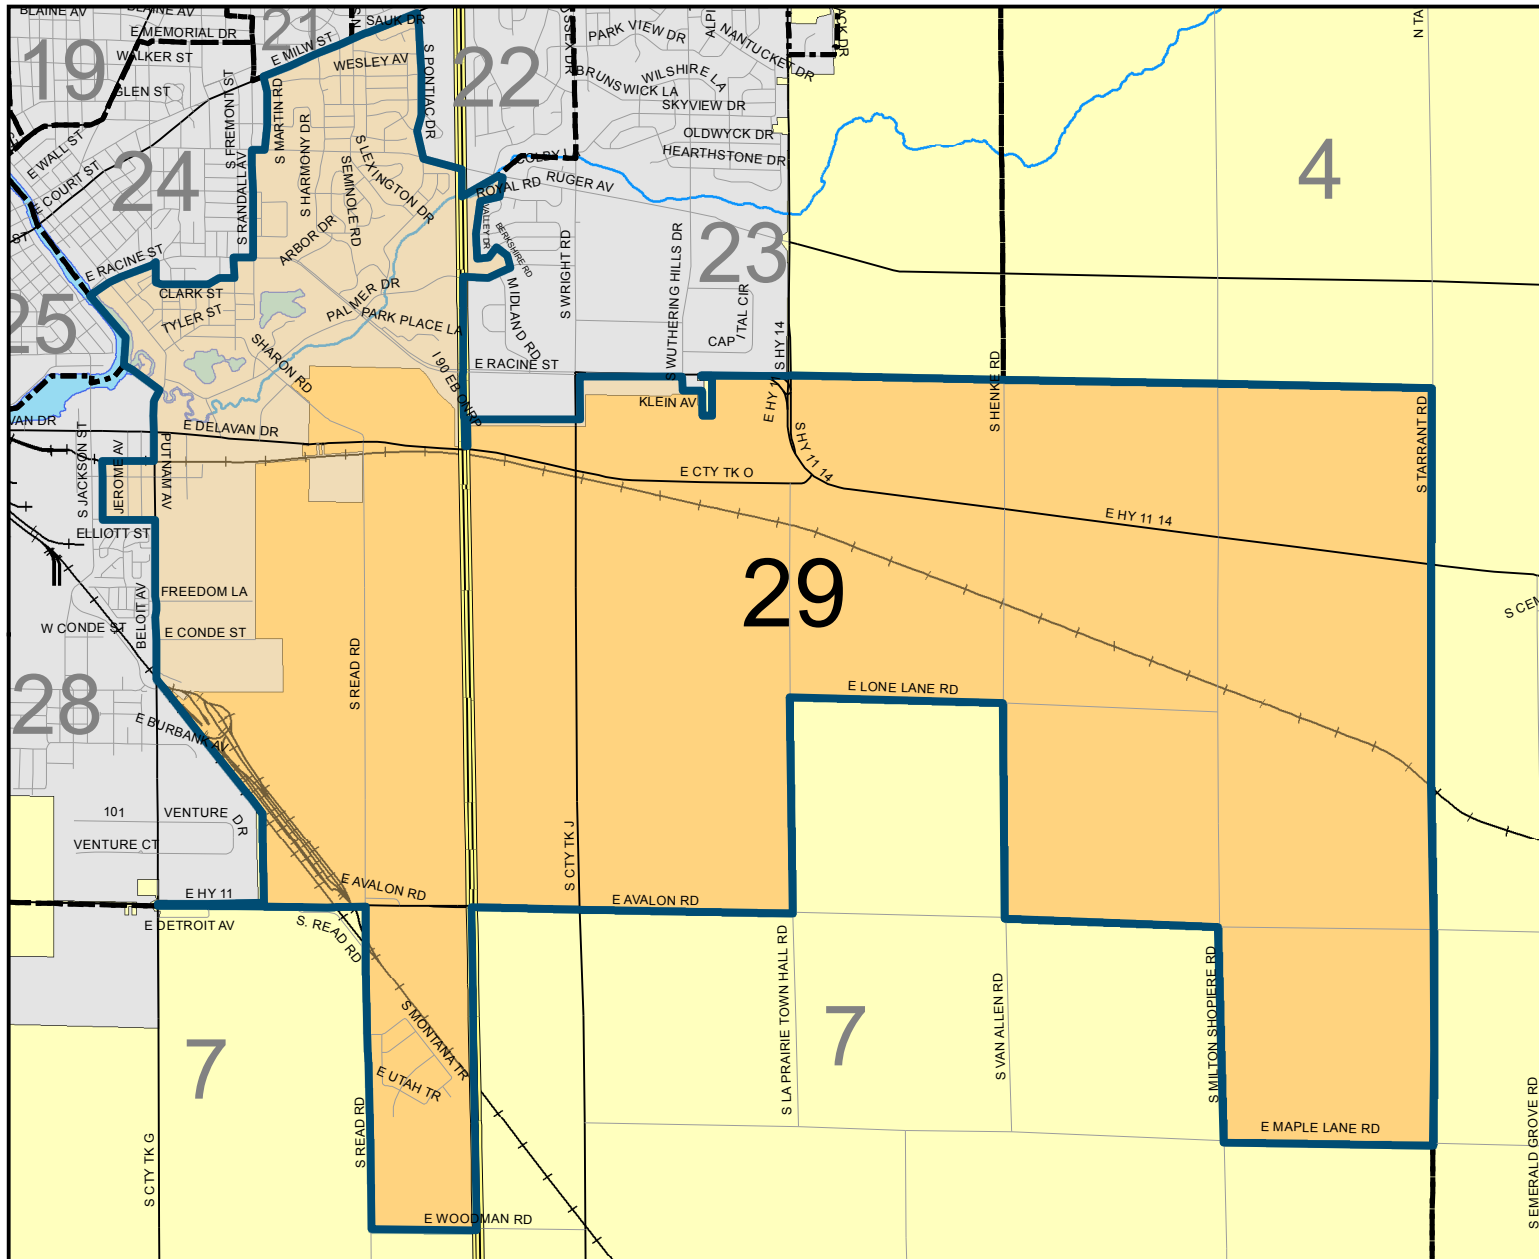

Supervisory District 29

Rock County, Wisconsin [12/2008]

- District Boundaries
- District 29
- Cities and Villages

Rock County Geographic Information Systems (GIS)
Planning, Economic and Community
Development Agency

51 S Main St, Janesville, WI 53545
(TEL) 608-757-5587, (FAX) 608-757-5586
email: Planning@co.rock.wi.us