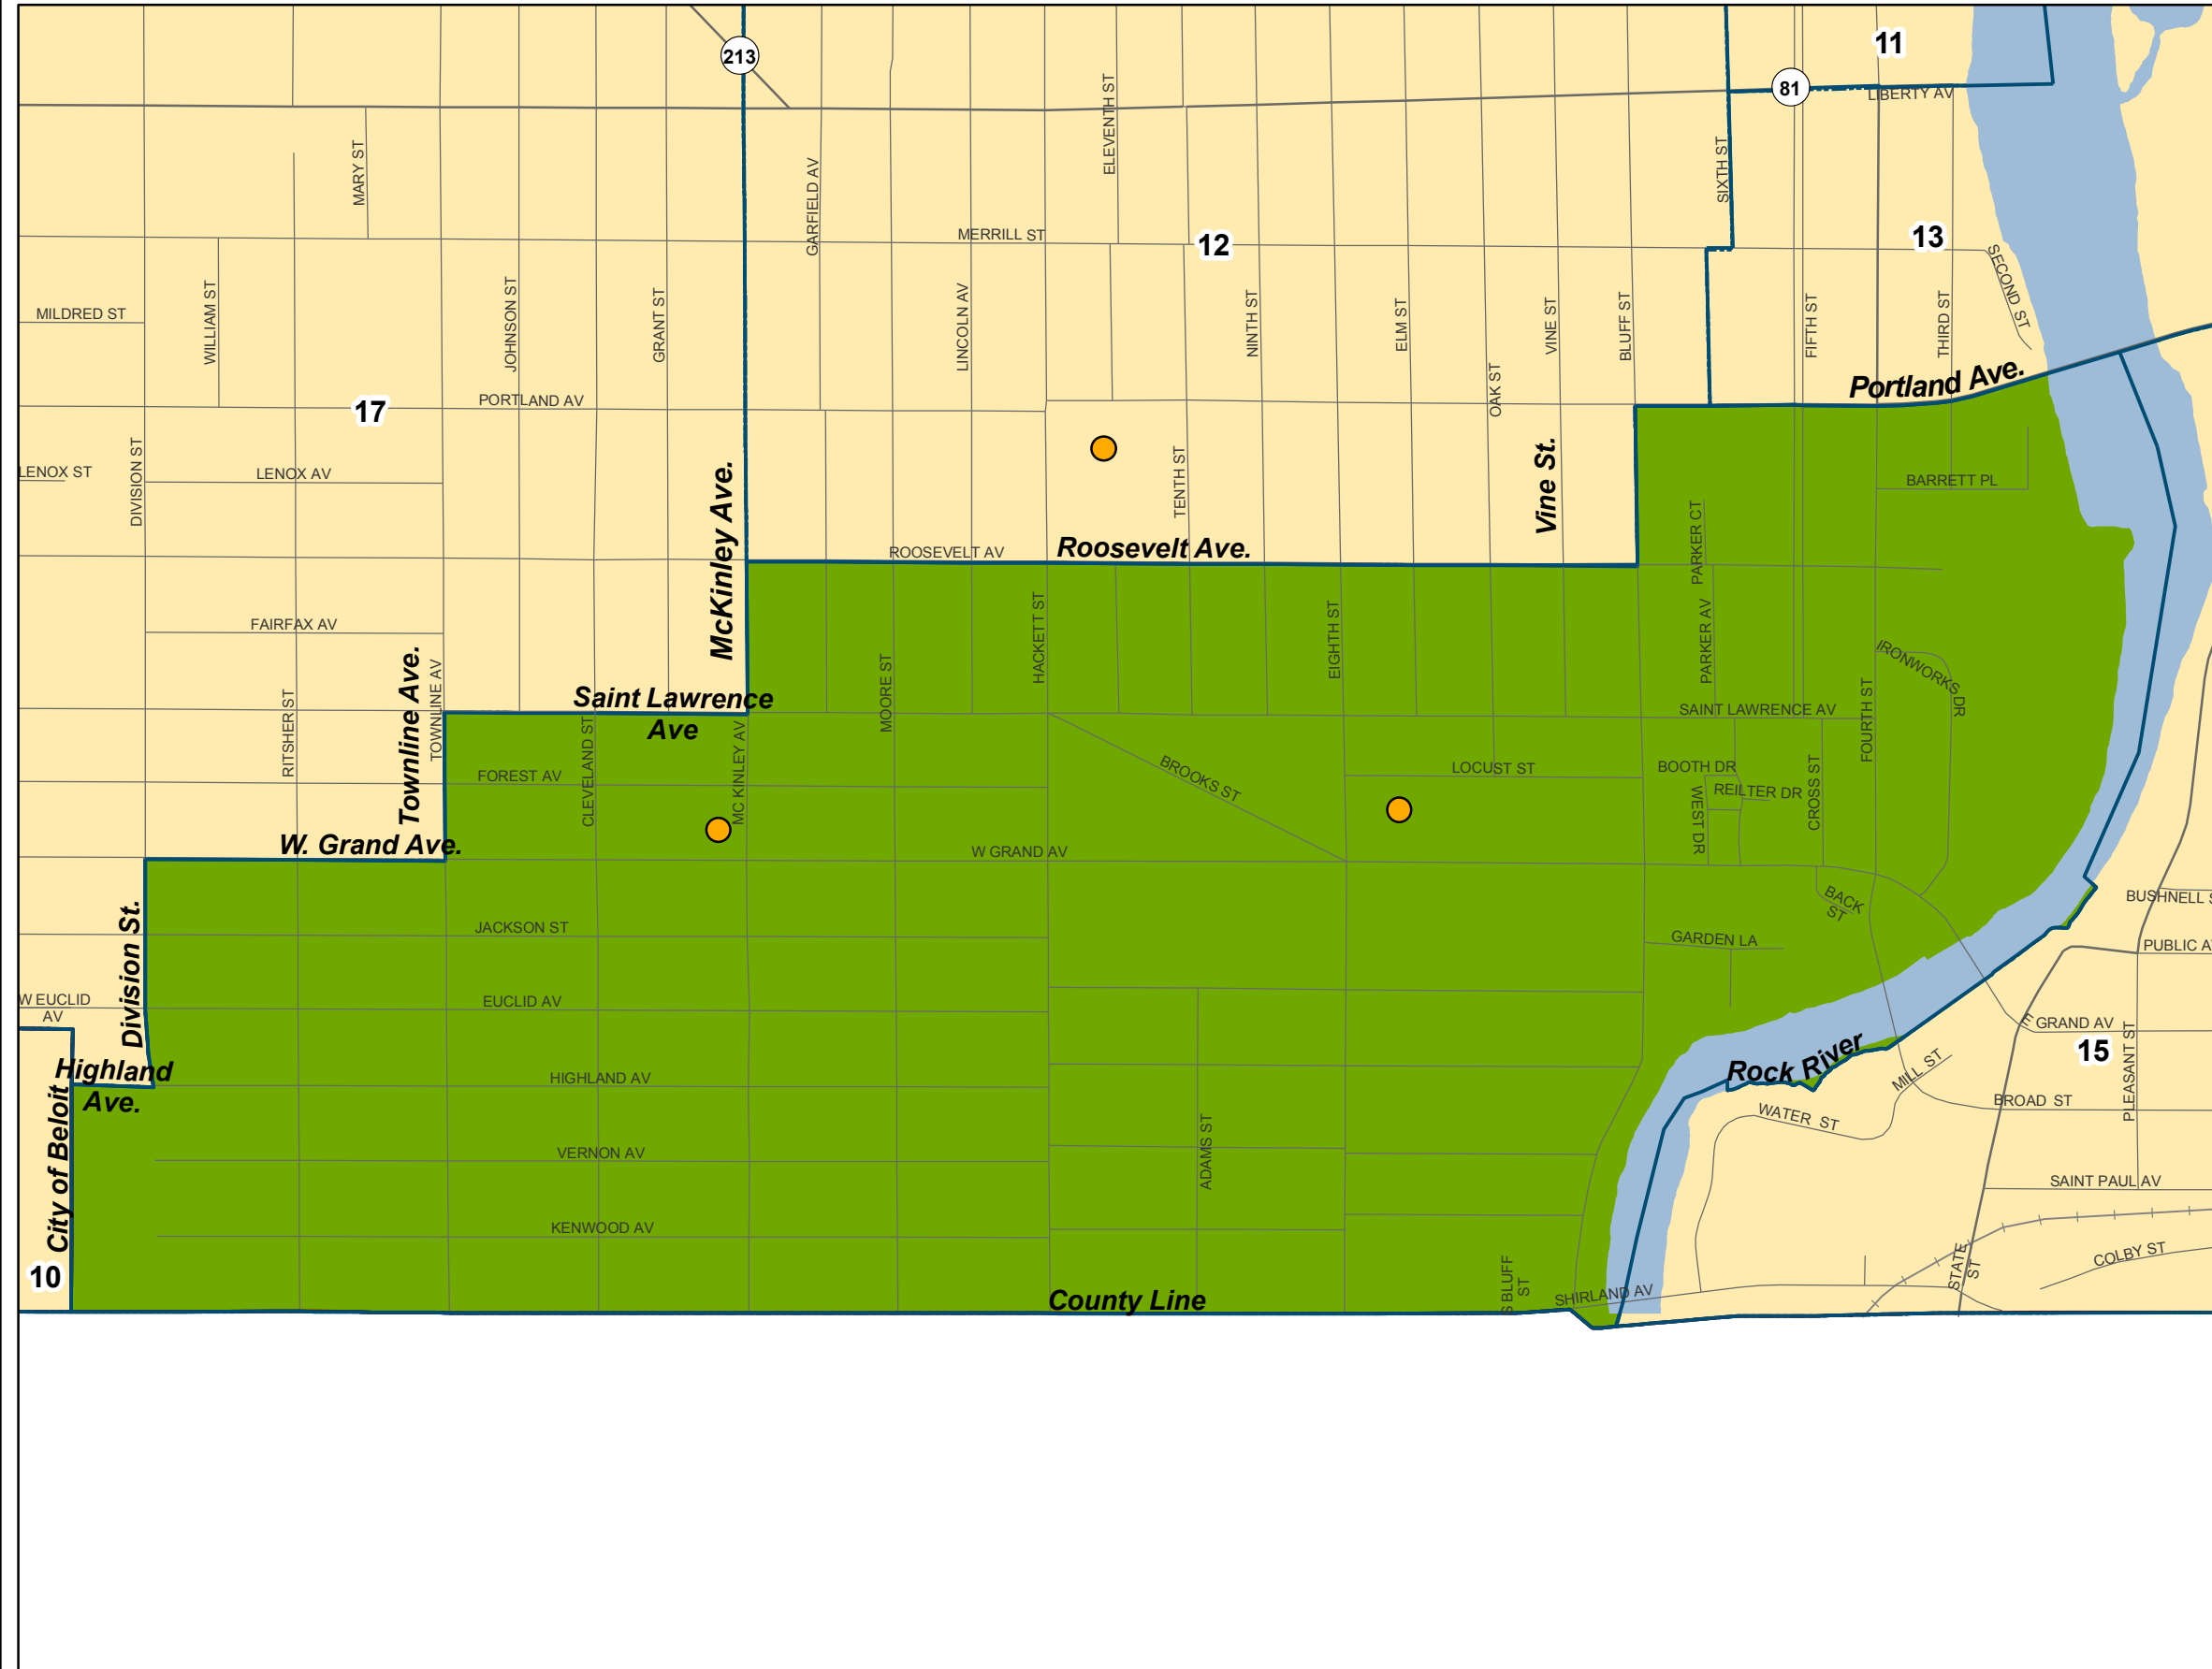

Supervisory District 16

Rock County, Wisconsin

Adopted: 9/8/2011

-  Polling Places
-  Supervisory District 16
-  Surrounding Supervisory Districts
-  Town Boundaries

0 0.5 Miles

Data Sources: Rock County Planning and Development, Rock County Clerk, US Census Bureau
 This map is not intended to be a substitute for an actual field survey and is an advisory reference only.