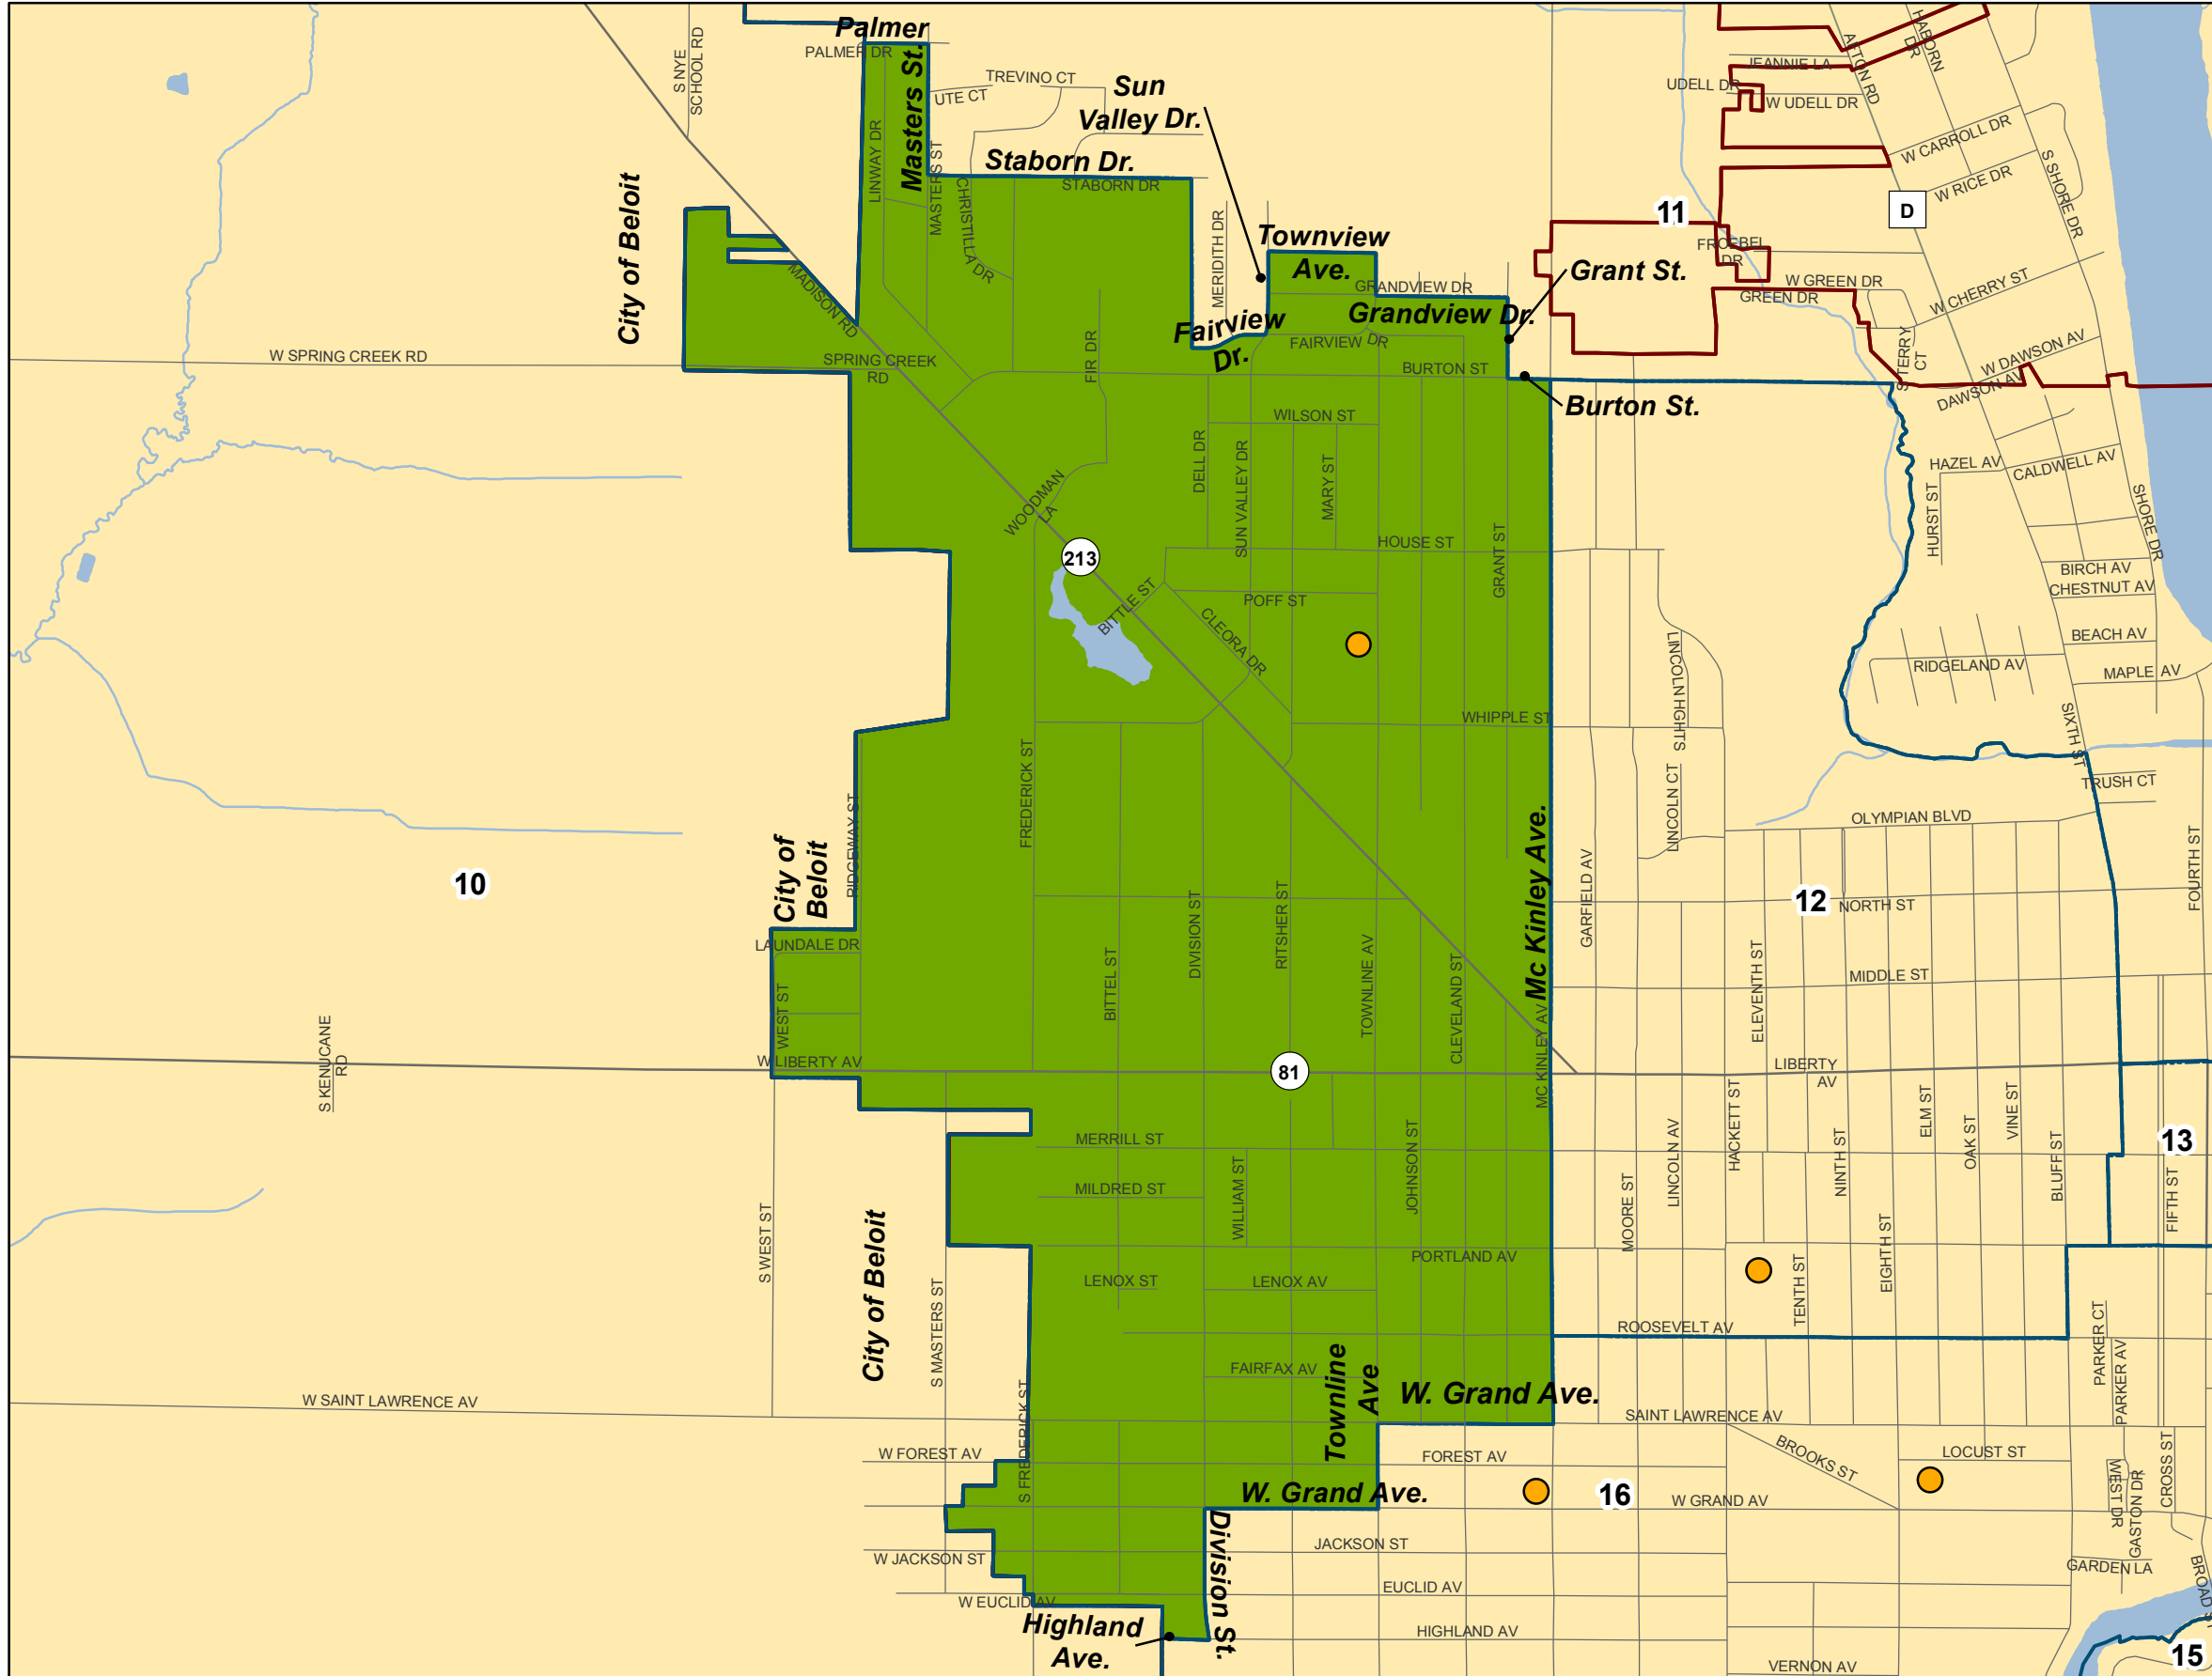

Supervisory District 17

Rock County, Wisconsin

Adopted: 9/8/2011

-  Polling Places
-  Supervisory District 17
-  Surrounding Supervisory Districts
-  Town Boundaries

Data Sources: Rock County Planning and Development, Rock County Clerk, US Census Bureau
 This map is not intended to be a substitute for an actual field survey and is an advisory reference only.