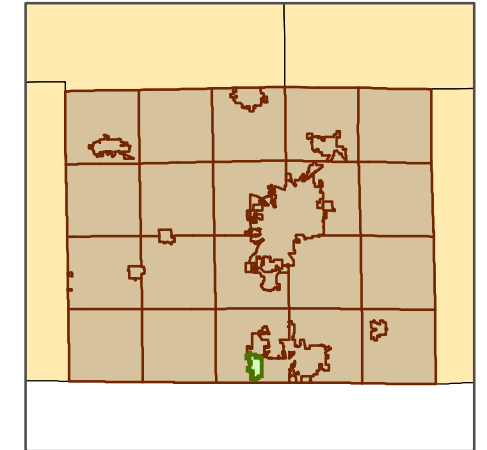

Supervisory District 17

Rock County, Wisconsin

Adopted: 9/8/2011

-  Polling Places
-  Supervisory District 17
-  Surrounding Supervisory Districts
-  Town Boundaries

Data Sources: Rock County Planning and Development, Rock County Clerk, US Census Bureau
 This map is not intended to be a substitute for an actual field survey and is an advisory reference only.