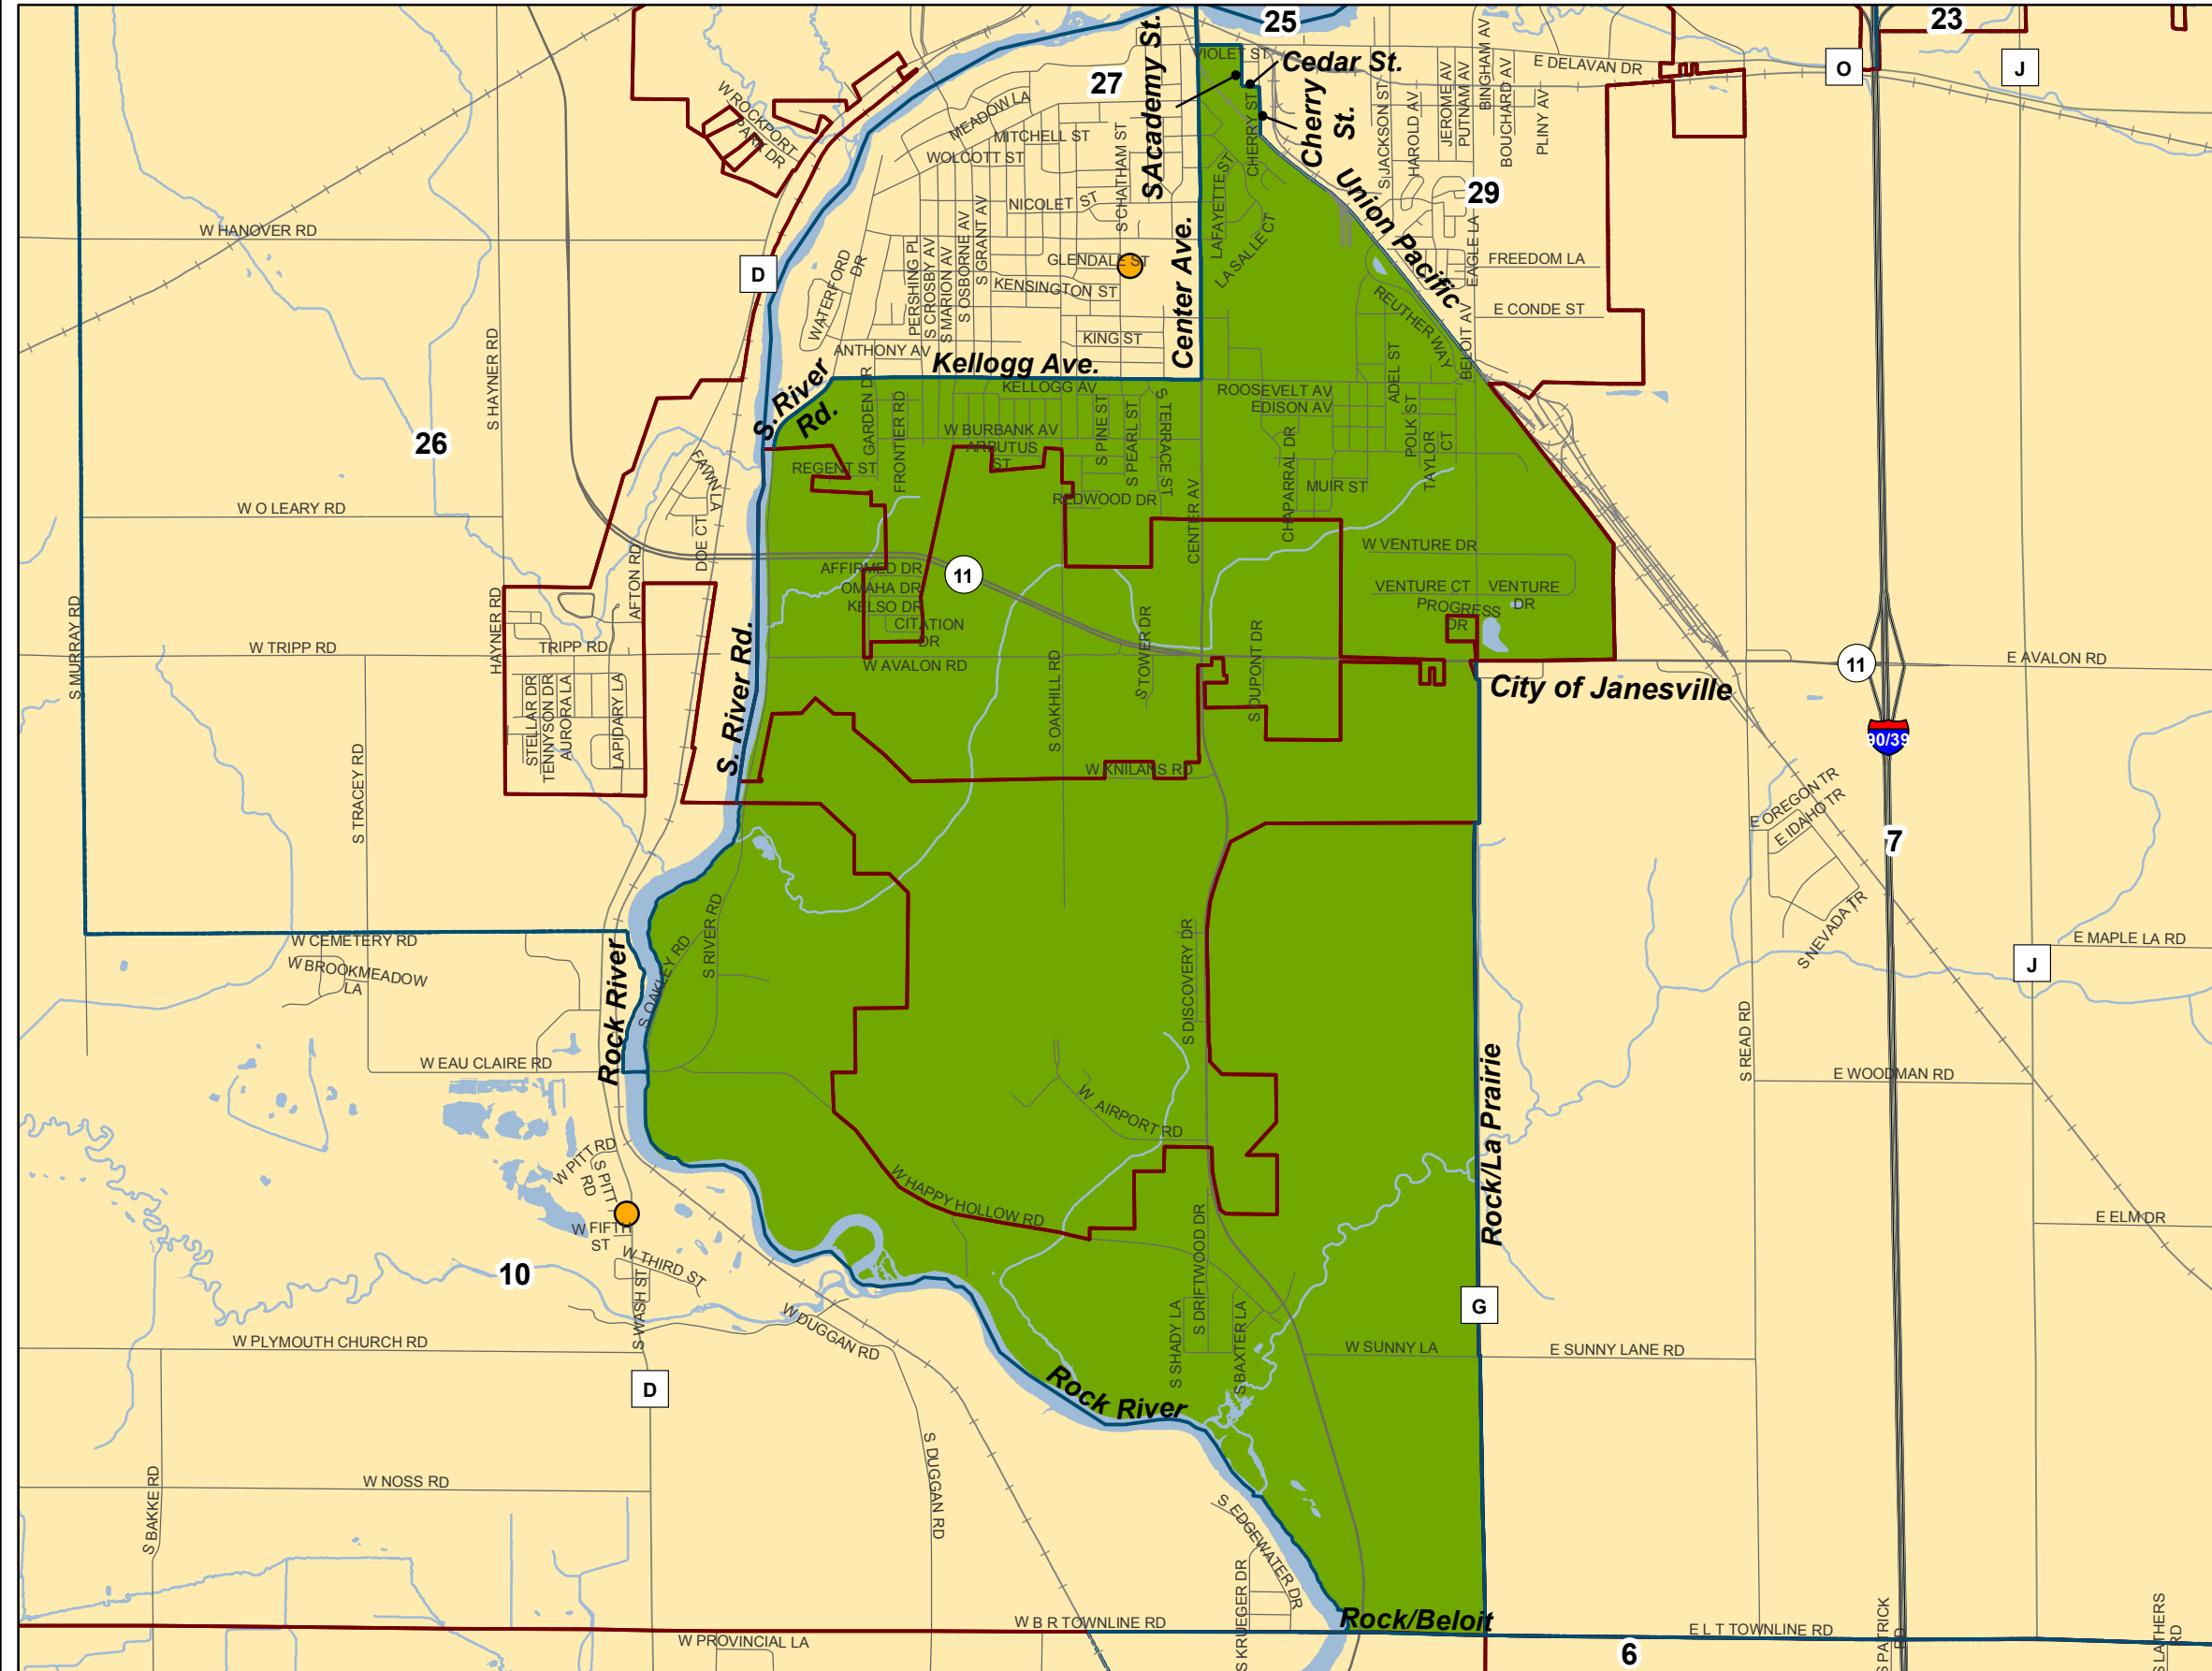

Supervisory District 28

Rock County, Wisconsin

Adopted: 9/8/2011

-  Polling Places
-  Supervisory District 28
-  Surrounding Supervisory Districts
-  Town Boundaries

0 0.5 1 1.5 2 2.5 3 Miles

Data Sources: Rock County Planning and Development, Rock County Clerk, US Census Bureau
 This map is not intended to be a substitute for an actual field survey and is an advisory reference only.