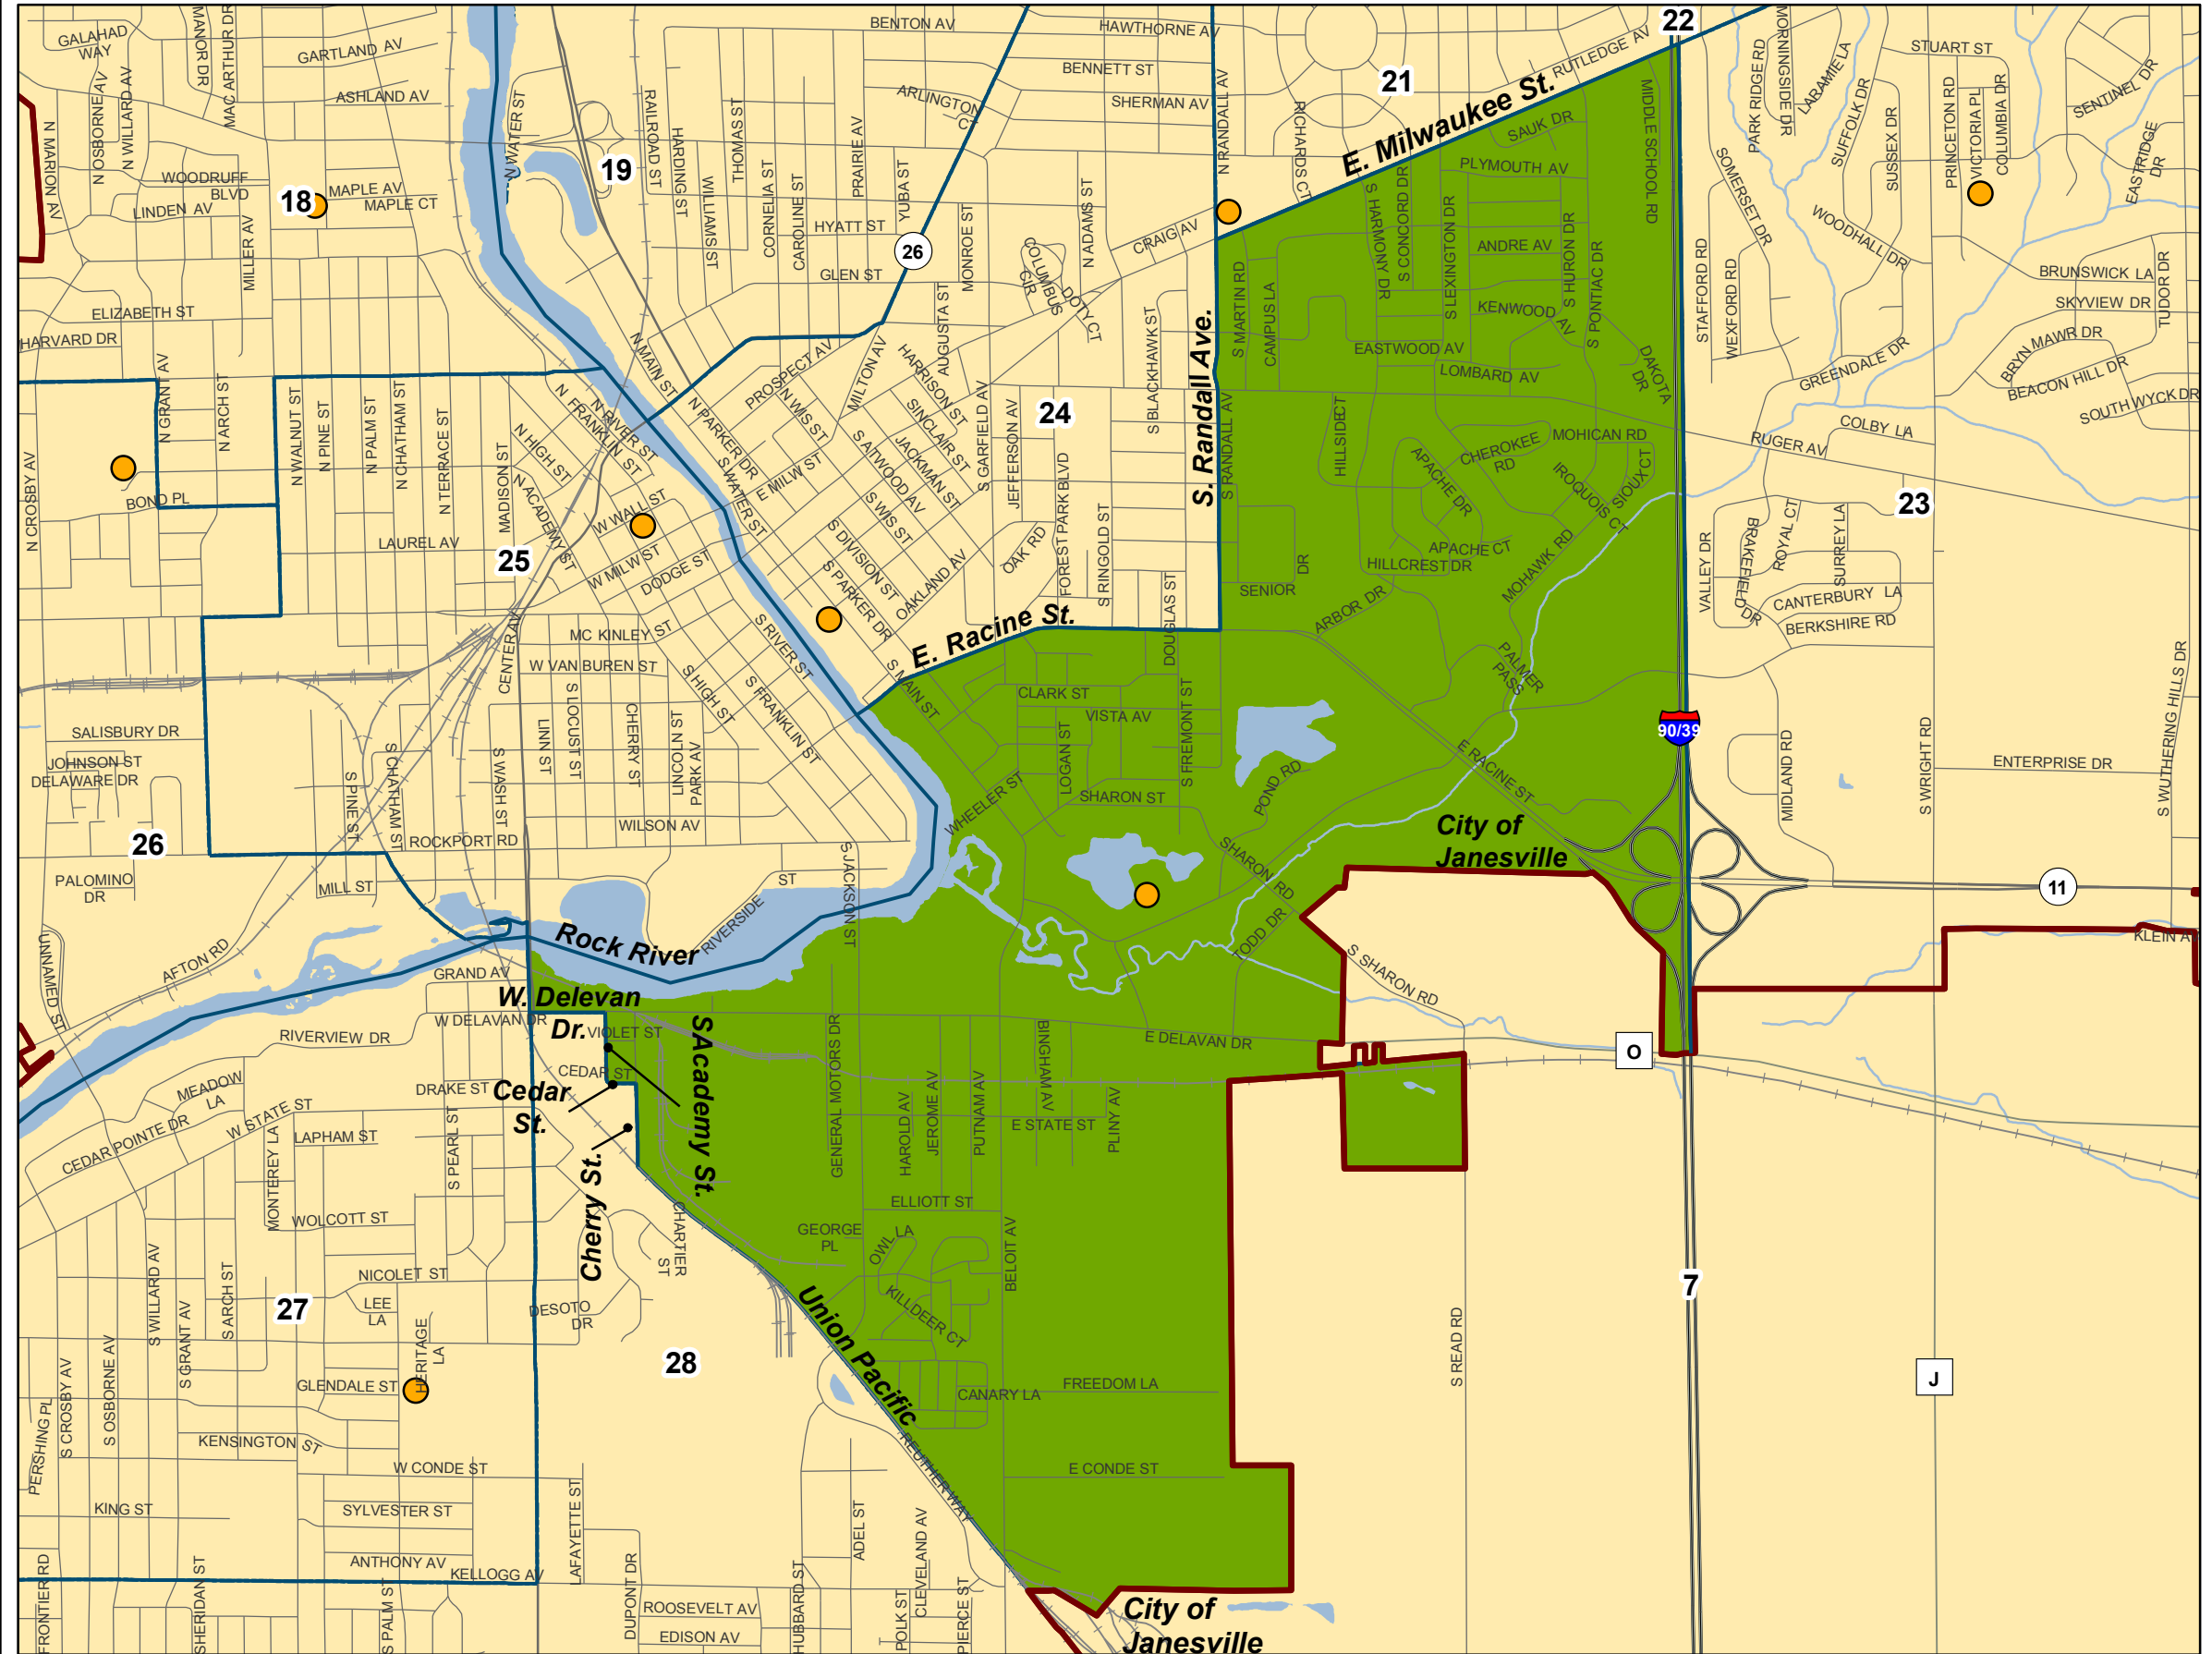

Supervisory District 29

Rock County, Wisconsin

Adopted: 9/8/2011

-  Polling Places
-  Supervisory District
-  Supervisory District Boundaries
-  Town Boundaries

Data Sources: Rock County Planning and Development, Rock County Clerk, US Census Bureau
 This map is not intended to be a substitute for an actual field survey and is an advisory reference only.