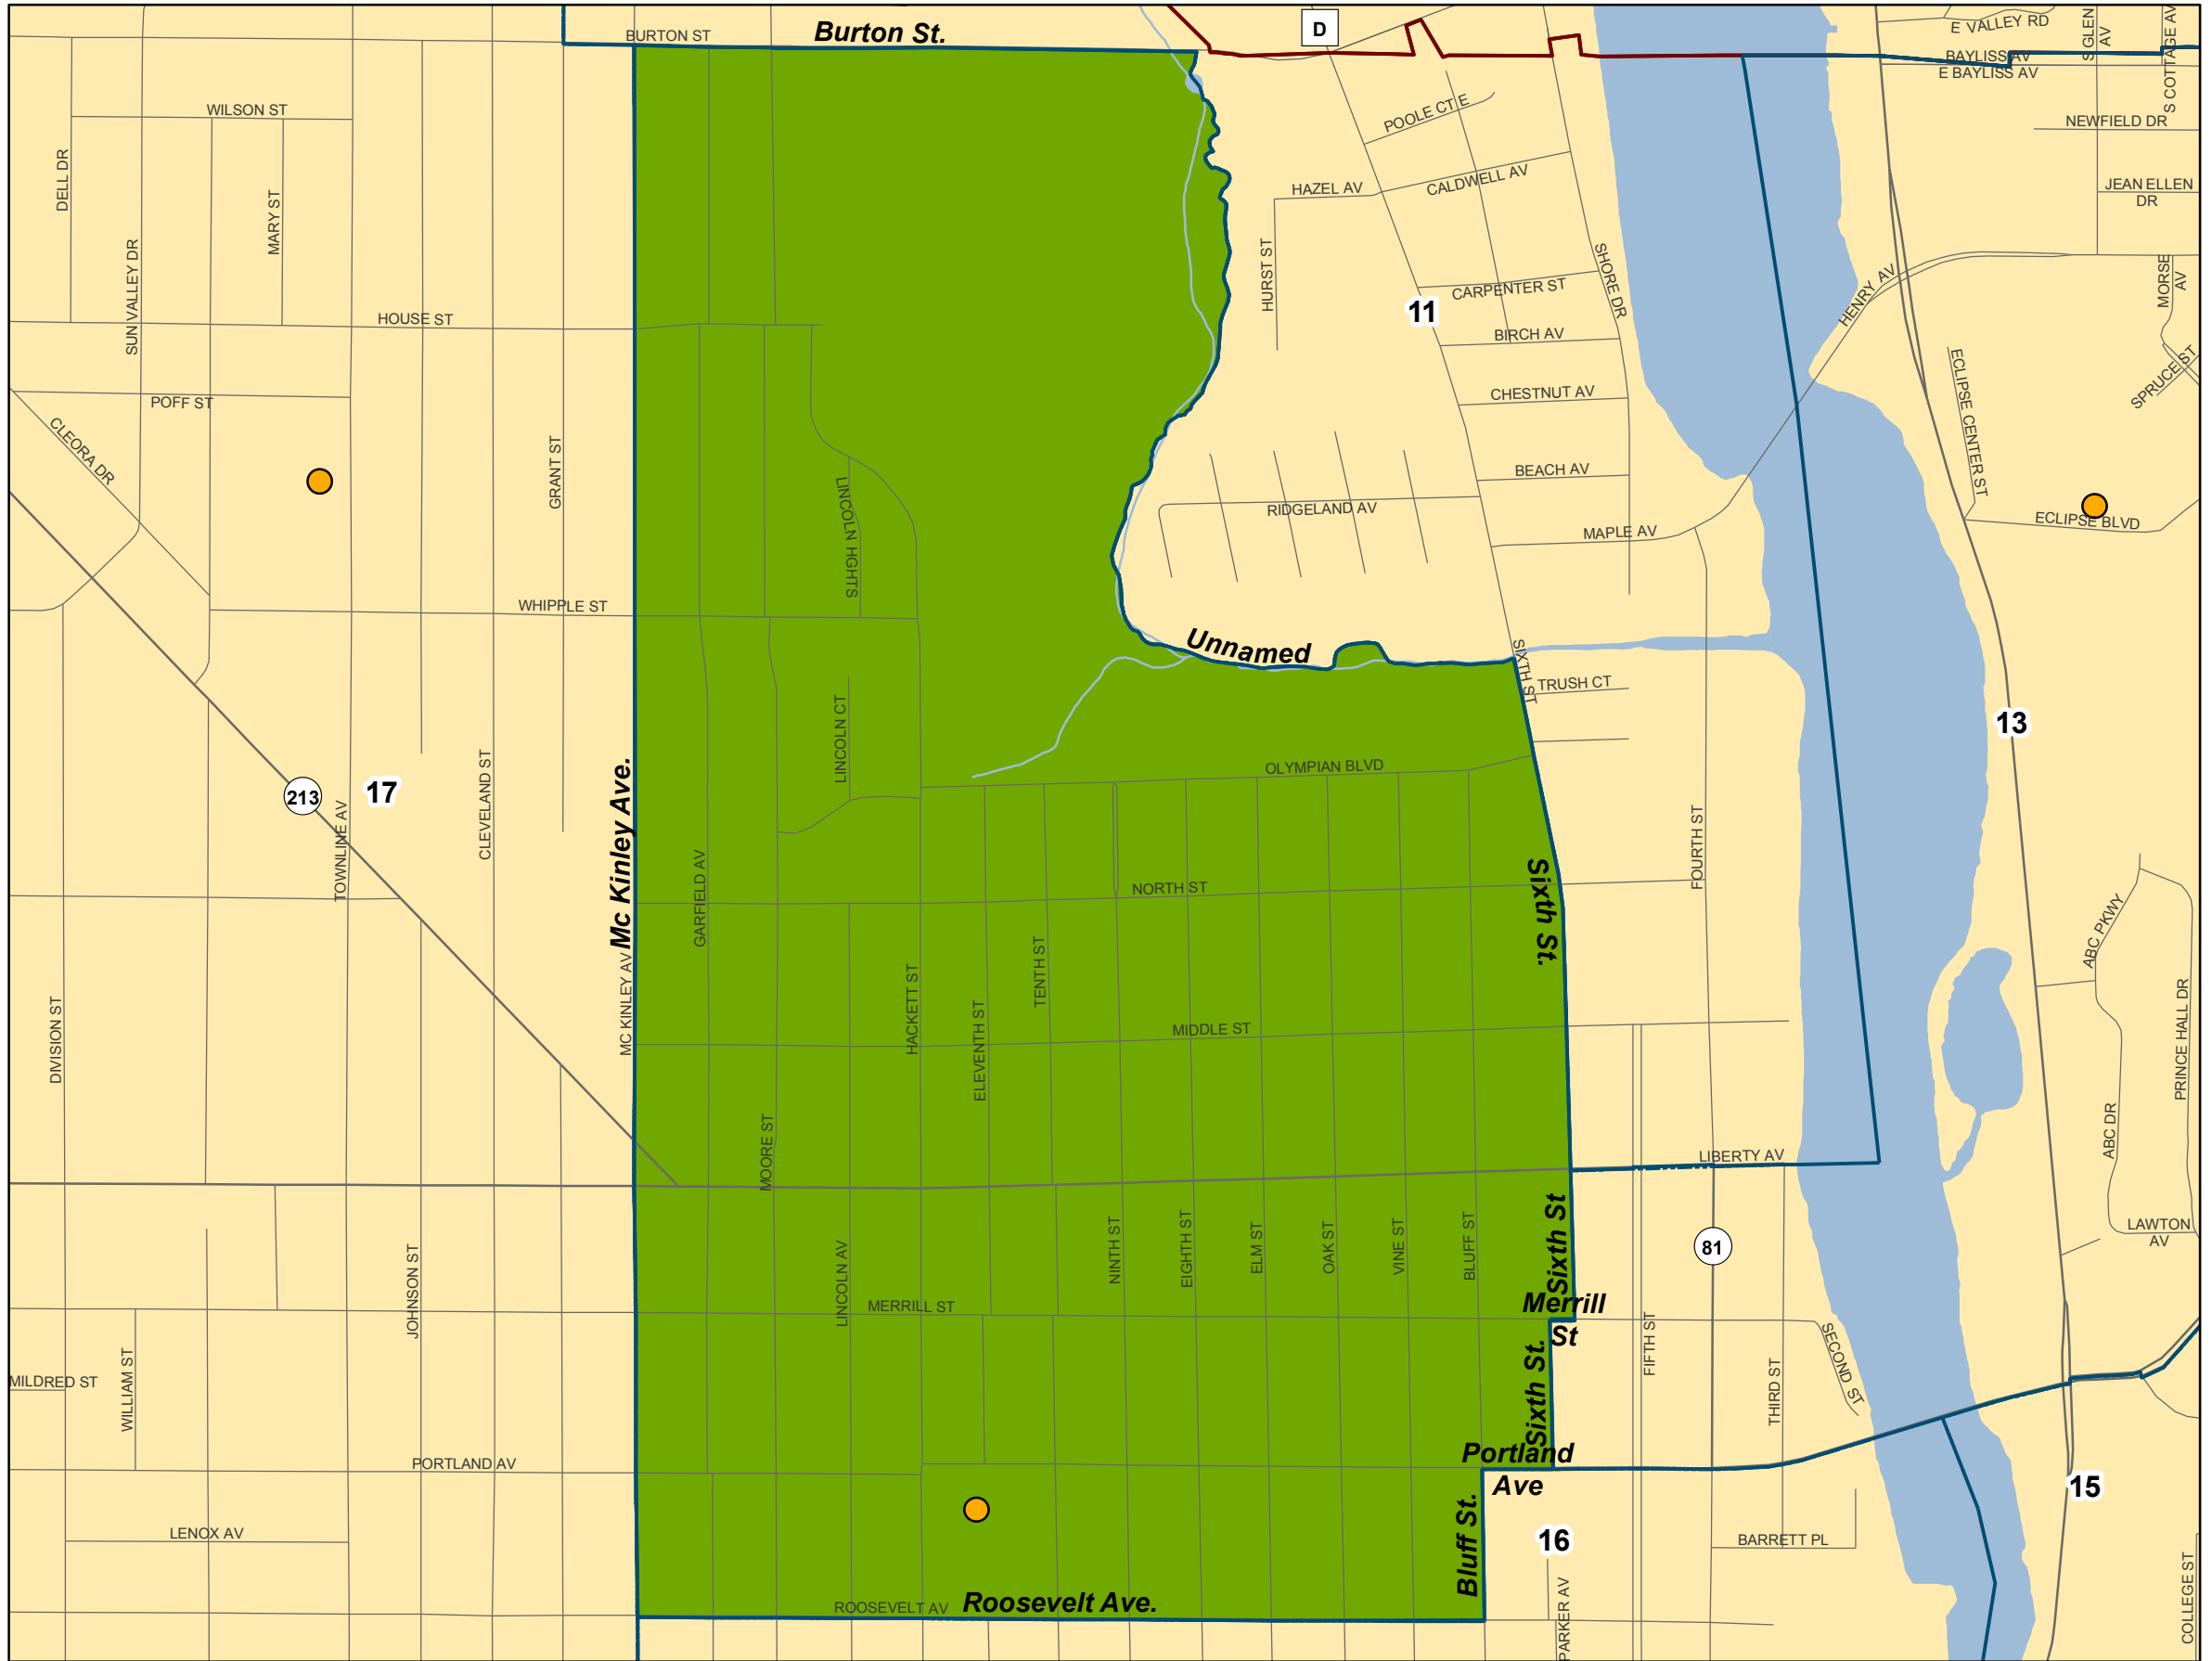

# Supervisory District 12

## Rock County, Wisconsin

Adopted: 9/8/2011

-  Polling Places
-  Supervisory District 12
-  Surrounding Supervisory Districts
-  Town Boundaries

0 0.5 Miles

Data Sources: Rock County Planning and Development, Rock County Clerk, US Census Bureau  
 This map is not intended to be a substitute for an actual field survey and is an advisory reference only.