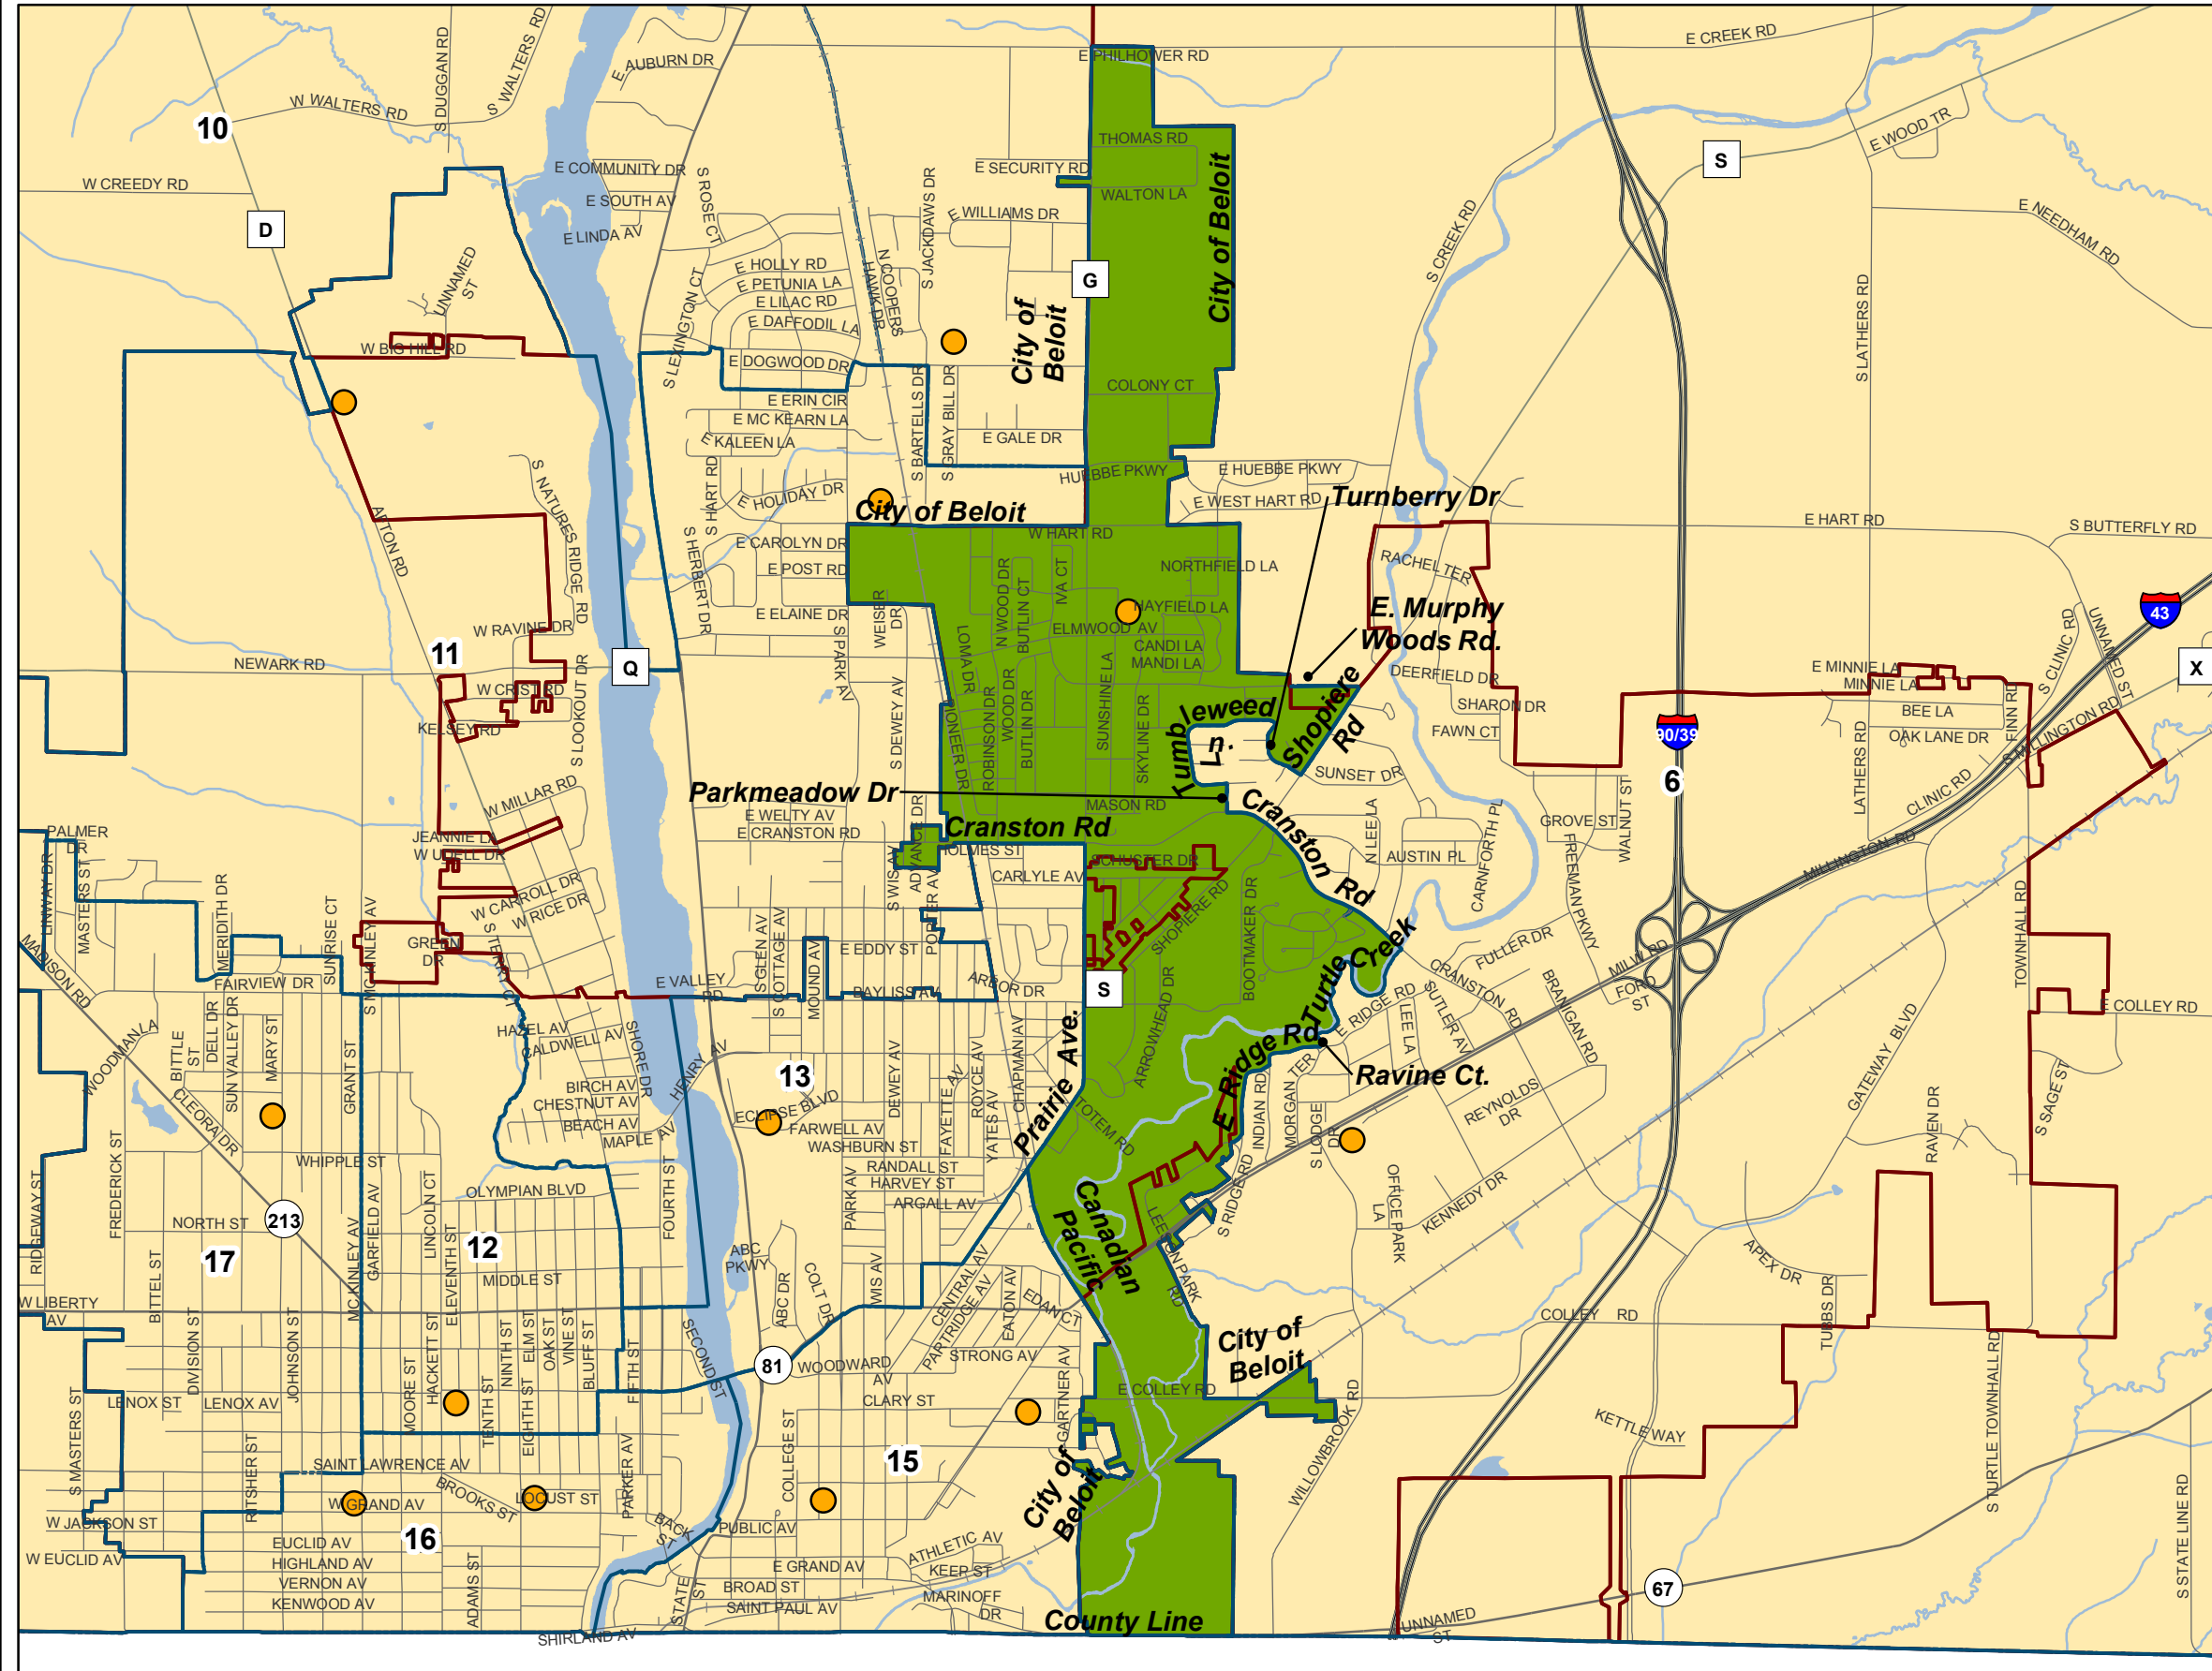

Supervisory District 14

Rock County, Wisconsin

Adopted: 9/8/2011

-  Polling Places
-  Supervisory District 14
-  Surrounding Supervisory Districts
-  Town Boundaries

Data Sources: Rock County Planning and Development, Rock County Clerk, US Census Bureau
 This map is not intended to be a substitute for an actual field survey and is an advisory reference only.