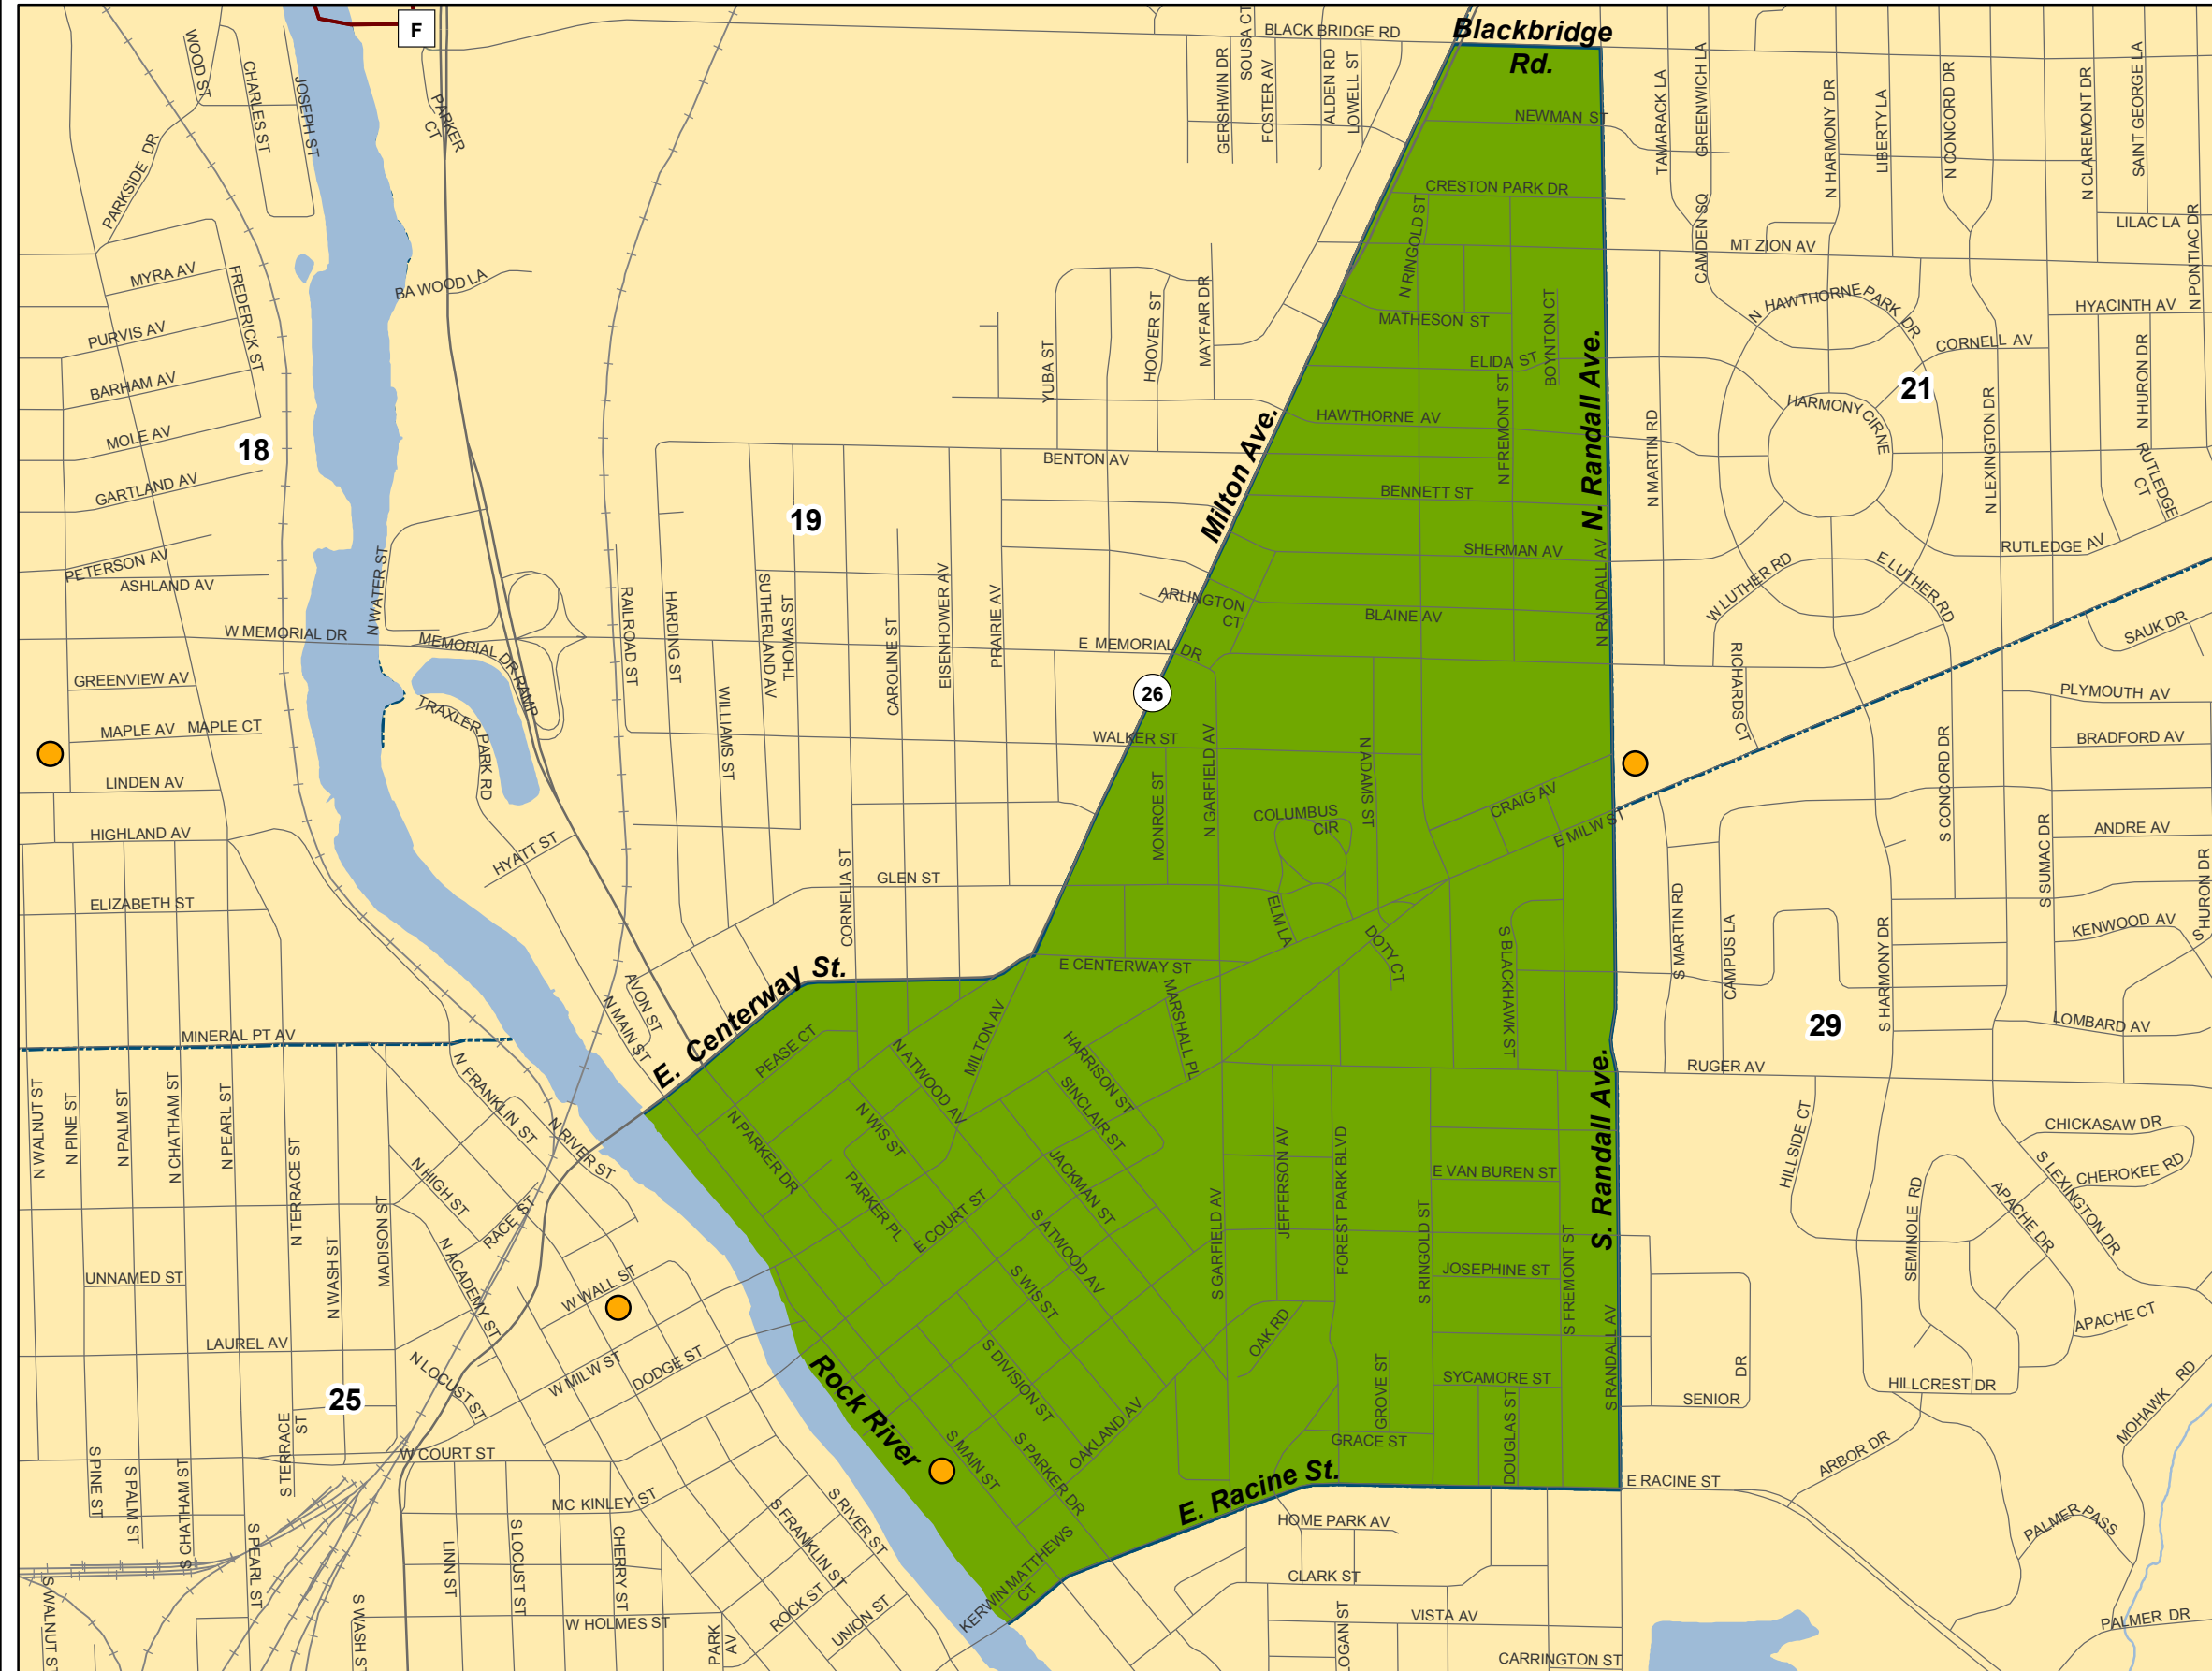

# Supervisory District 24

## Rock County, Wisconsin

Adopted: 9/8/2011

-  Polling Places
-  Supervisory District 24
-  Surrounding Supervisory Districts
-  Town Boundaries

Data Sources: Rock County Planning and Development, Rock County Clerk, US Census Bureau  
 This map is not intended to be a substitute for an actual field survey and is an advisory reference only.