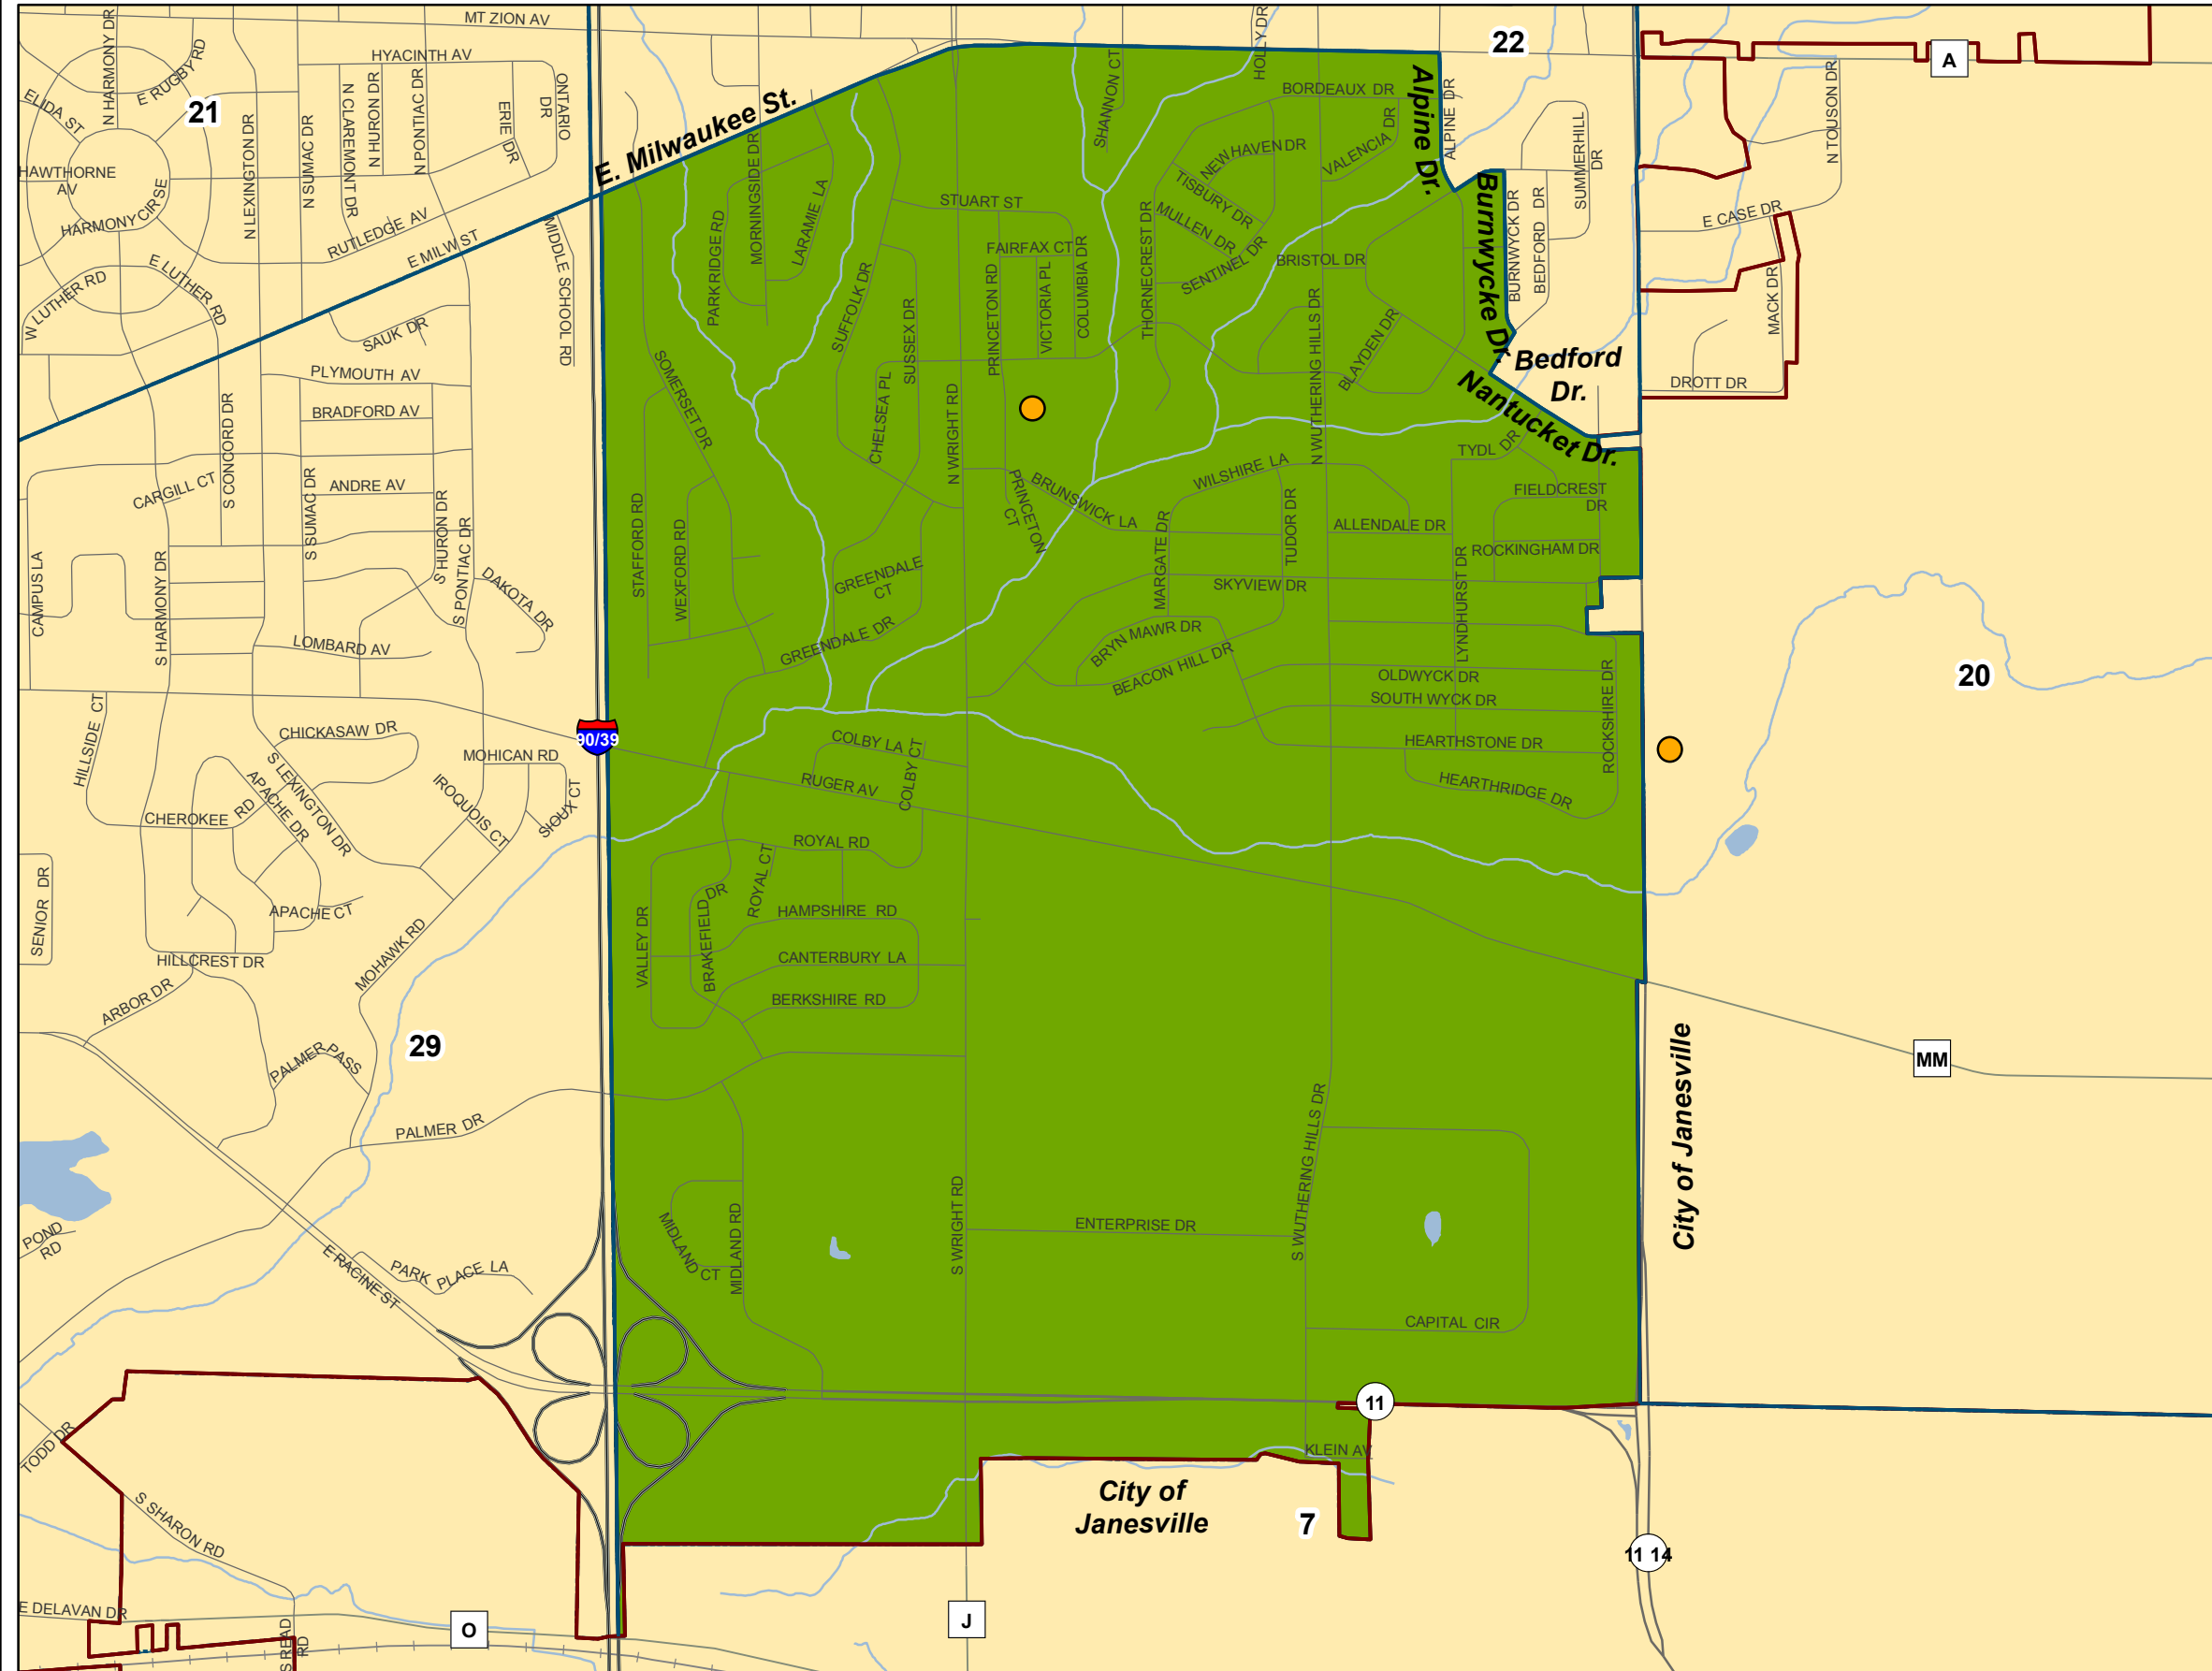

Supervisory District 23

Rock County, Wisconsin

Adopted: 9/8/2011

-  Polling Places
-  Supervisory District 23
-  Surrounding Supervisory Districts
-  Town Boundaries

Data Sources: Rock County Planning and Development, Rock County Clerk, US Census Bureau
 This map is not intended to be a substitute for an actual field survey and is an advisory reference only.