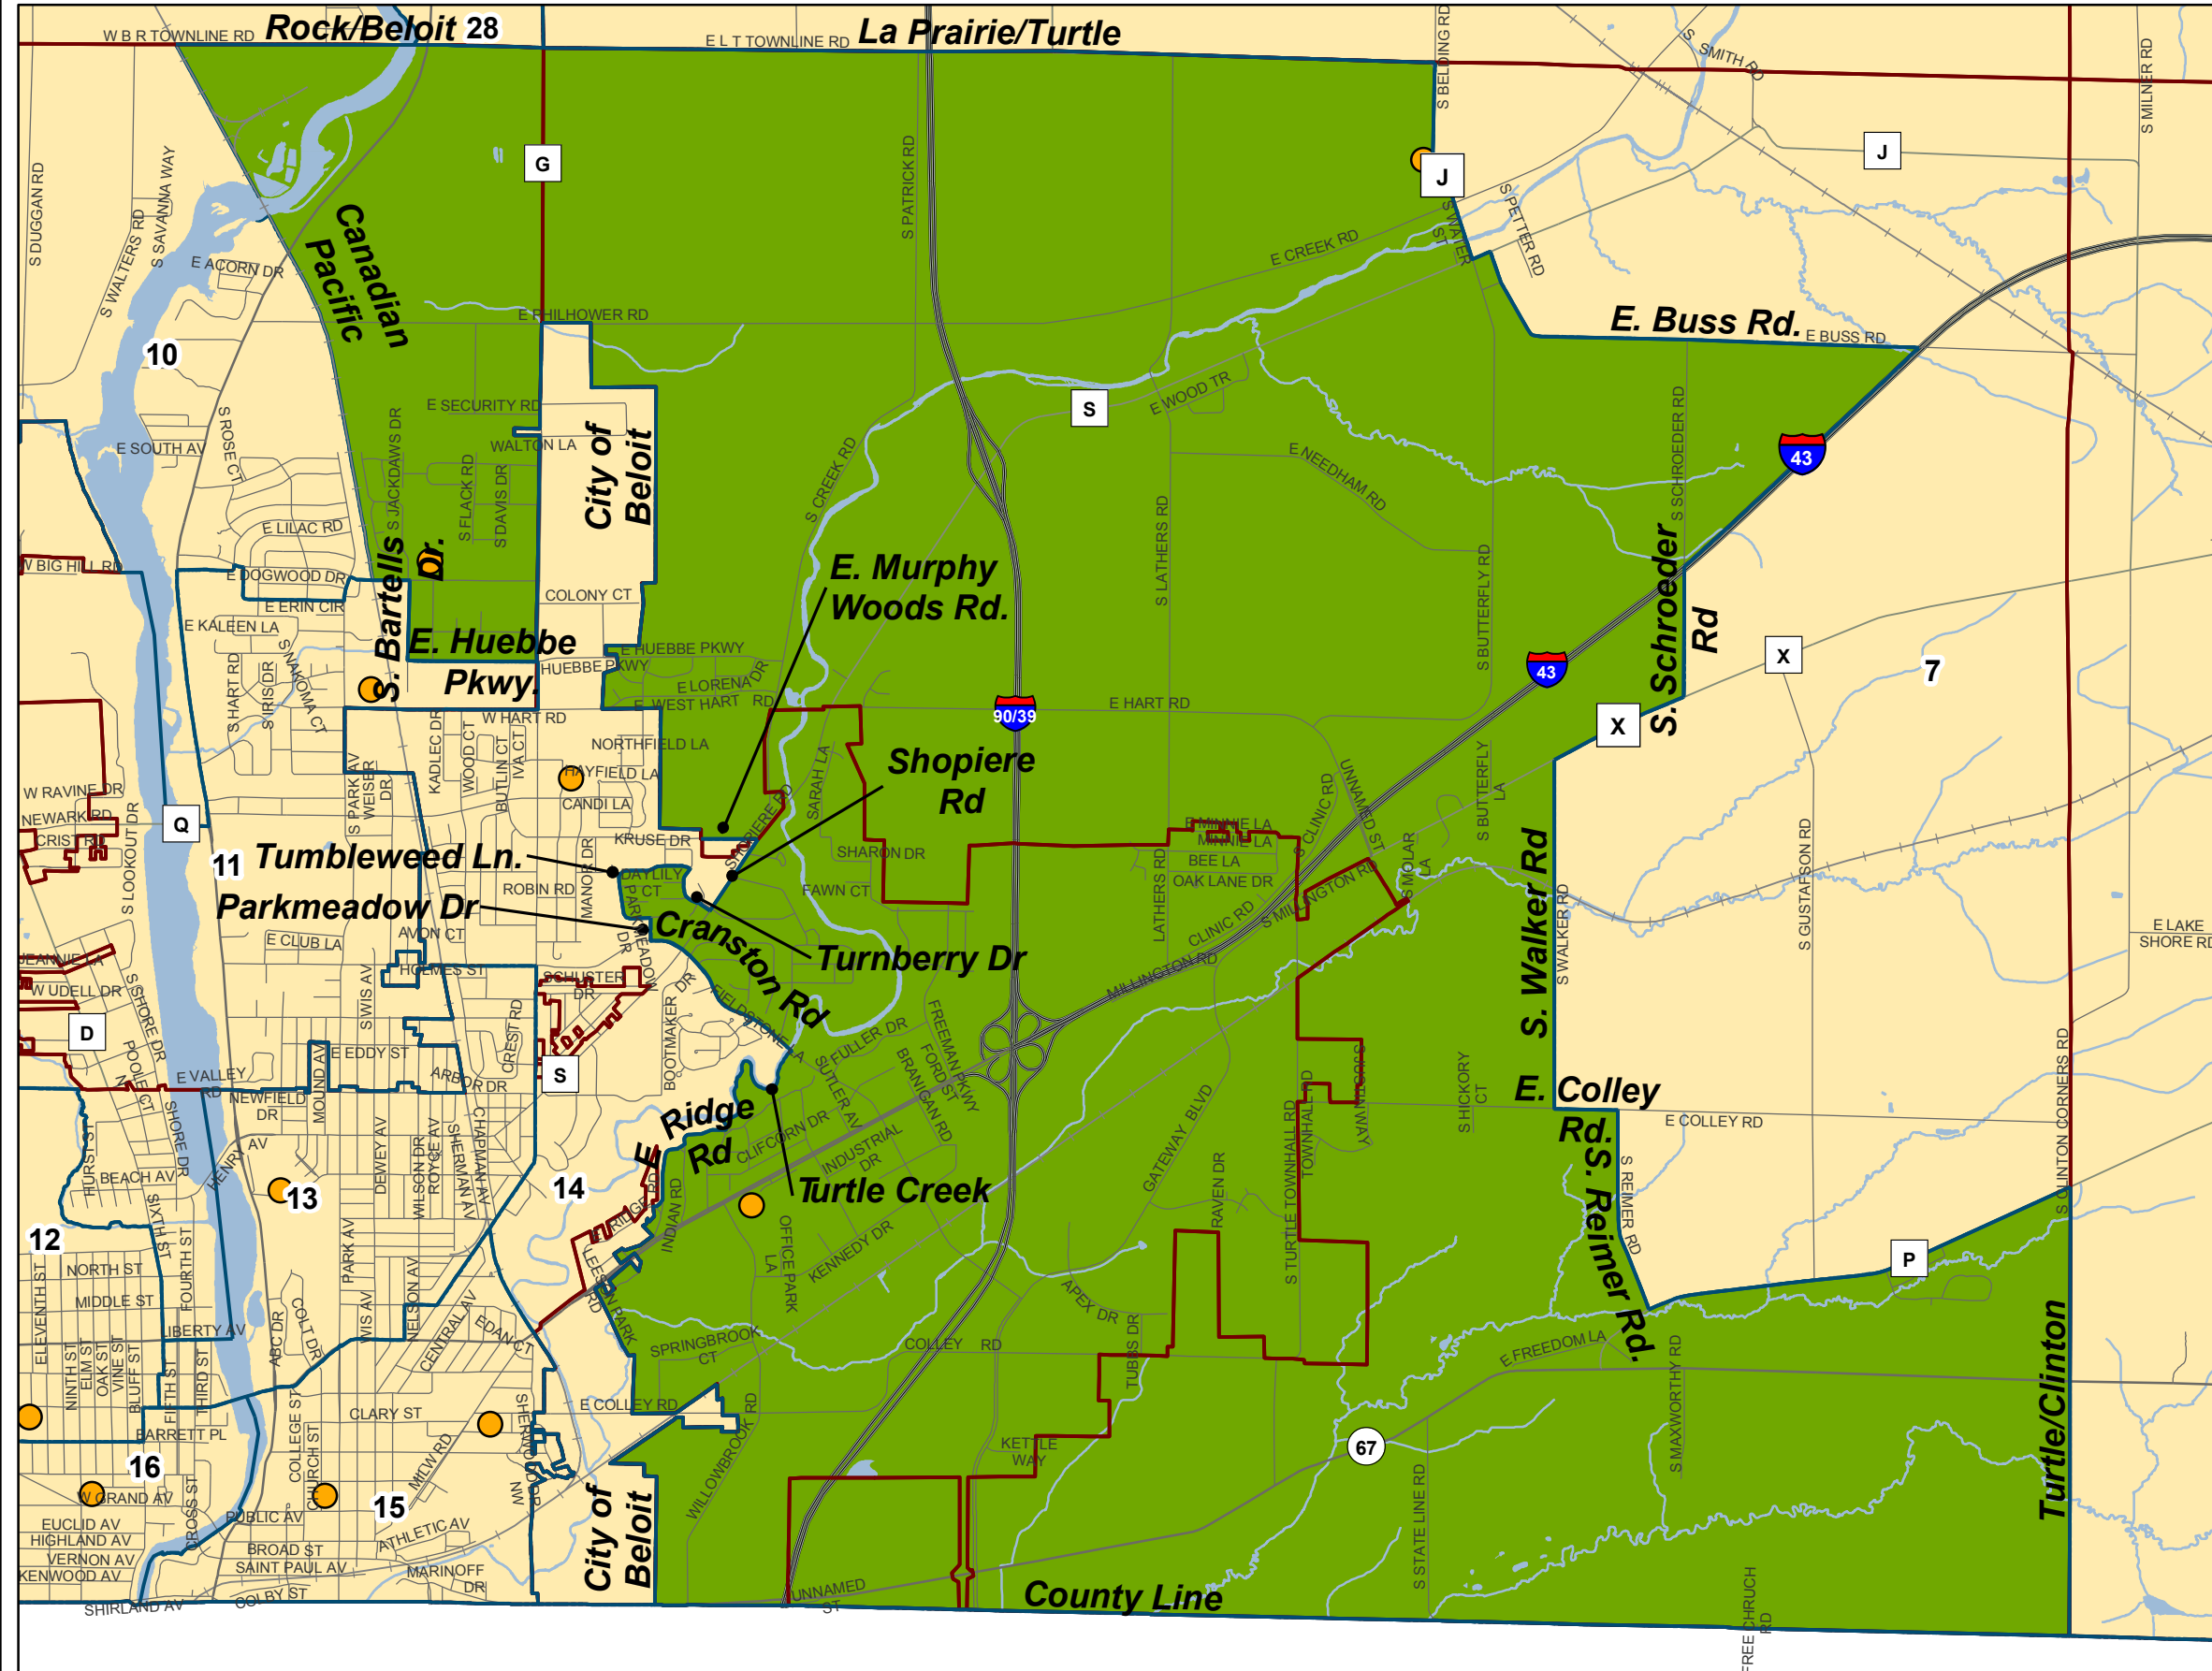

# Supervisory District 6

## Rock County, Wisconsin

Adopted: 9/8/2011

-  Polling Places
-  Supervisory District
-  Supervisory District Boundaries
-  Town Boundaries

Data Sources: Rock County Planning and Development, Rock County Clerk, US Census Bureau  
 This map is not intended to be a substitute for an actual field survey and is an advisory reference only.