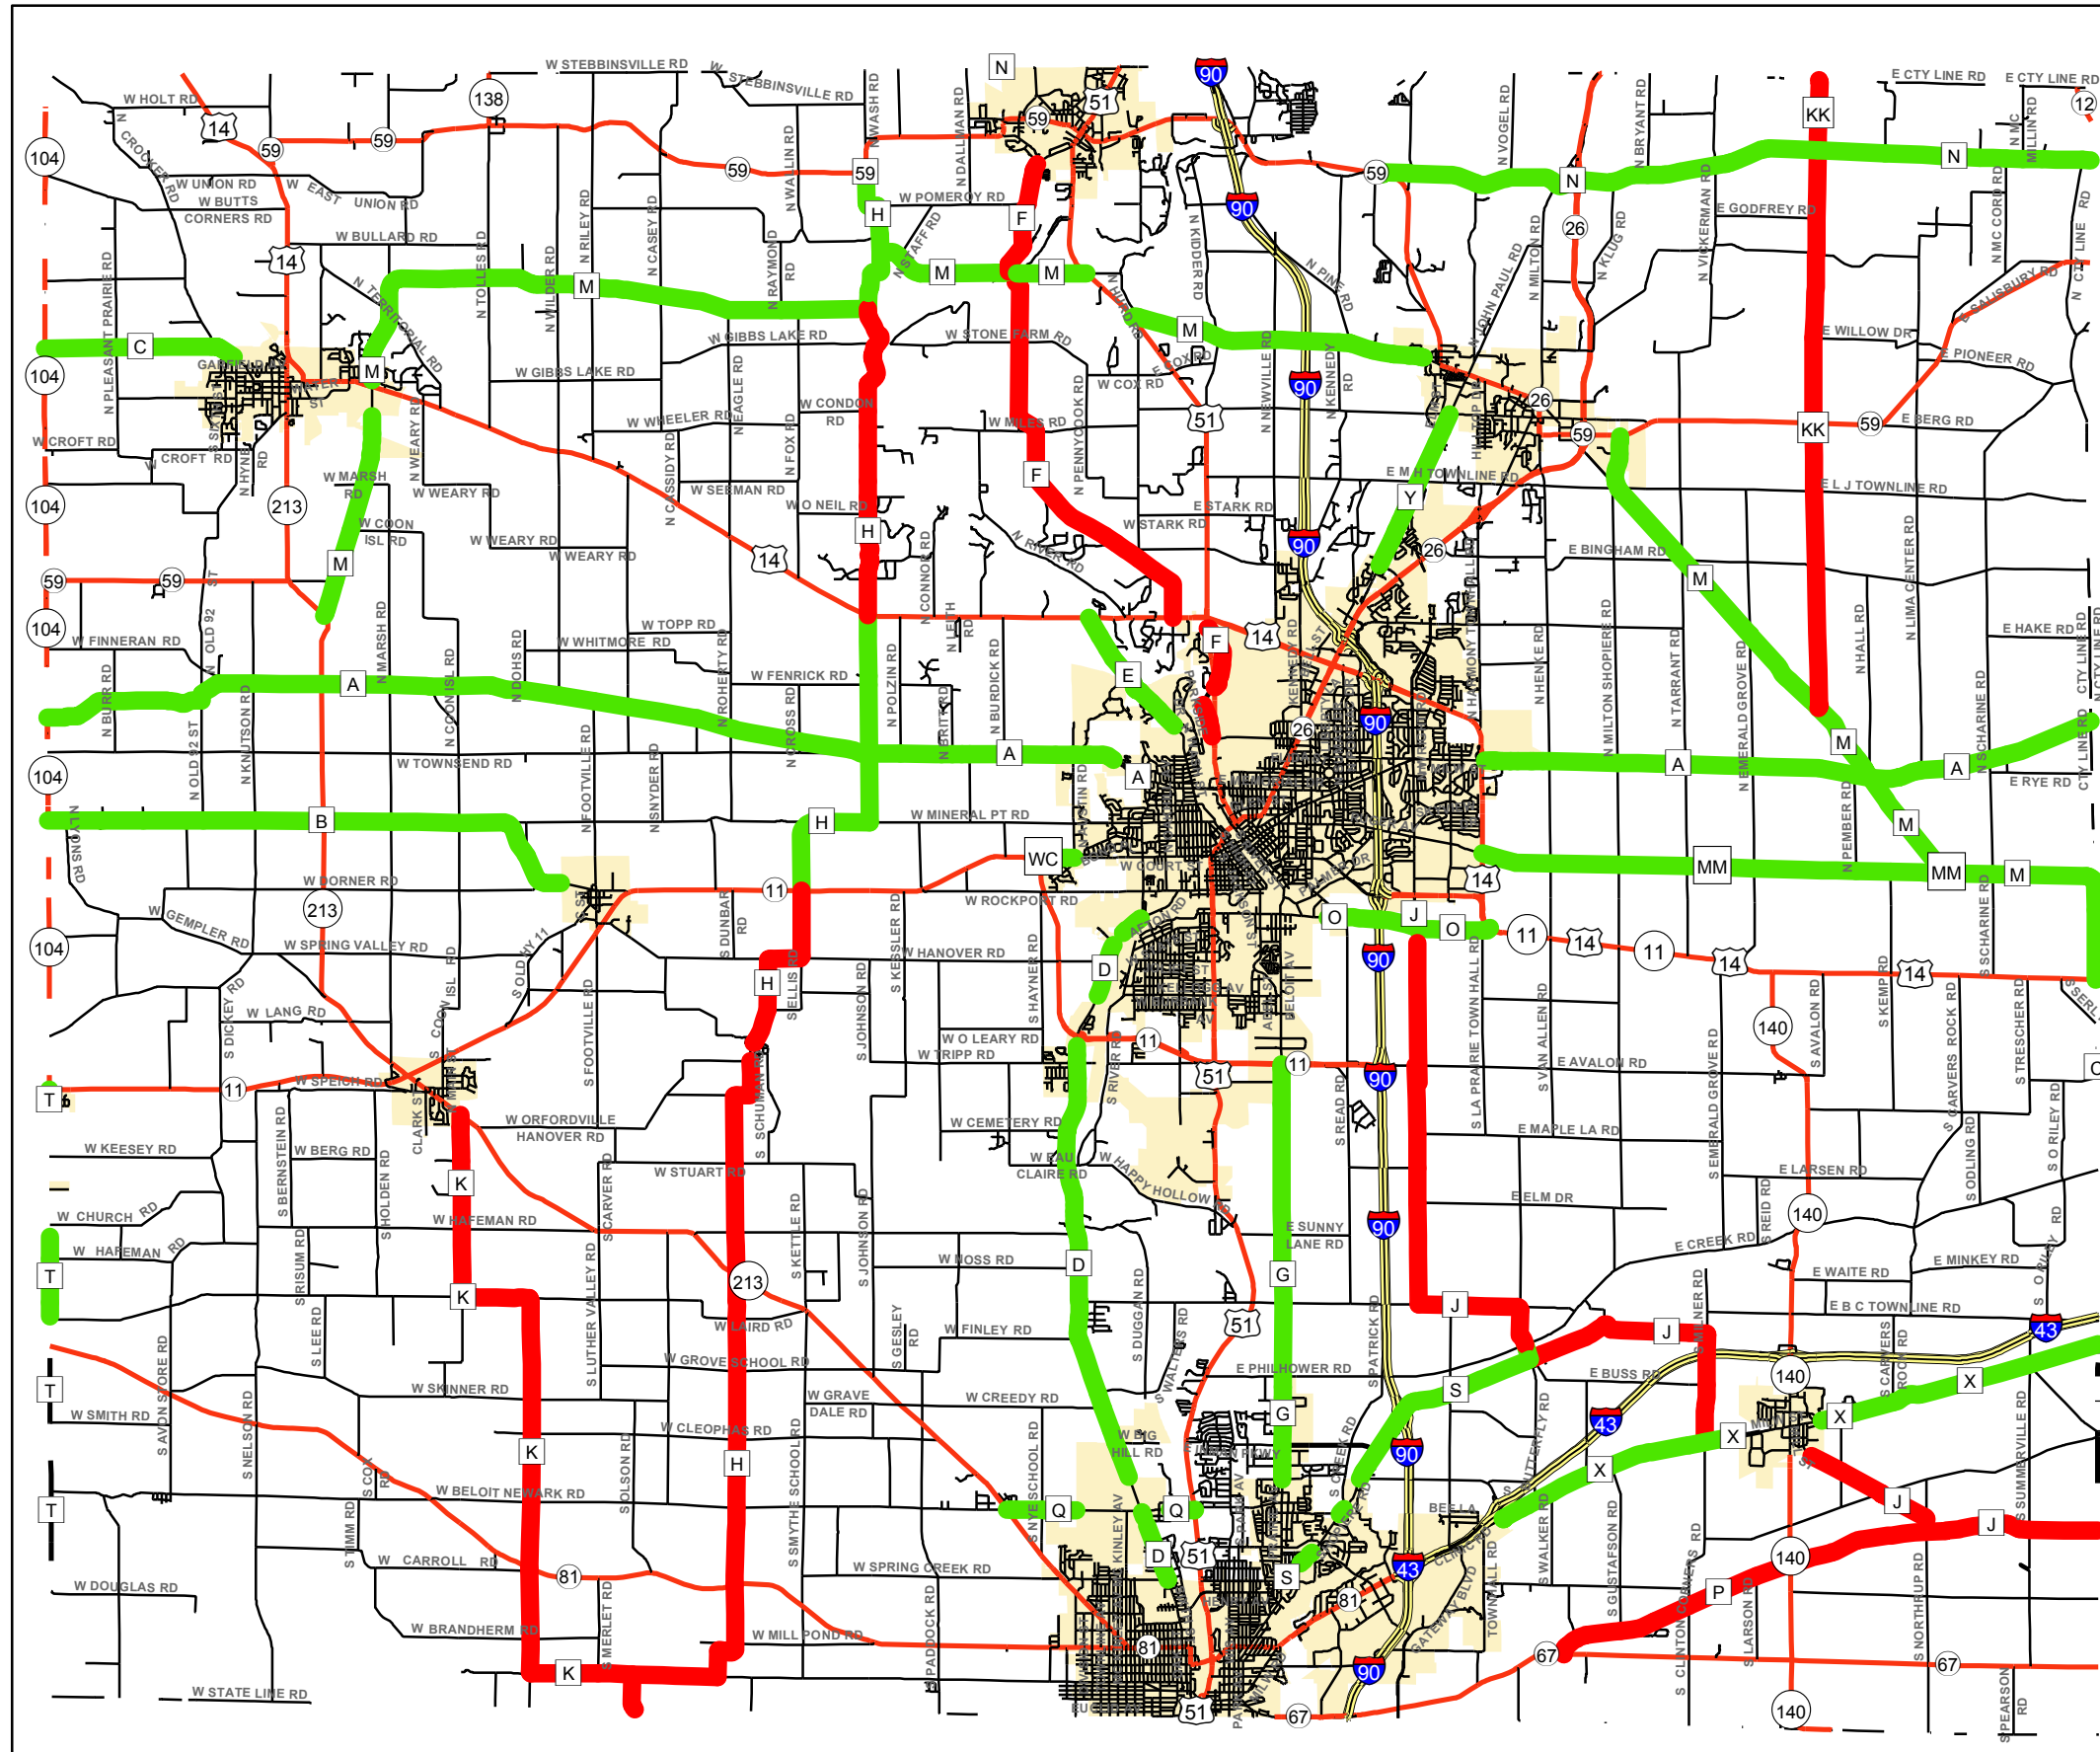

County Trunk Highway Map

Rock County, Wisconsin [5/11/2016]

LEGEND

Roads

- Other Roads

CLASS

- County Trunk Highway
- State Highway
- Interstate

CTH CLASS

- Class A Highway
- Class B Highway

Duplication of this map is prohibited without written consent of the Rock County Planning, Economic and Community Development Agency. The data in this map was compiled using the Rock County Coordinate System. All graphic and attribute information is based on the Rock County Coordinate system. This map is not intended to be a substitute for an actual field survey and is an advisory reference only.