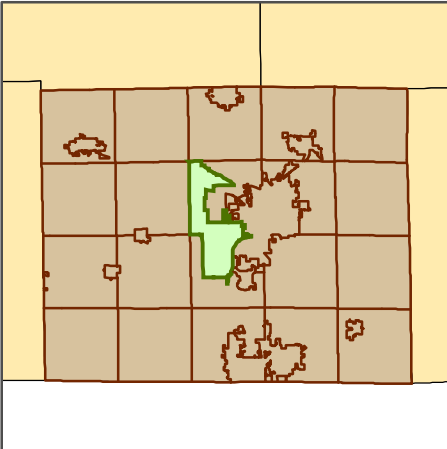

# Supervisory District 26

## Rock County, Wisconsin

Adopted: 9/8/2011

- Supervisory District 26
- Surrounding Supervisory Districts
- Town Boundaries

Data Sources: Rock County Planning and Development, Rock County Clerk, US Census Bureau  
 This map is not intended to be a substitute for an actual field survey and is an advisory reference only.