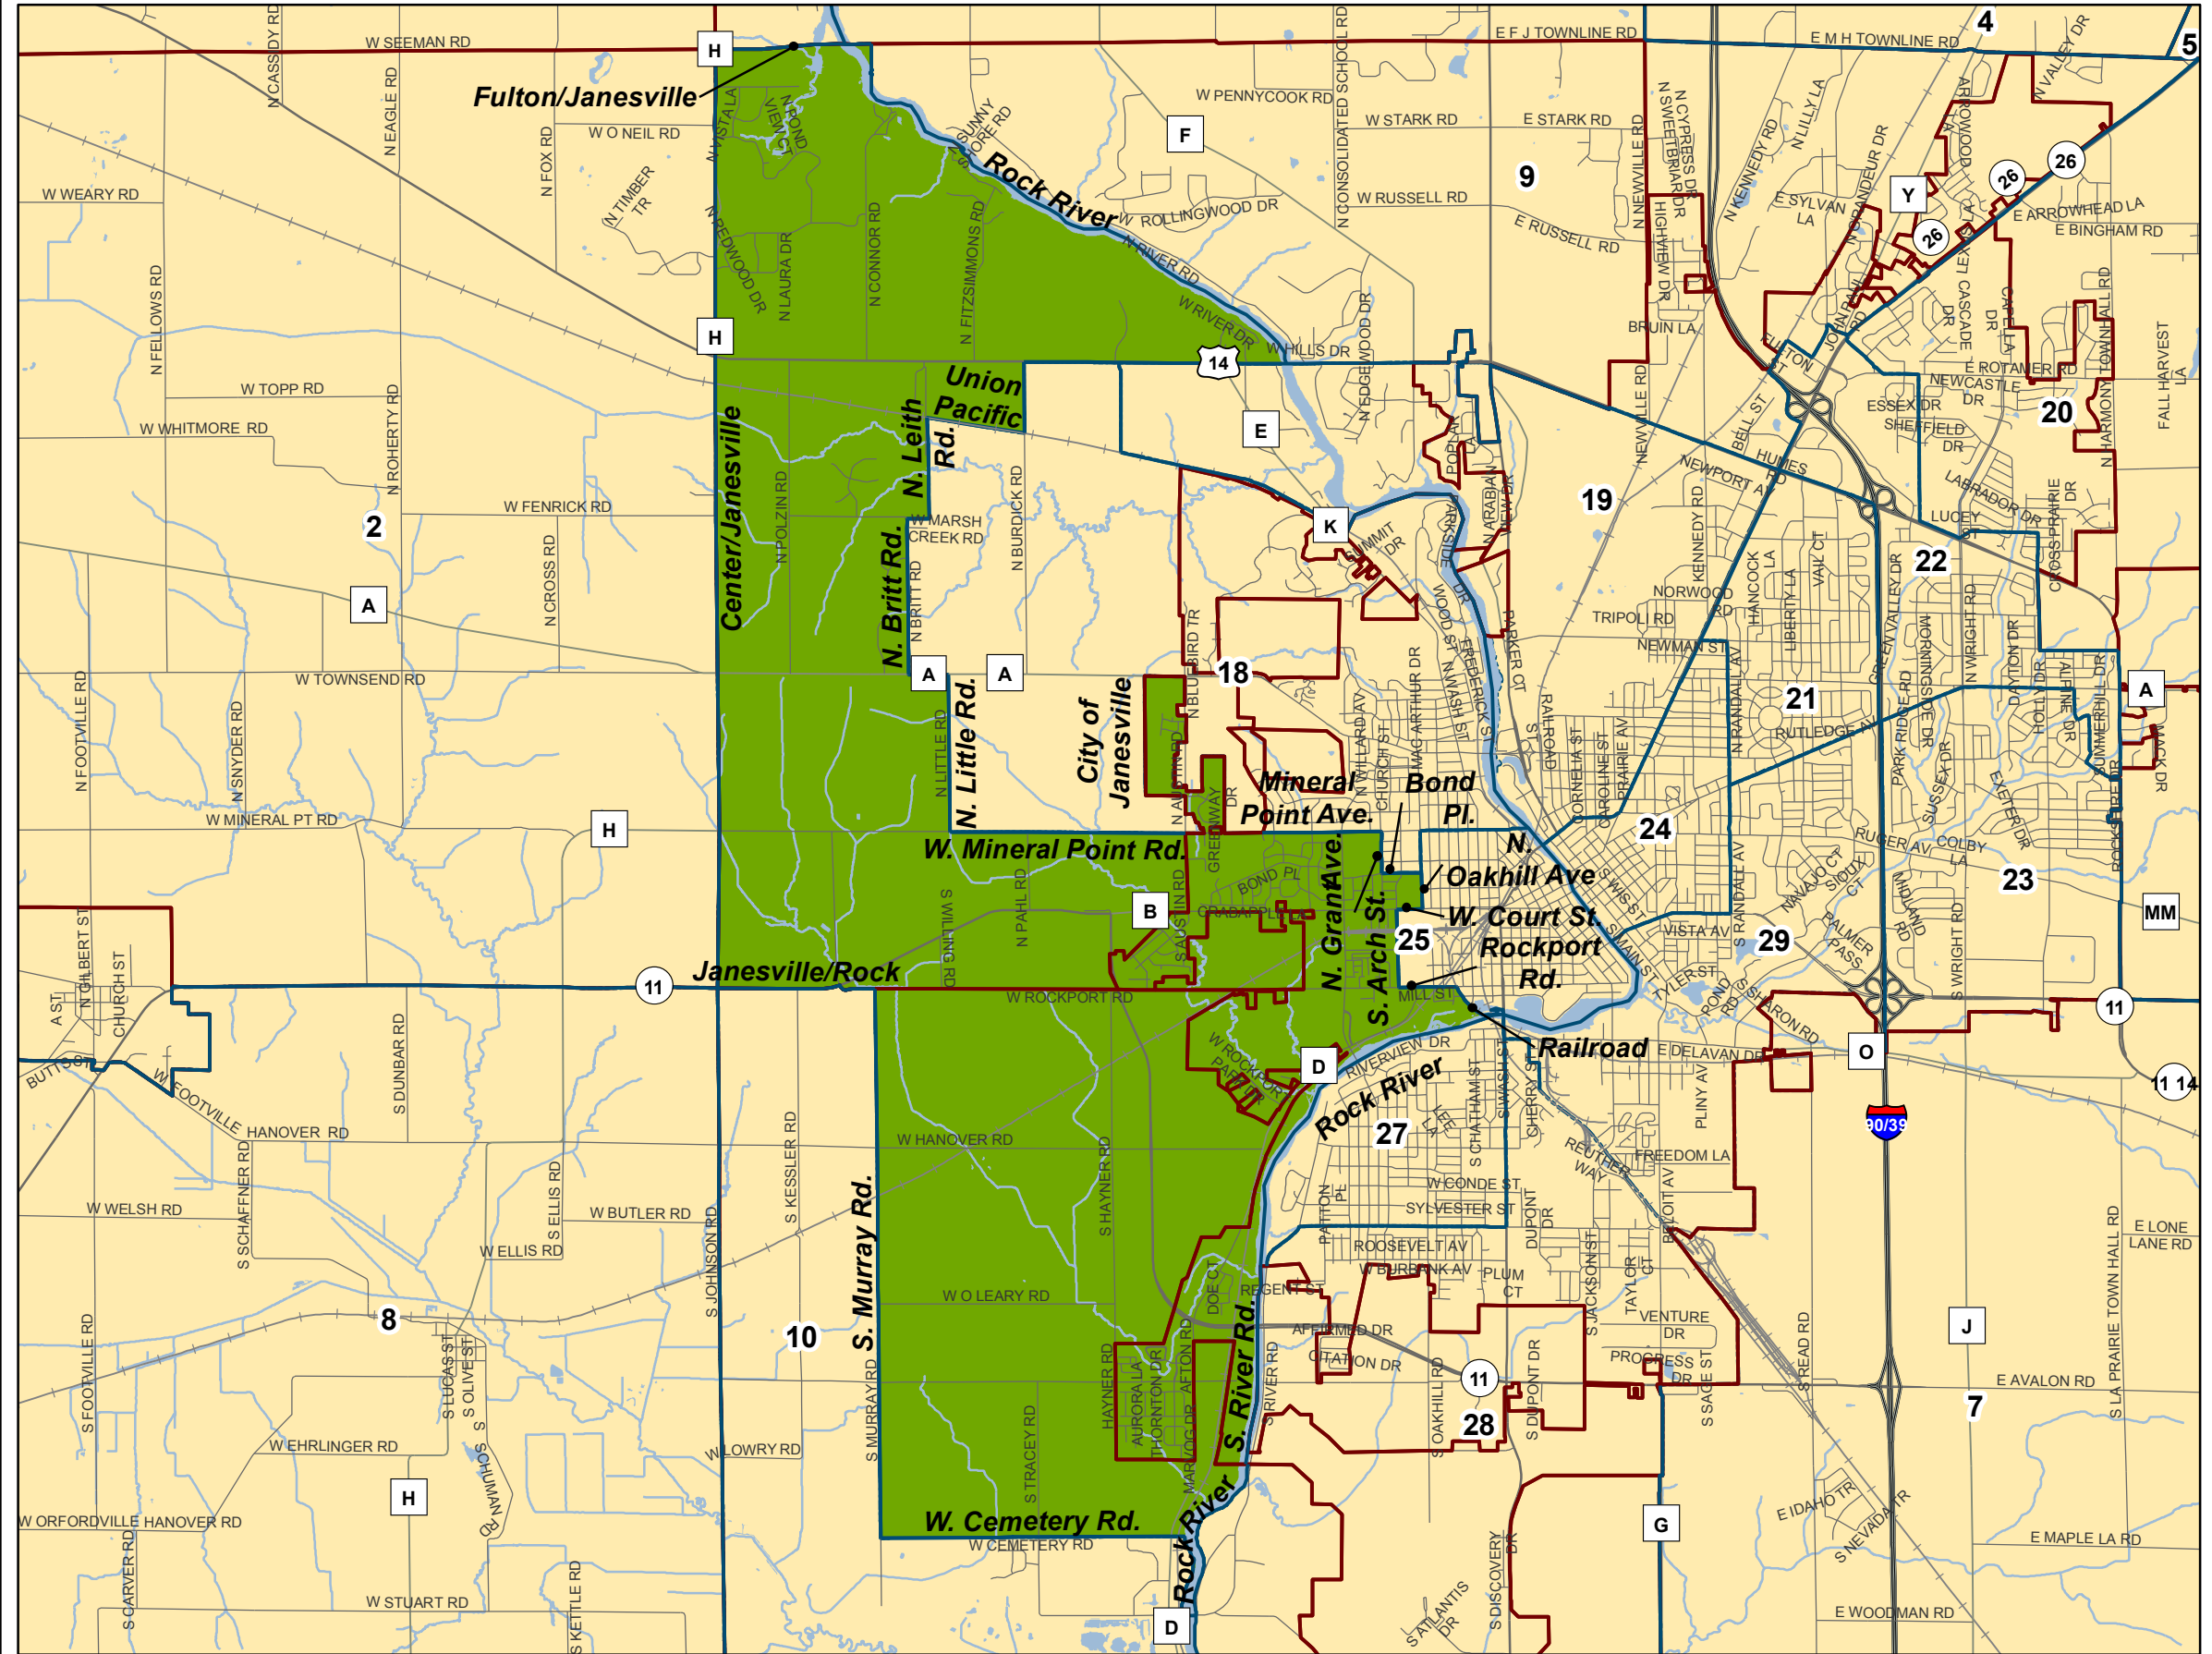

# Supervisory District 26

## Rock County, Wisconsin

Adopted: 9/8/2011

- Supervisory District 26
- Surrounding Supervisory Districts
- Town Boundaries

Data Sources: Rock County Planning and Development, Rock County Clerk, US Census Bureau  
 This map is not intended to be a substitute for an actual field survey and is an advisory reference only.