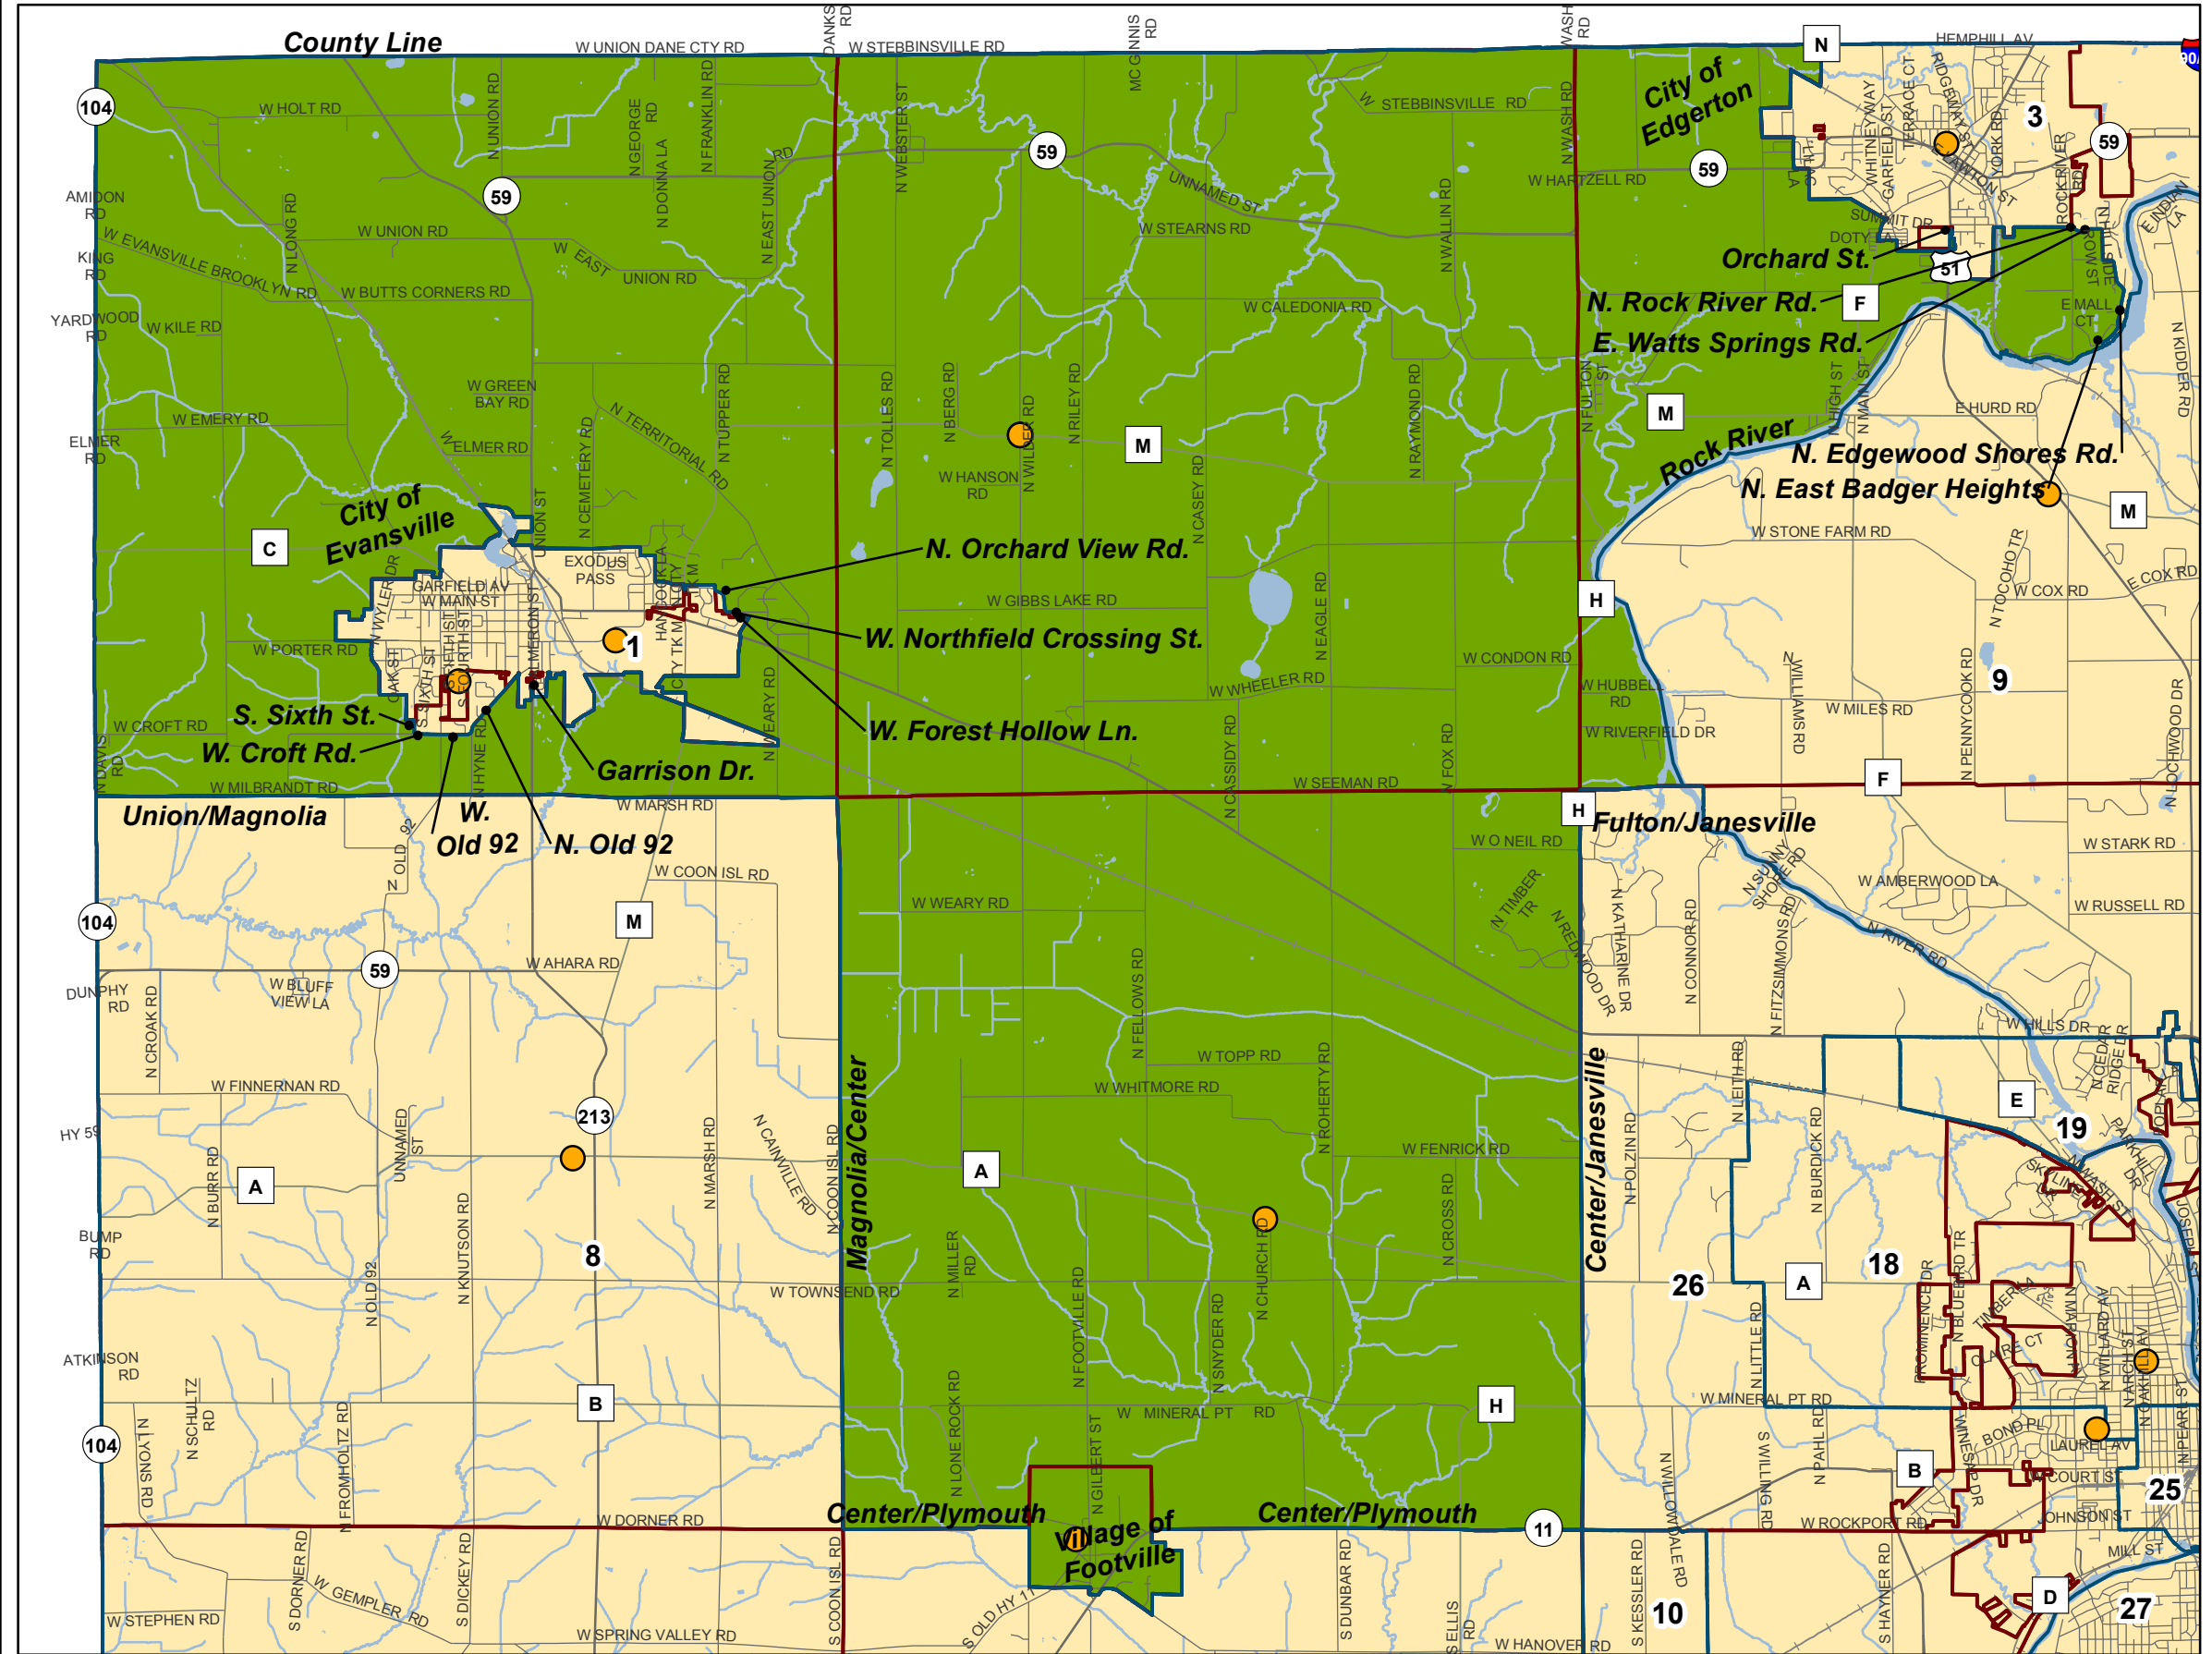

# Supervisory District 2

## Rock County, Wisconsin

Adopted: 9/8/2011

-  Polling Places
-  Town Boundaries
-  Supervisory District 2
-  Surrounding Supervisory Districts

Data Sources: Rock County Planning and Development, Rock County Clerk, US Census Bureau  
 This map is not intended to be a substitute for an actual field survey and is an advisory reference only.