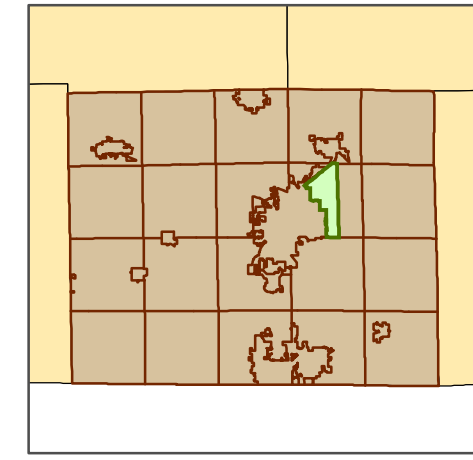

Supervisory District 20

Rock County, Wisconsin

Adopted: 9/8/2011

-  Polling Places
-  Supervisory District 20
-  Surrounding Supervisory Districts
-  Town Boundaries

Rock County Geographic Information Systems (GIS)
 Planning, Economic and Community
 Development Agency
 51 S Main St, Janesville, WI 53545
 (TEL) 608-757-5587, (FAX) 608-757-5586
 email: Planning@co.rock.wi.us

Data Sources: Rock County Planning and Development, Rock County Clerk, US Census Bureau
 This map is not intended to be a substitute for an actual field survey and is an advisory reference only.