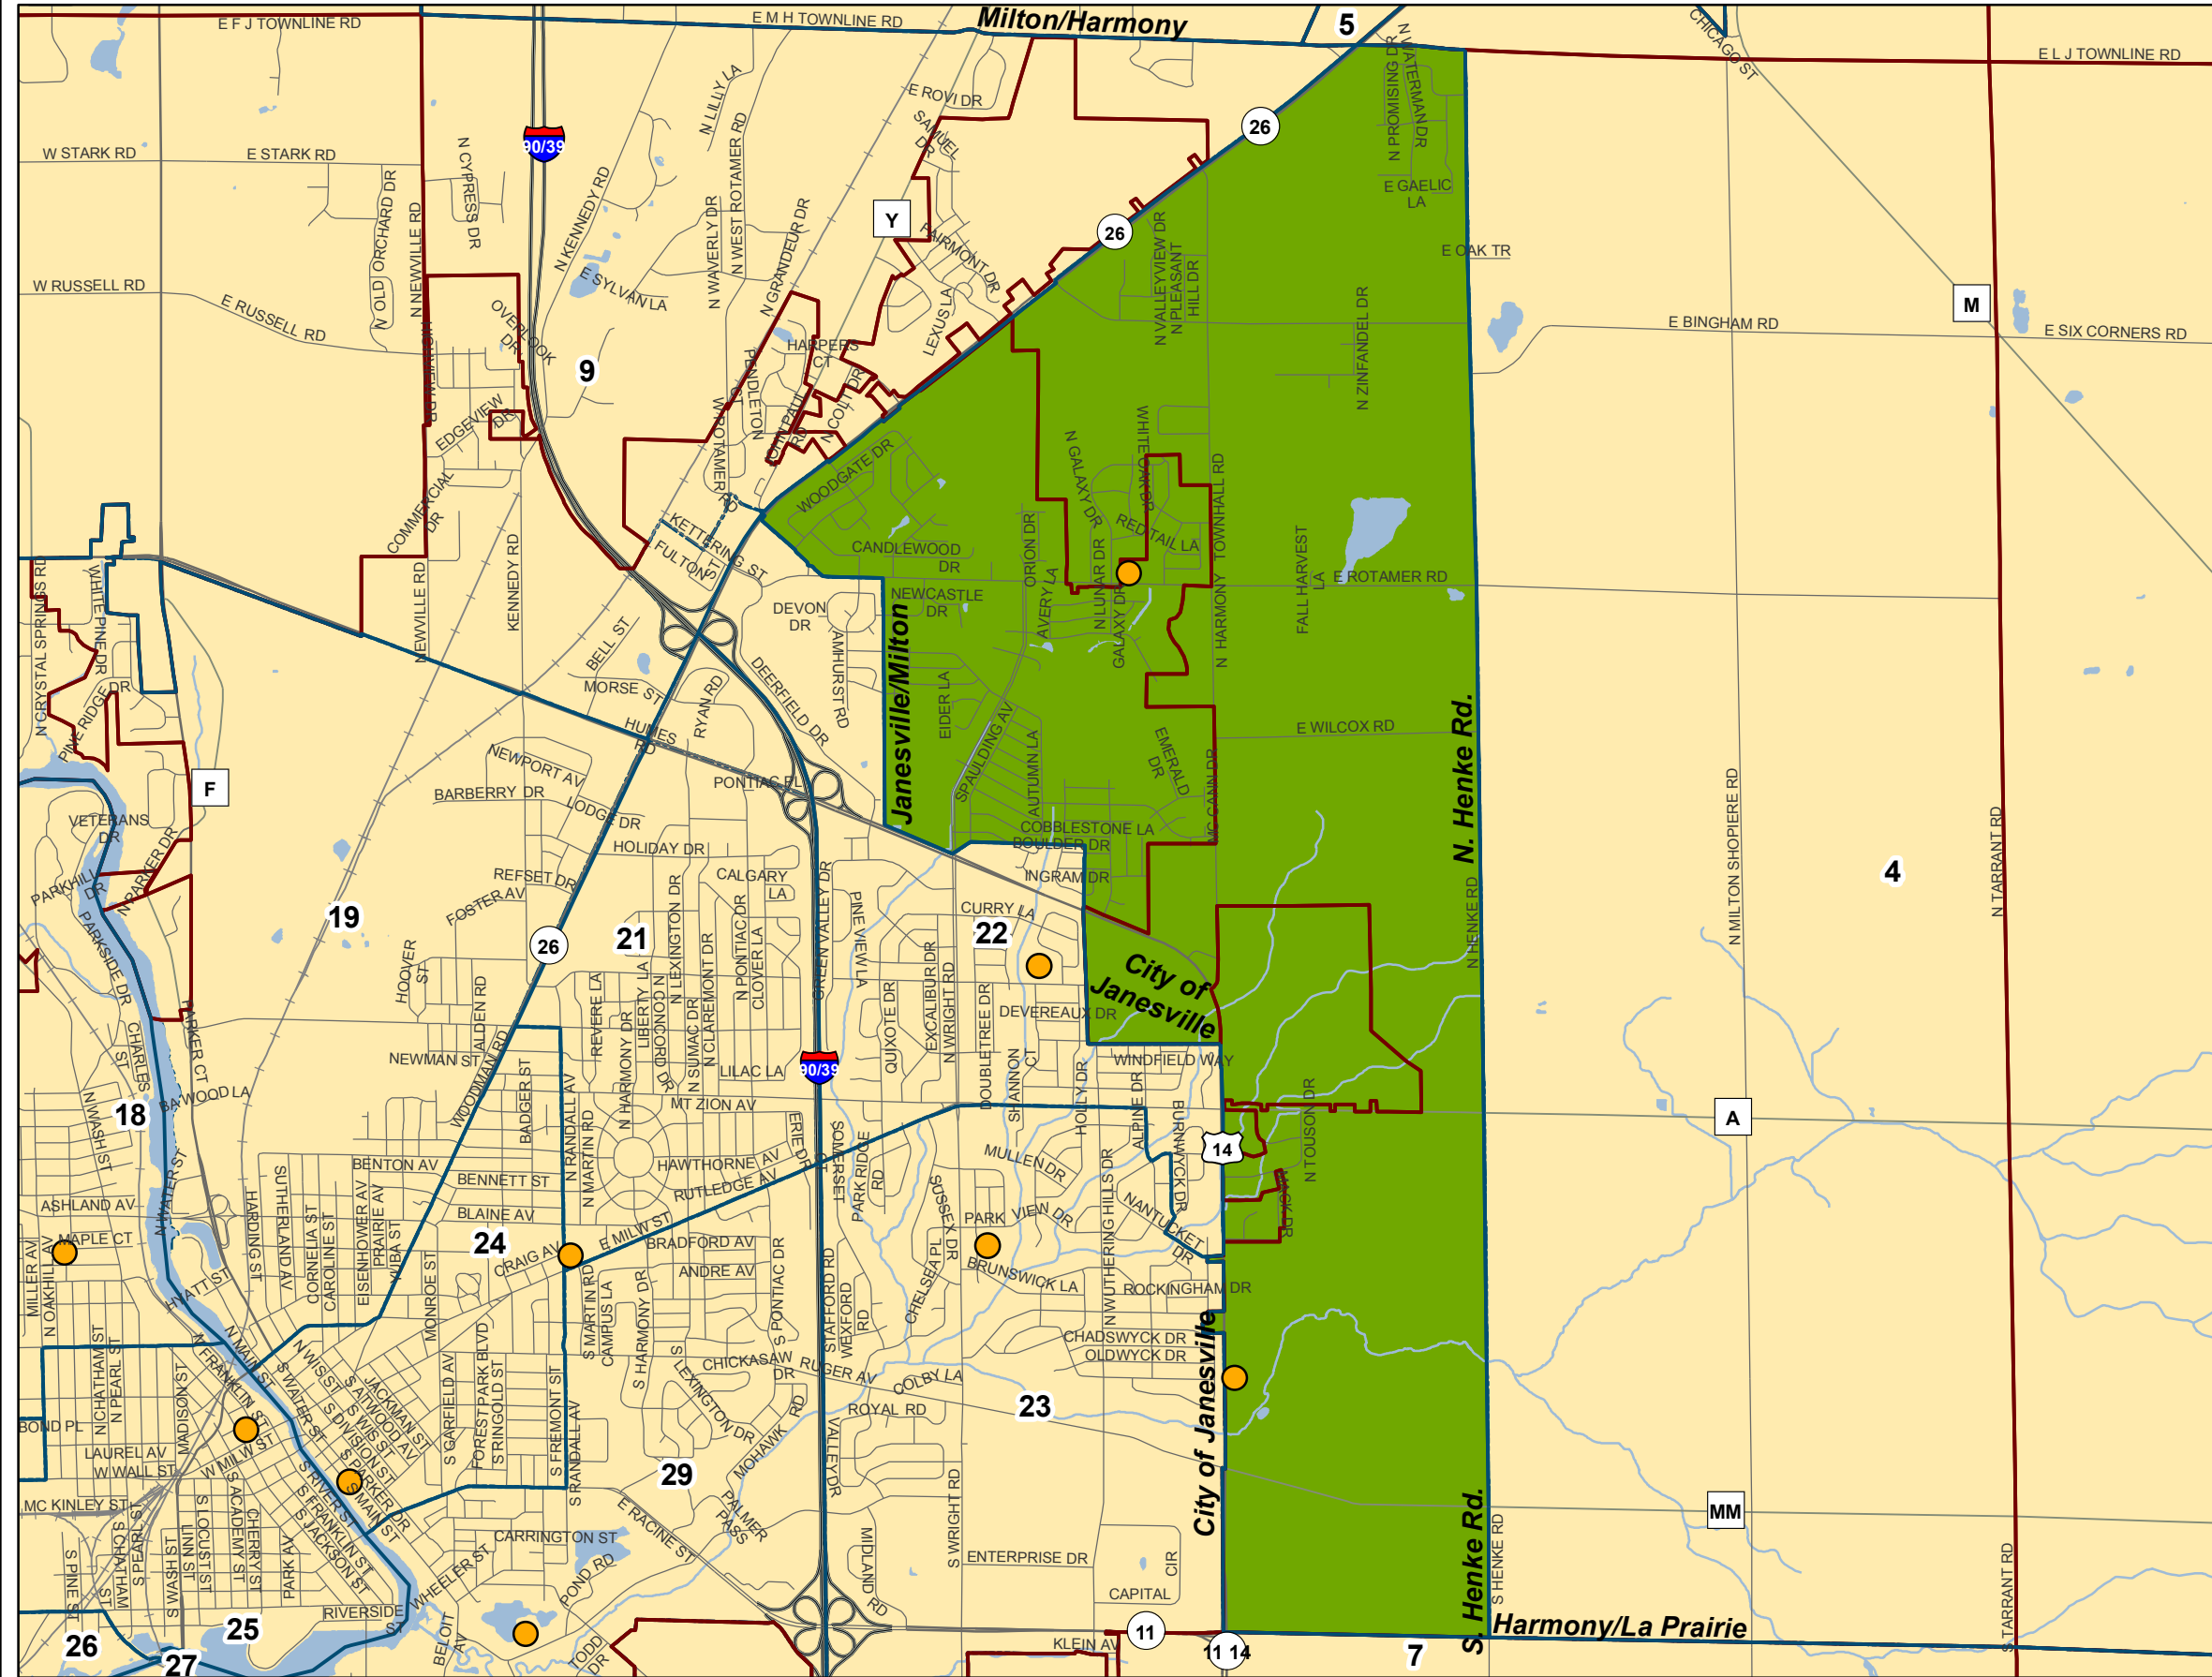

Supervisory District 20

Rock County, Wisconsin

Adopted: 9/8/2011

-  Polling Places
-  Supervisory District 20
-  Surrounding Supervisory Districts
-  Town Boundaries

Rock County Geographic Information Systems (GIS)
 Planning, Economic and Community
 Development Agency
 51 S Main St, Janesville, WI 53545
 (TEL) 608-757-5587, (FAX) 608-757-5586
 email: Planning@co.rock.wi.us

Data Sources: Rock County Planning and Development, Rock County Clerk, US Census Bureau
 This map is not intended to be a substitute for an actual field survey and is an advisory reference only.