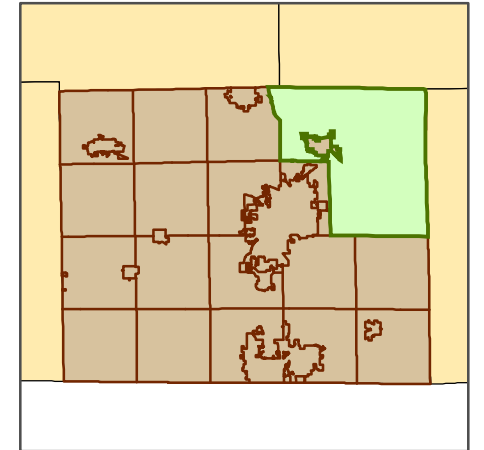

Supervisory District 4

Rock County, Wisconsin

Adopted: 9/8/2011

-  Polling Places
-  Town Boundaries
-  Supervisory District 4
-  Surrounding Supervisory Districts

Rock County Geographic Information Systems (GIS)
 Planning, Economic and Community Development Agency
 51 S Main St, Janesville, WI 53545
 (TEL) 608-757-5587, (FAX) 608-757-5586
 email: Planning@co.rock.wi.us

Data Sources: Rock County Planning and Development, Rock County Clerk, US Census Bureau
 This map is not intended to be a substitute for an actual field survey and is an advisory reference only.