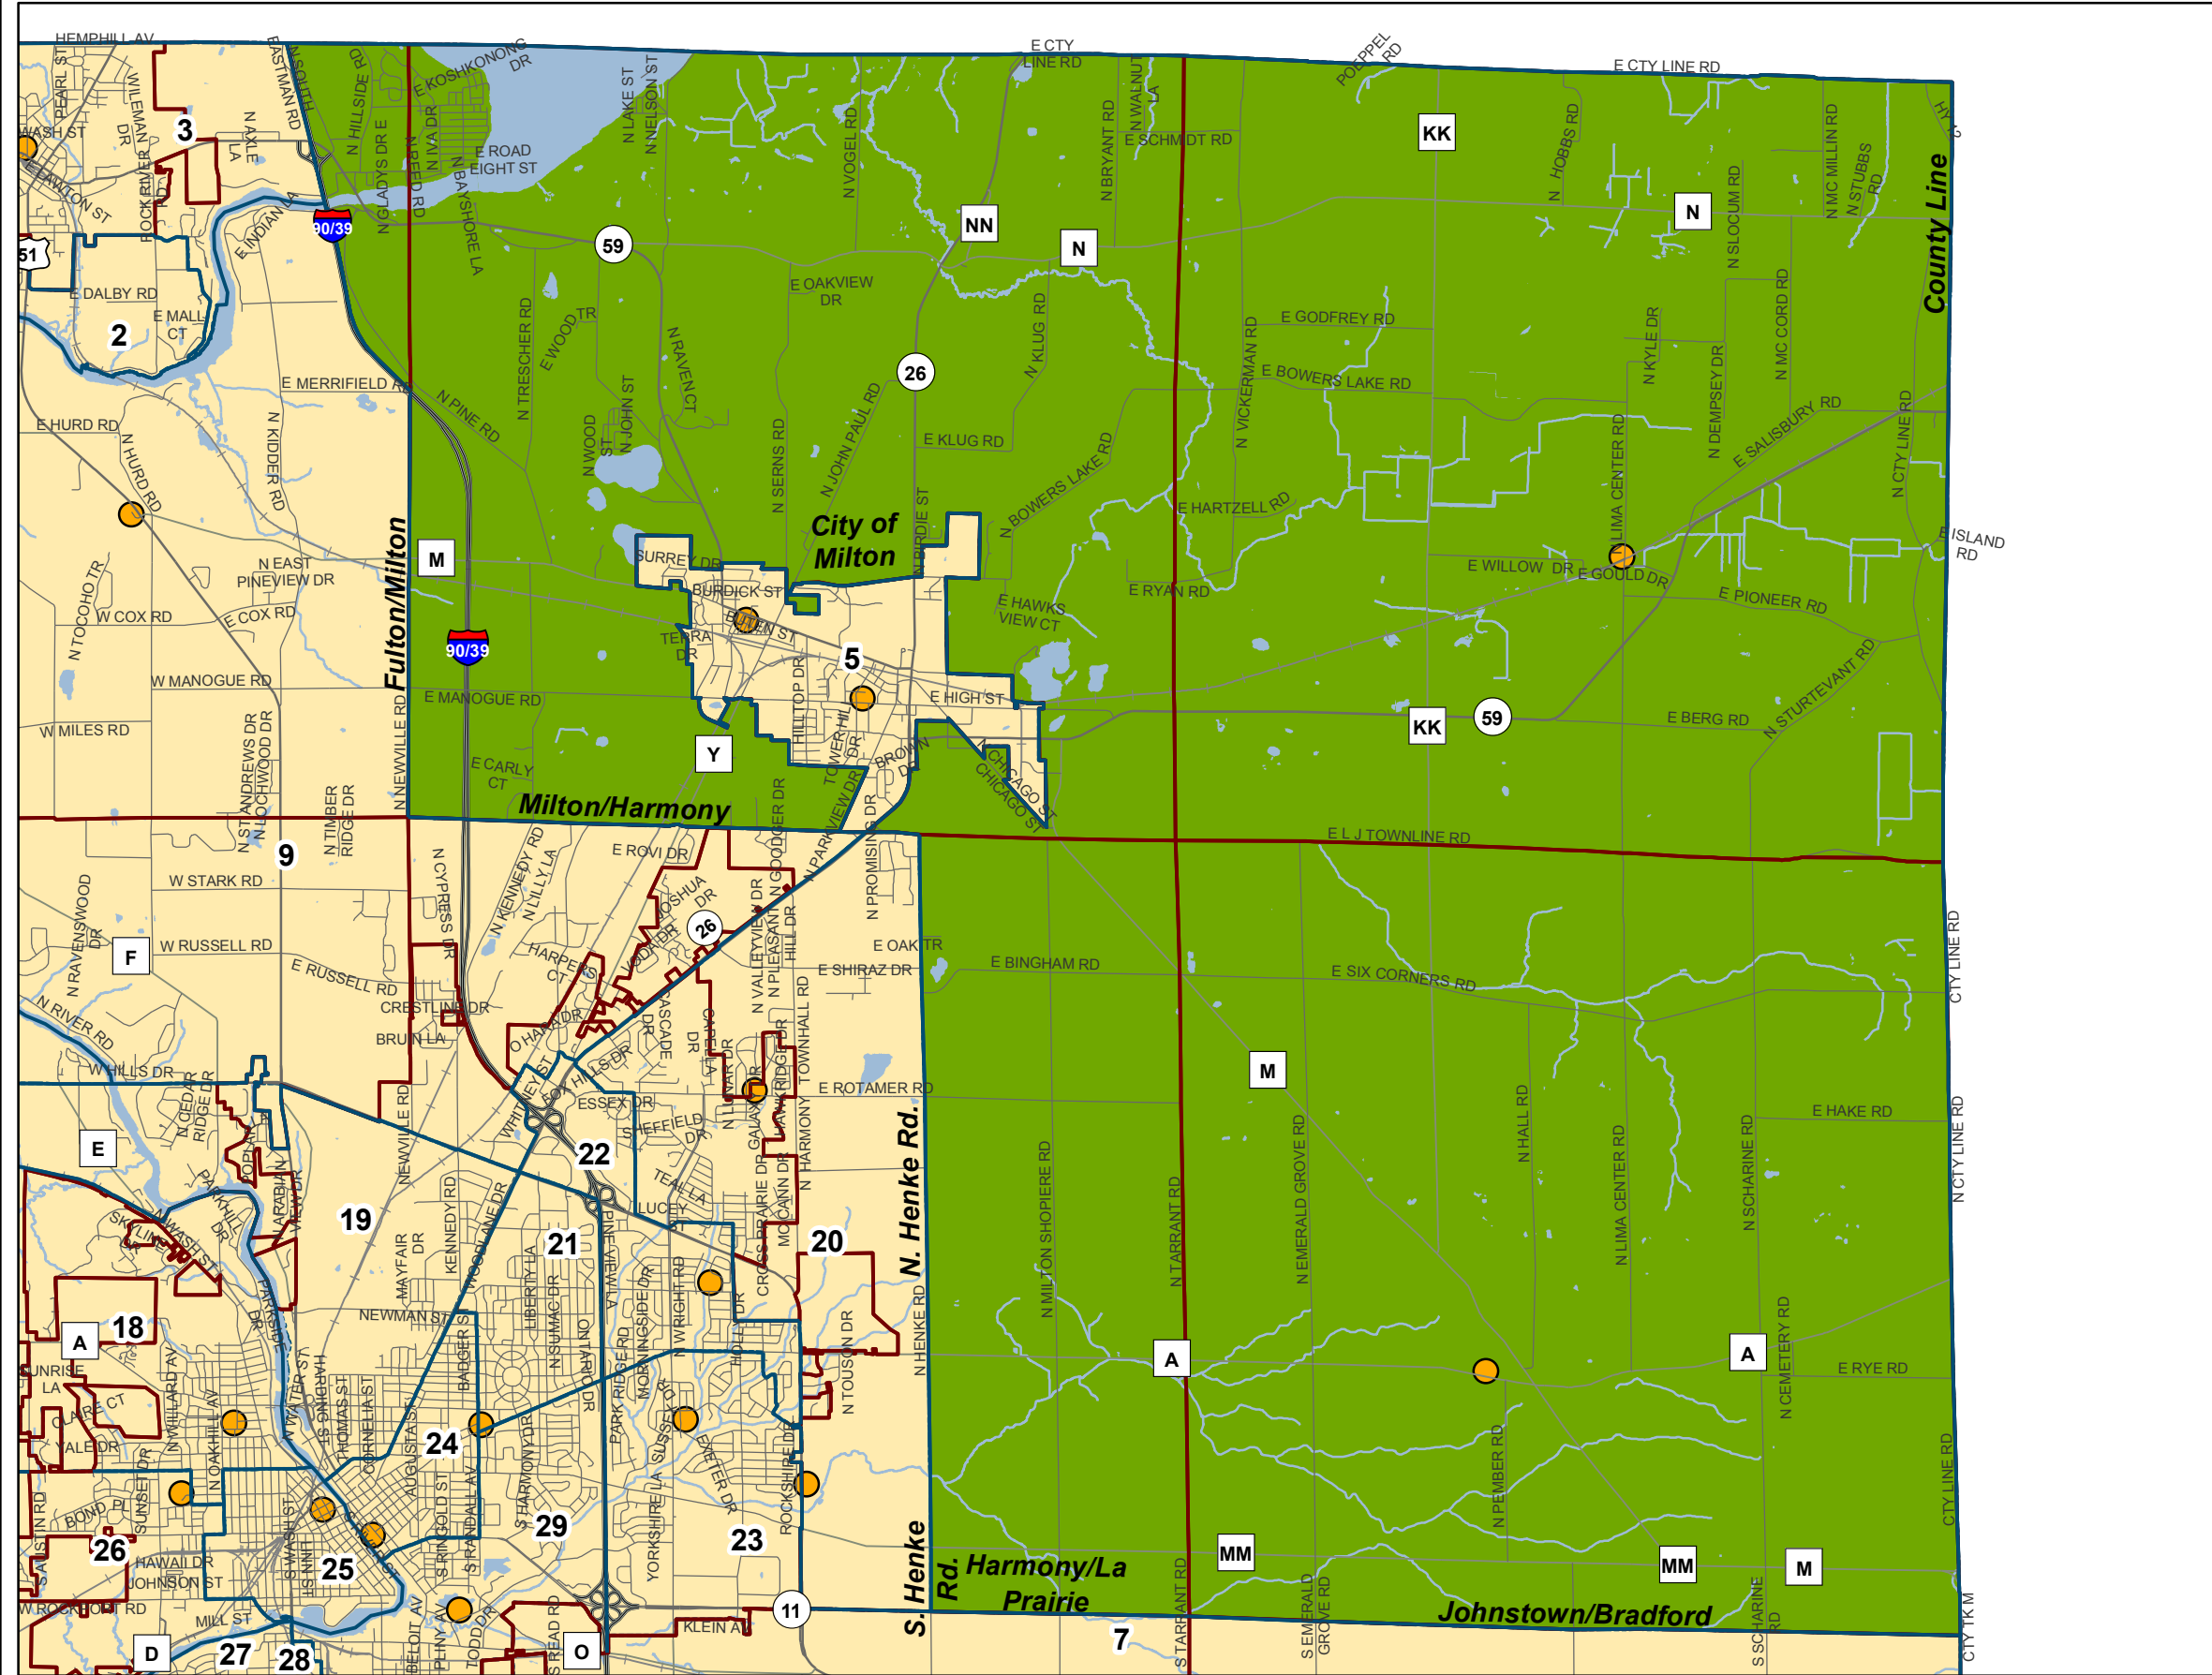

Supervisory District 4

Rock County, Wisconsin

Adopted: 9/8/2011

-  Polling Places
-  Town Boundaries
-  Supervisory District 4
-  Surrounding Supervisory Districts

Rock County Geographic Information Systems (GIS)
 Planning, Economic and Community Development Agency
 51 S Main St, Janesville, WI 53545
 (TEL) 608-757-5587, (FAX) 608-757-5586
 email: Planning@co.rock.wi.us

Data Sources: Rock County Planning and Development, Rock County Clerk, US Census Bureau
 This map is not intended to be a substitute for an actual field survey and is an advisory reference only.