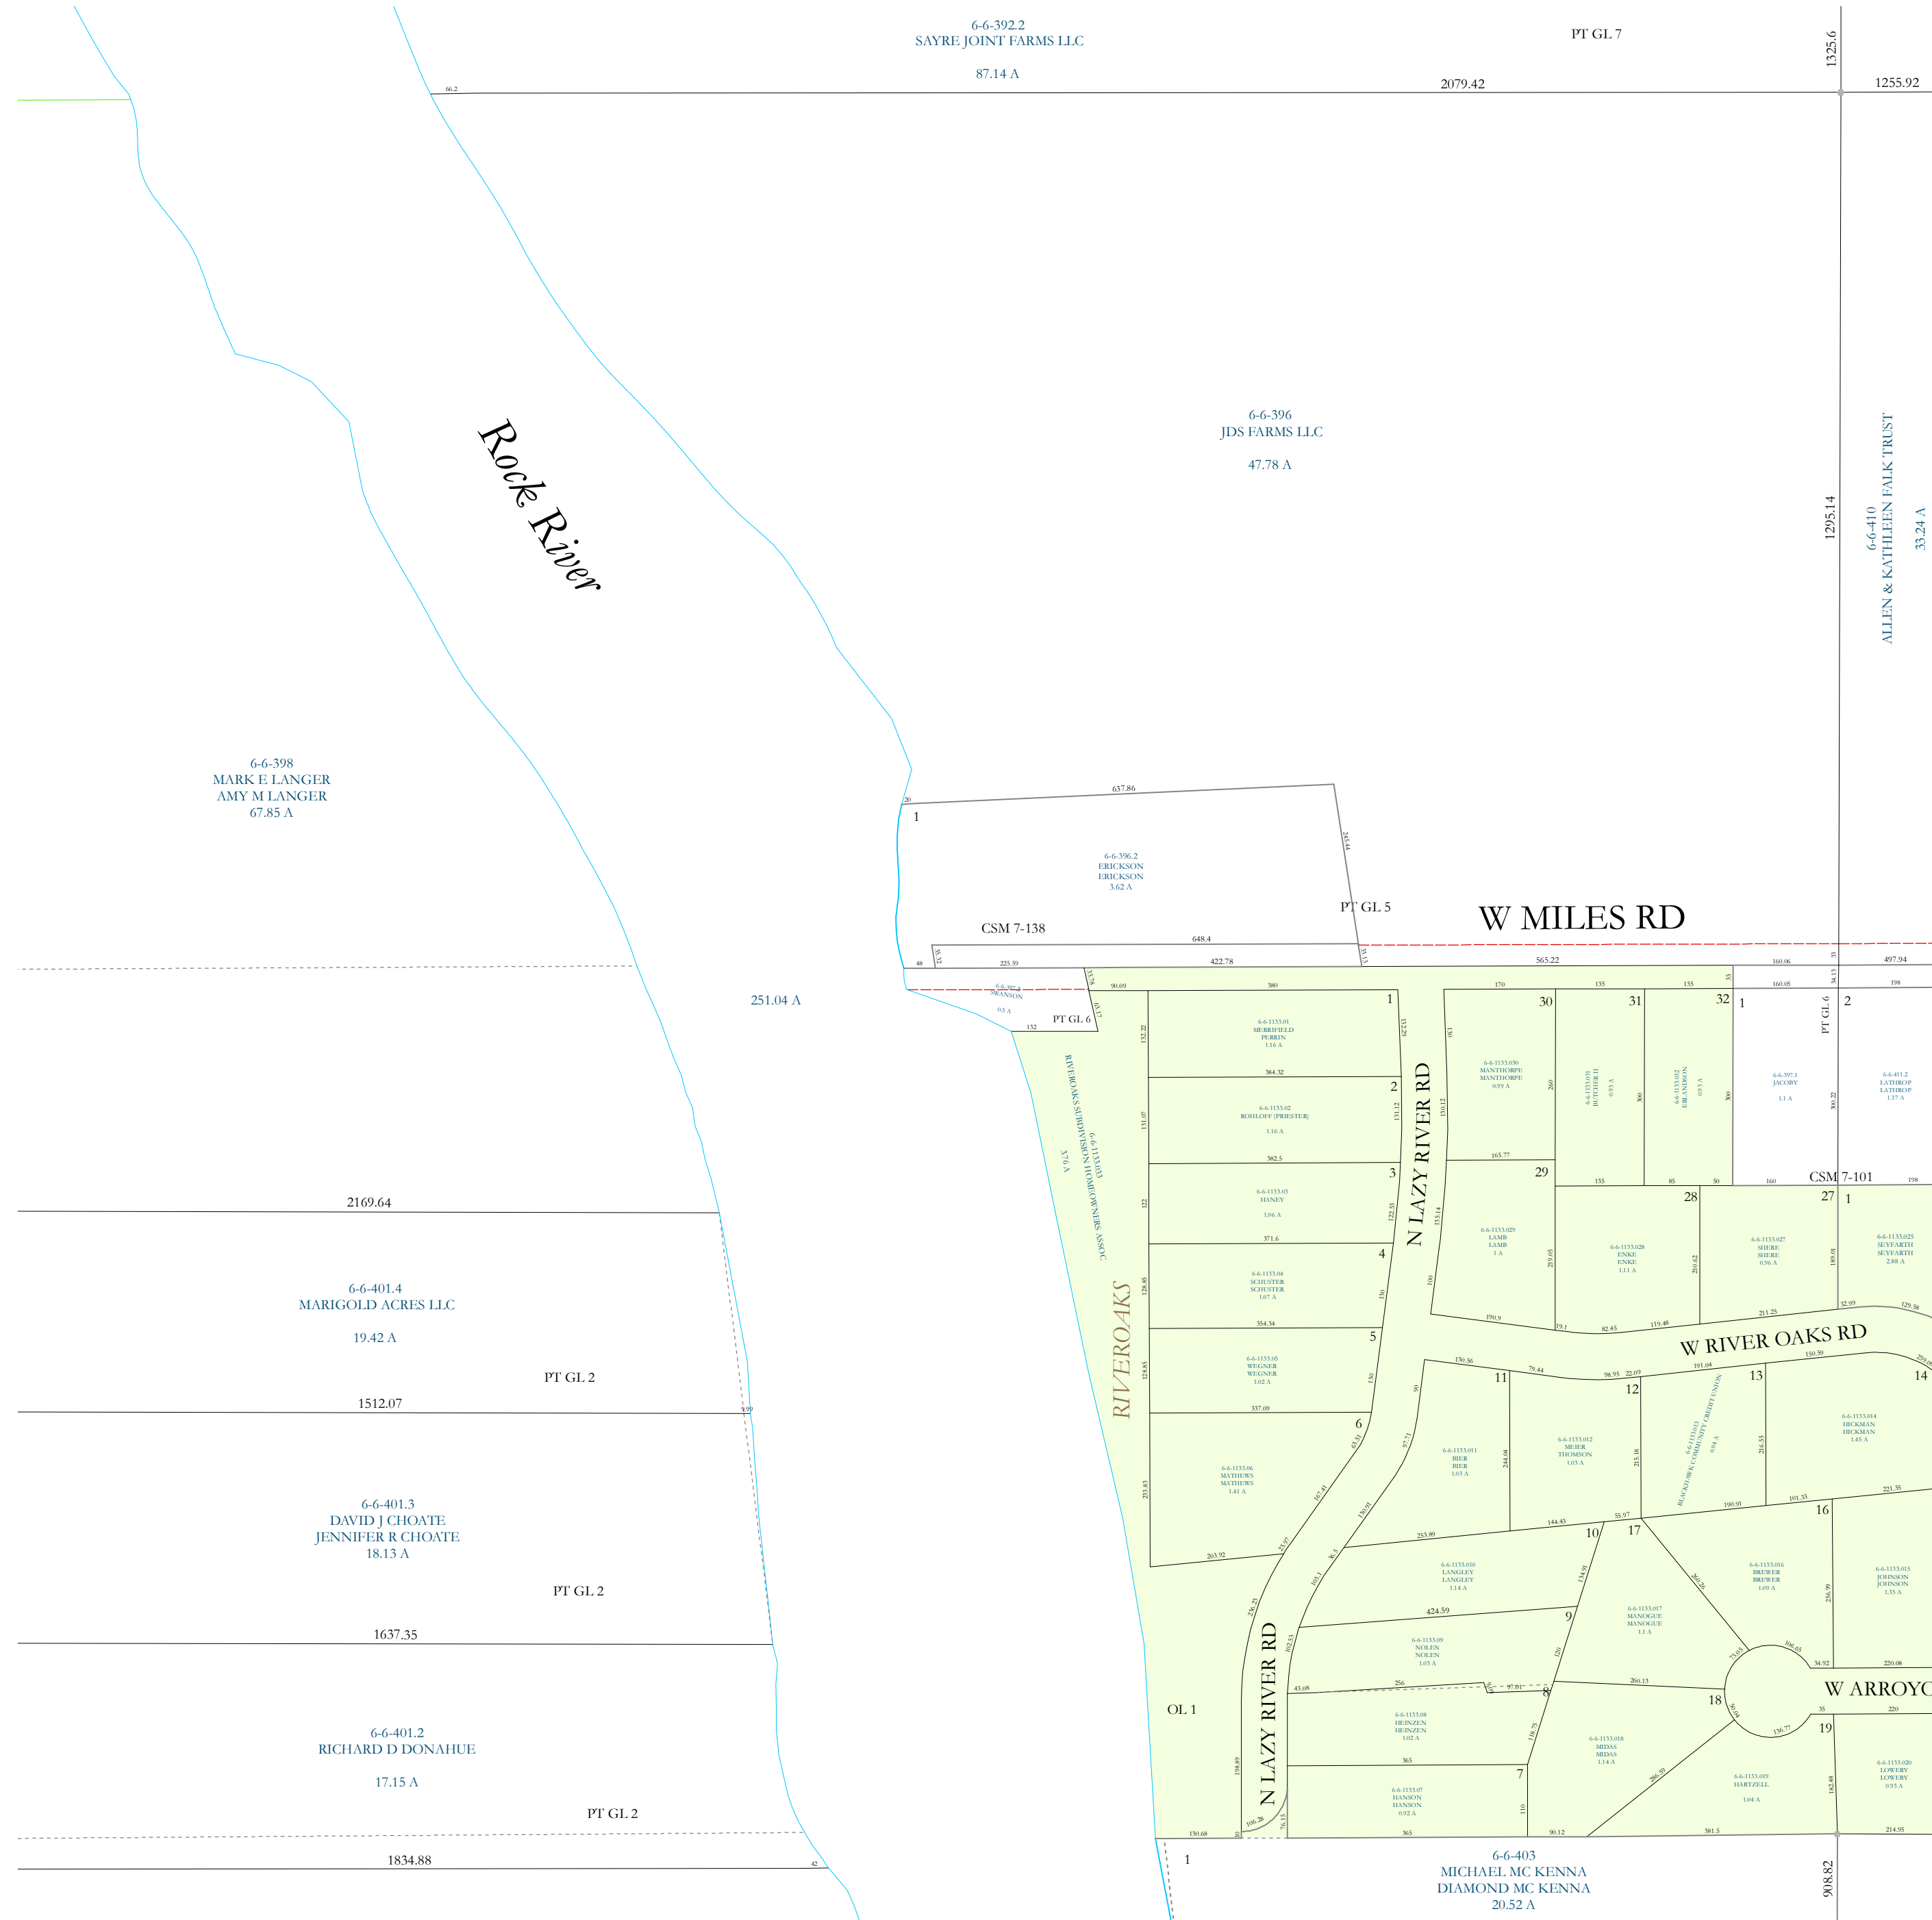

Property Division Map

Town of
Fulton

T. 4 N. - R. 12 E.

Section 31 NE

STATE OF WISCONSIN
COUNTY OF ROCK

PREPARED BY

REAL PROPERTY DESCRIPTION
DEPARTMENT

USING

ROCK COUNTY
GEOGRAPHIC INFORMATION SYSTEM

THIS MAP WAS PREPARED PURSUANT
TO SECTION 70.09 WIS. STATS.
USING PUBLIC RECORDS. IT IS NOT INTENDED
TO BE A SUBSTITUTE FOR AN
ACTUAL FIELD SURVEY
AND IS ADVISORY ONLY.

0 25 50 100 150 200
Feet

See Pages

January 1, 2019

31 NE

31 SE

32 NW