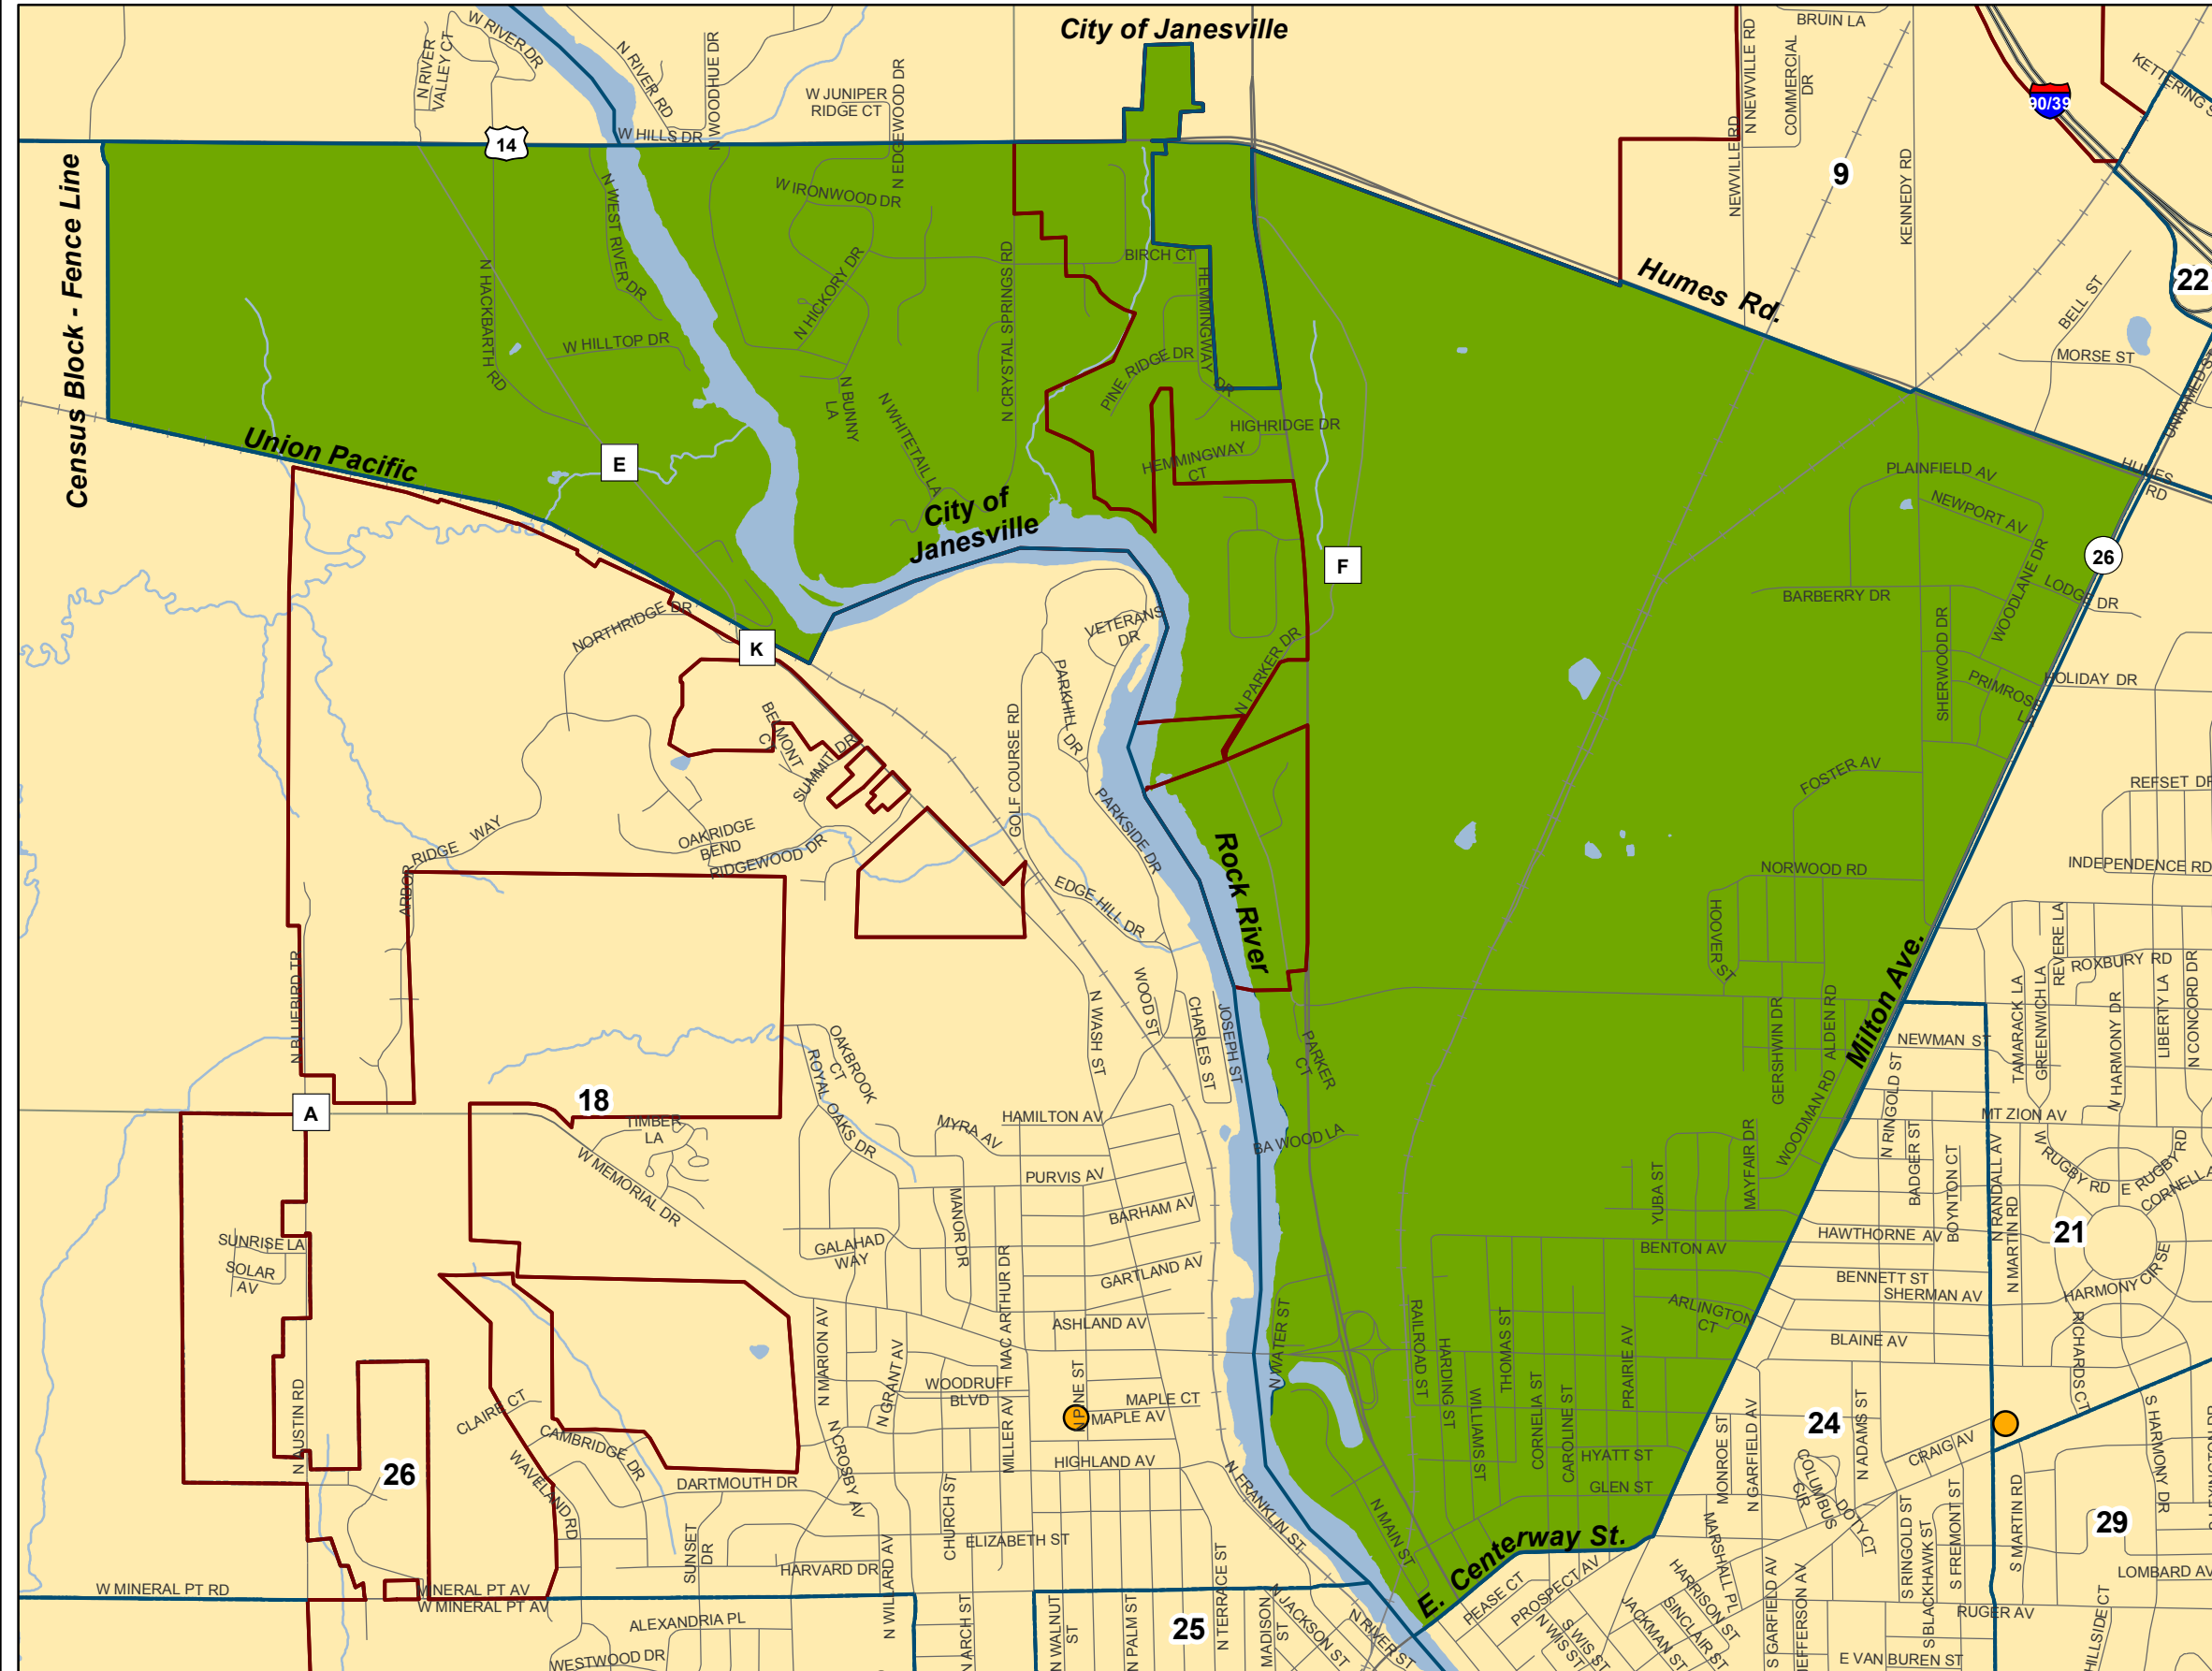

Supervisory District 19

Rock County, Wisconsin

Adopted: 9/8/2011

-  Polling Places
-  Supervisory District 19
-  Surrounding Supervisory Districts
-  Town Boundaries

Rock County Geographic Information Systems (GIS)