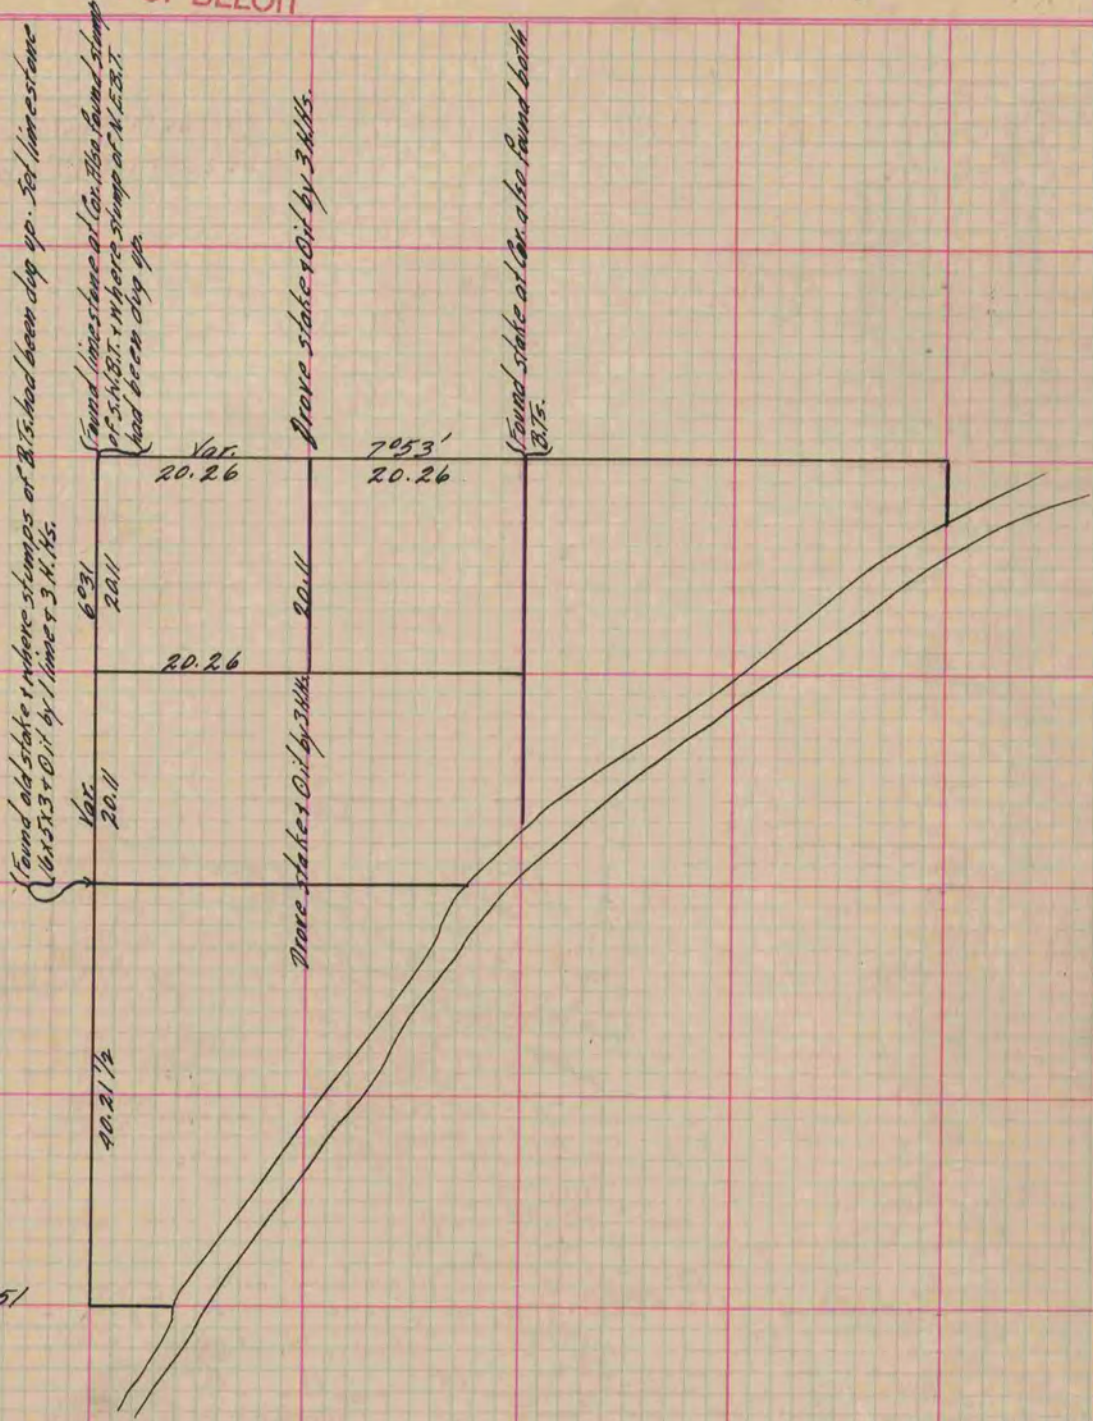

Of a Survey on Section 16 T 4 R 12 E. of the 4 P. M. in Fulton Township

Rock County, Wisconsin, made August the 12+13 1875

I hereby certify that the following is a correct record of said survey as made by me.

COUNTY BUILDING
IN CITY OF БЕЛОIT

(Signed) Edward Puger
RAB

County Surveyor.

See P. 151

Copied from P. 153 Vol. 2 Original County Surveyor's Record.