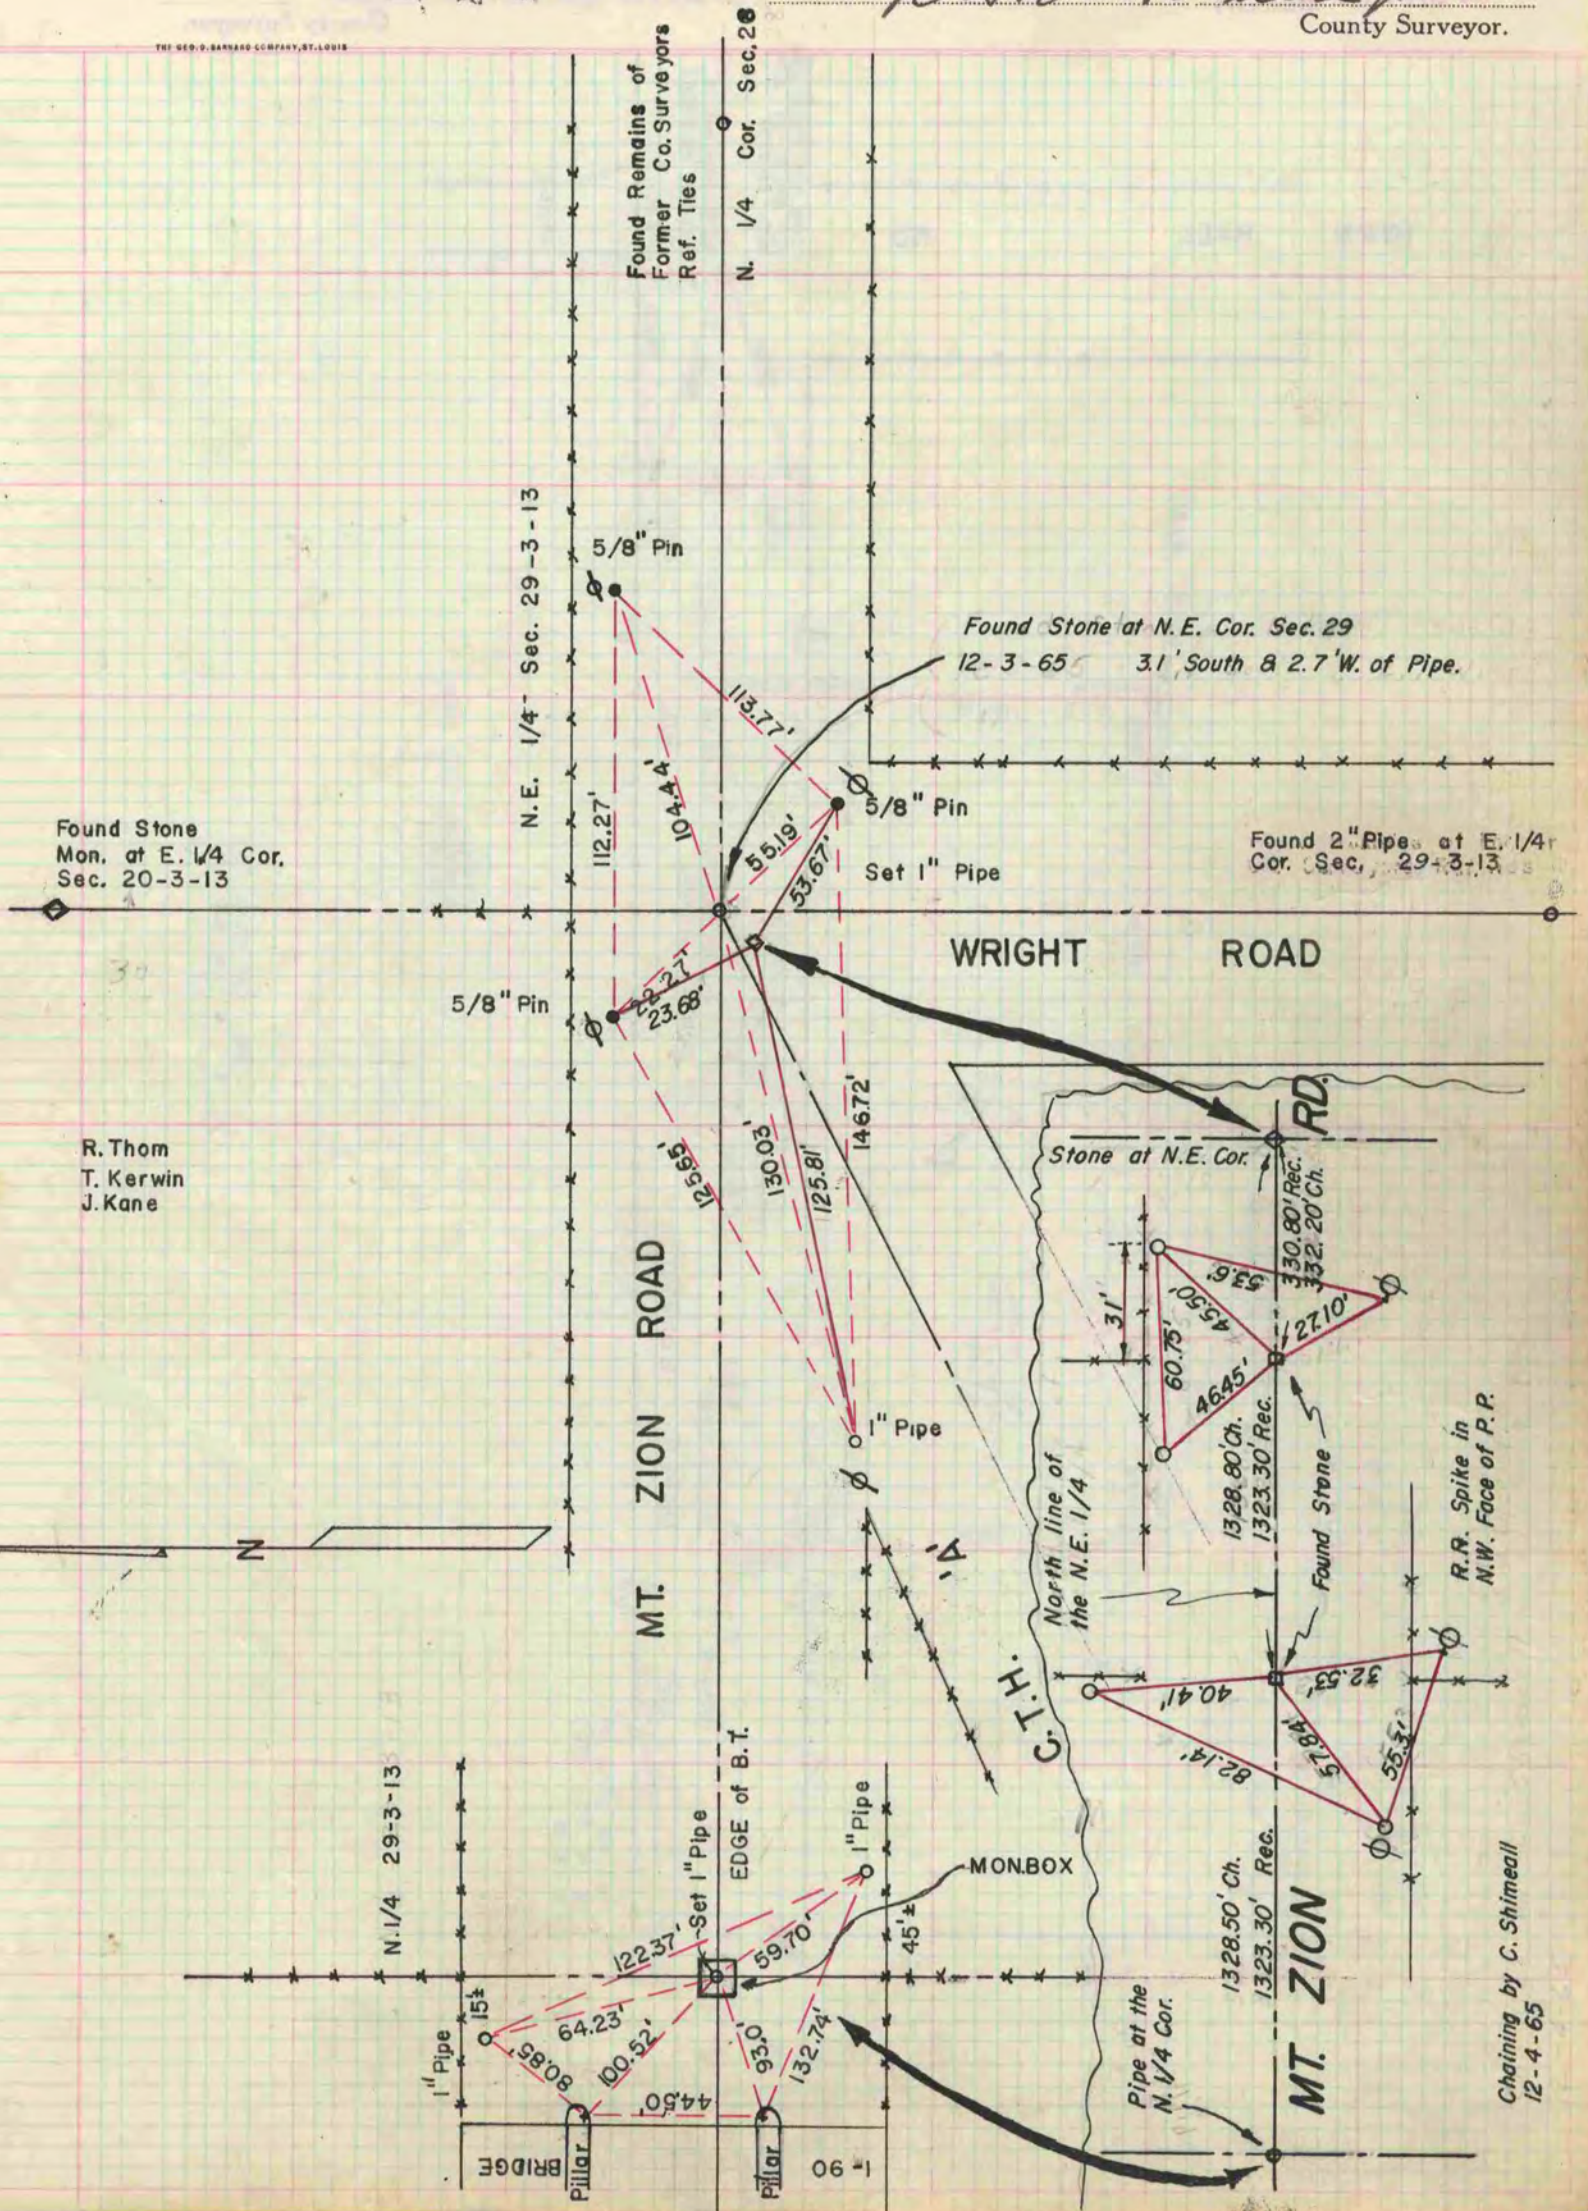

Of a Survey on Section 29 T 3 R 13 E. of the 4 P. M. in HARMONY Township

Rock County, Wisconsin, made MAY 8 the 8th 1960

I hereby certify that the following is a correct record of said survey as made by me.

R. B. Bettman

County Surveyor.

R. Thom
T. Kerwin
J. Kane