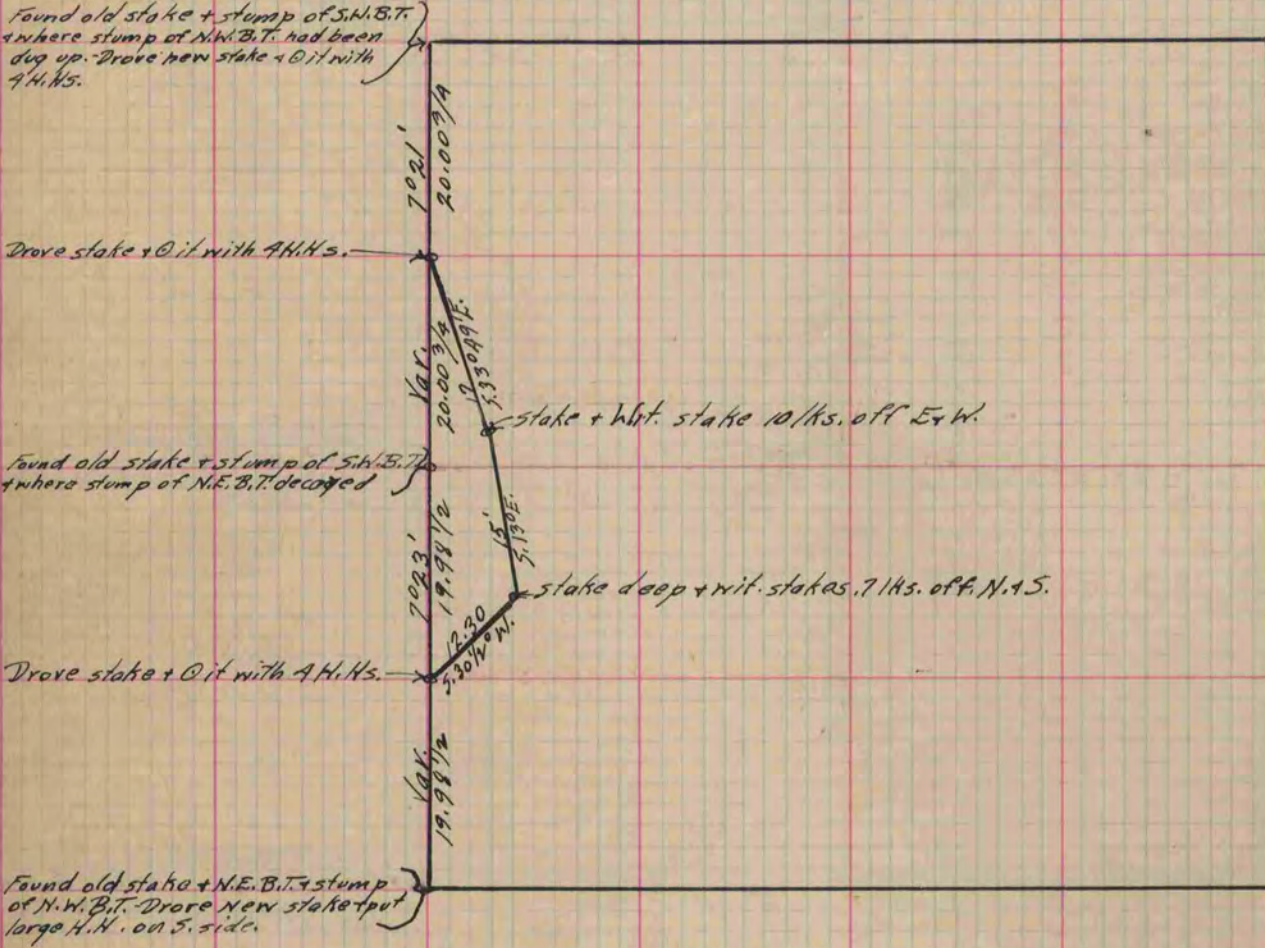

PLAT AND RECORD

Of a Survey on Section 16 T 3 R 14 E. of the 4 P. M. in Johnstown Township
Rock County, Wisconsin, made June the 26 & 27 1871

I hereby certify that the following is a correct record of said survey as made by me.

COUNTY BUILDING
IN CITY OF БЕЛОIT

(Signed) Edward Reger
County Surveyor.

Copied from Page 42 Vol. 2. Original County Surveyor's Record.