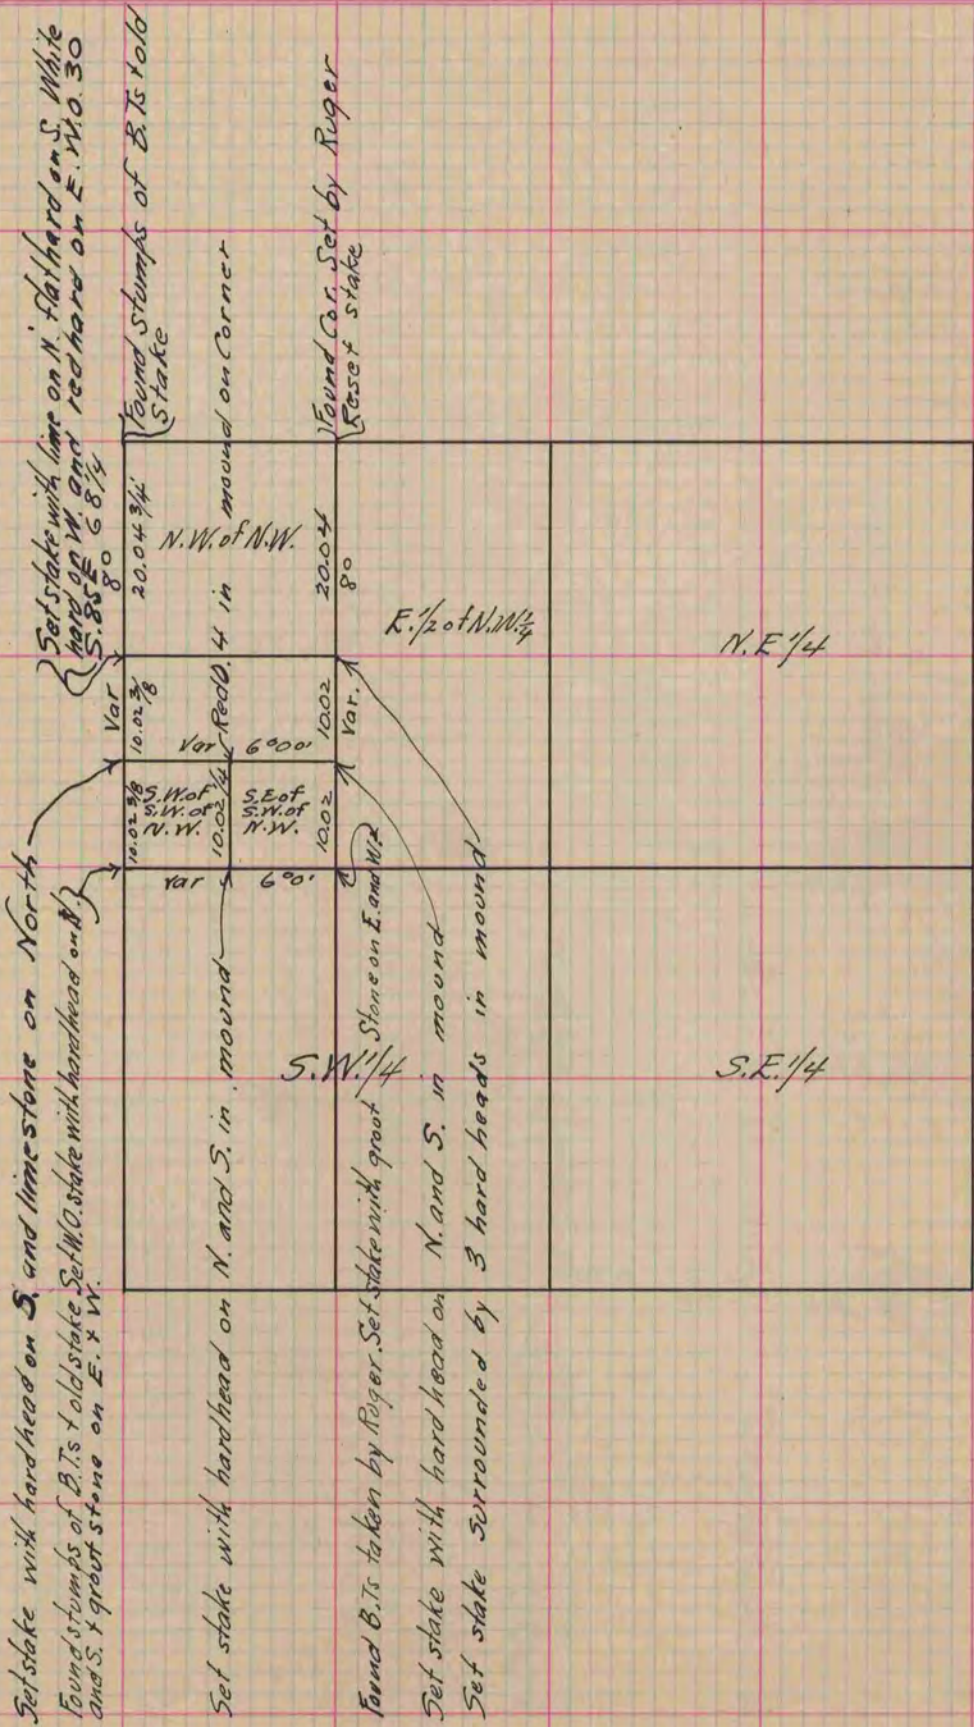

MICROFILMED

PLAT AND RECORD

COUNTY BUILDING
CITY OF JANESVILLE

275
V-1

Of a Survey on Section 24 T 3 R 13 E. of the 4 P. M. in Harmony Township
Rock County, Wisconsin, made December the 7 1866

I hereby certify that the following is a correct record of said survey as made by me.

(Signed) S. D. Locke
R.H.B. County Surveyor.

Copied from Page 241. Vol. 1. Original County Surveyors Record