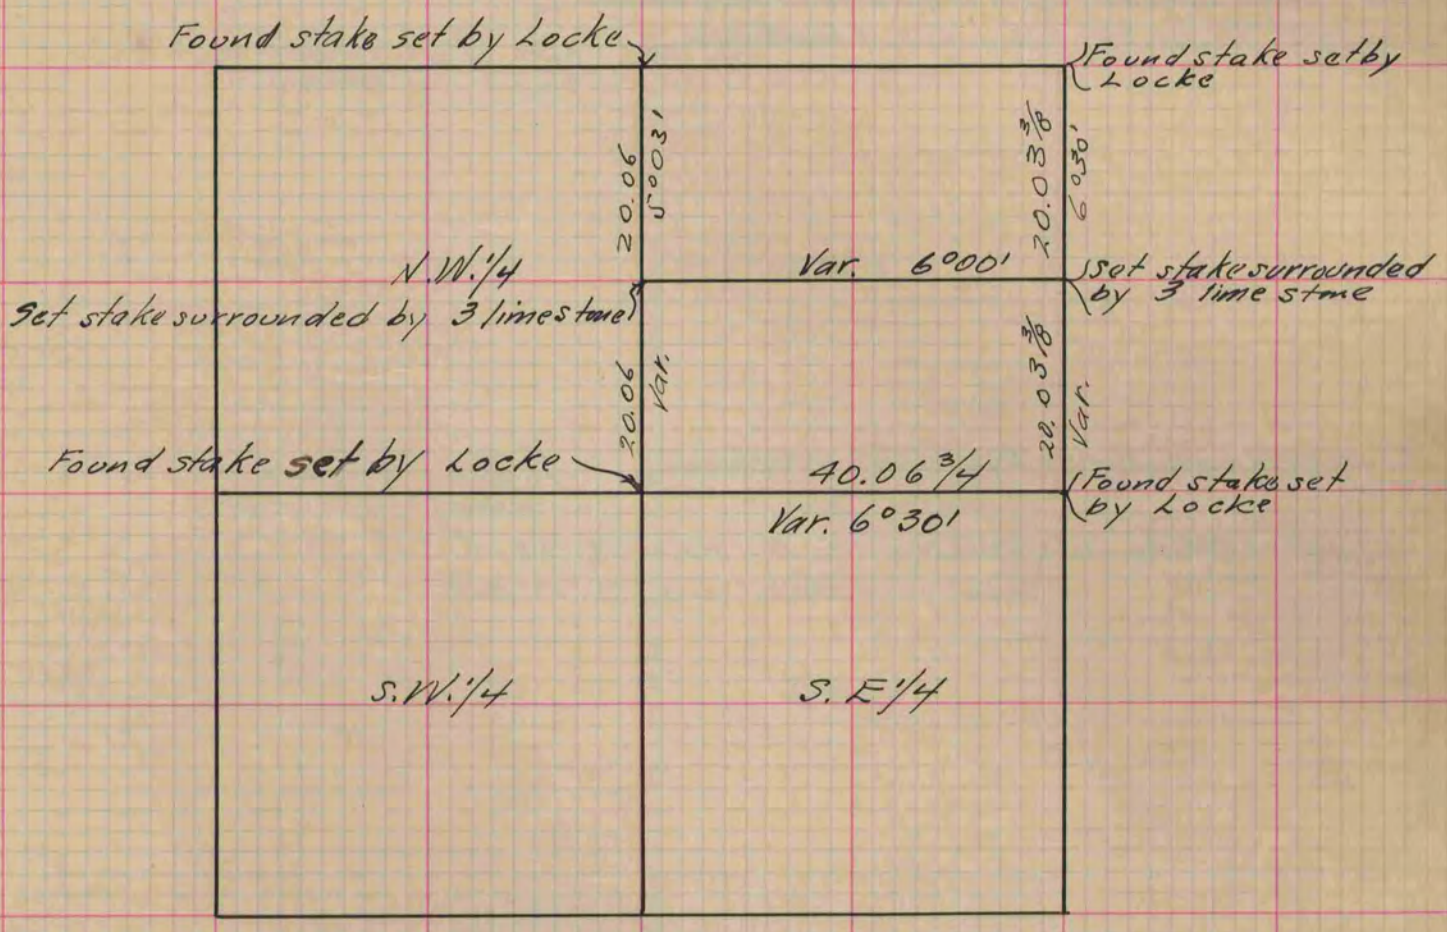

MICROFILMED

PLAT AND RECORD

COUNTY BUILDING
CITY OF JANESVILLE

Of a Survey on Section 12 T 2 R 11 E. of the 4 P. M. in Plymouth Township
Rock County, Wisconsin, made June the 20th 1867

I hereby certify that the following is a correct record of said survey as made by me.

(Signed) R. K. Lee
R. H. B.

Deputy County Surveyor.

Copied from Page 272 Vol. One Original County Surveyors Record