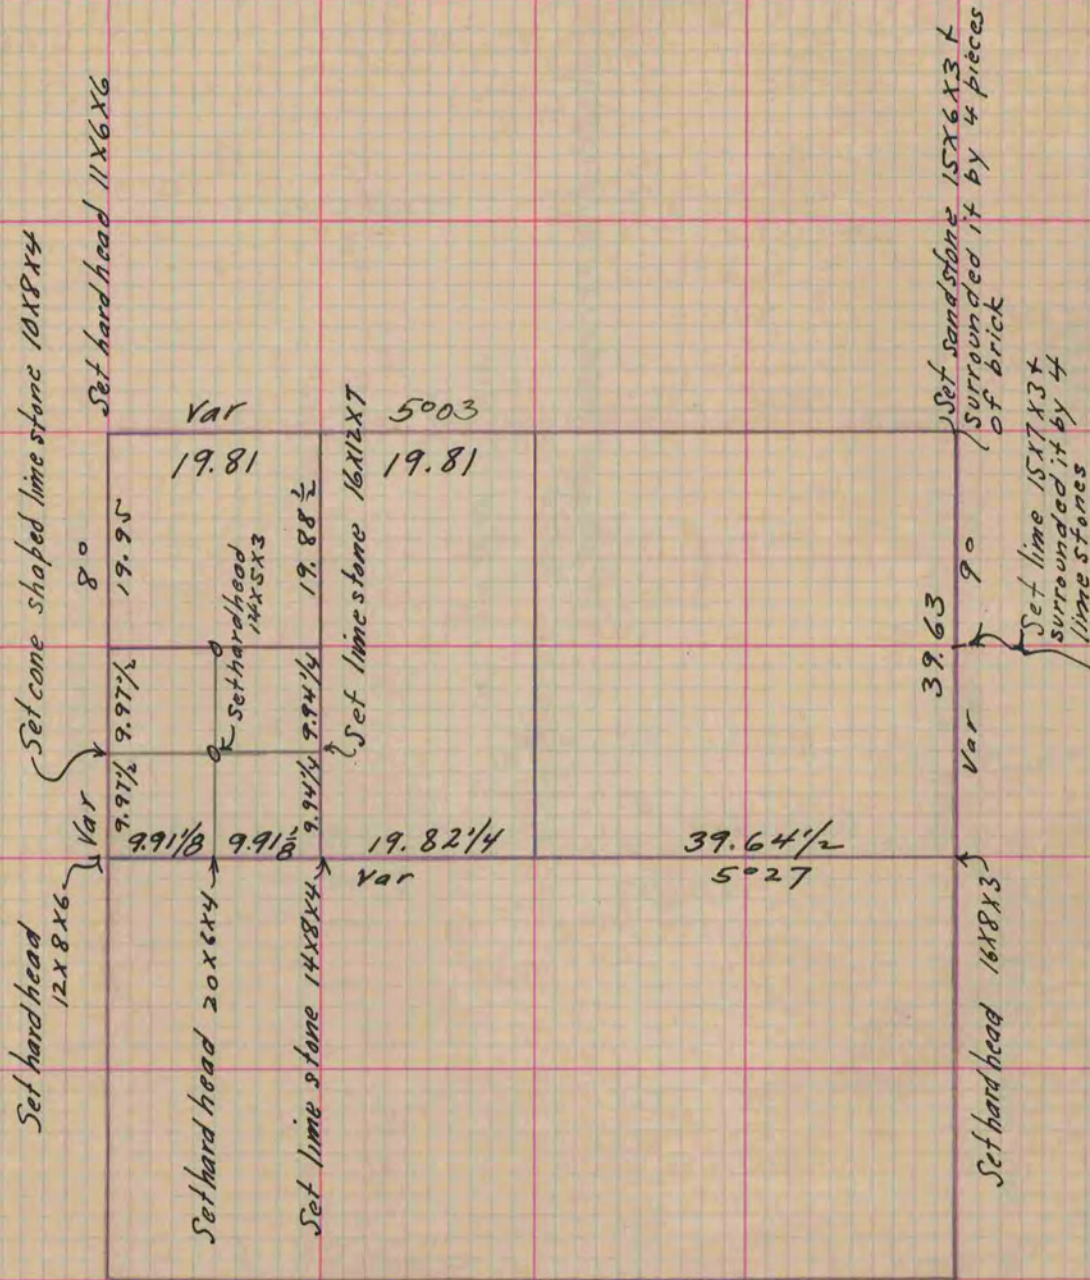

PLAT AND RECORD

MICROFILMED

COUNTY BUILDING
CITY OF JANESVILLE

Of a Survey on Section 14 T 3 R 13 E. of the 4 P. M. in Harmony Township
Rock County, Wisconsin, made May the 6th 1861

I hereby certify that the following is a correct record of said survey as made by me.

(Signed) Edward Ruyer
R. H. B. County Surveyor.

Copied from Page 172 Vol. One Original County Surveyors Record