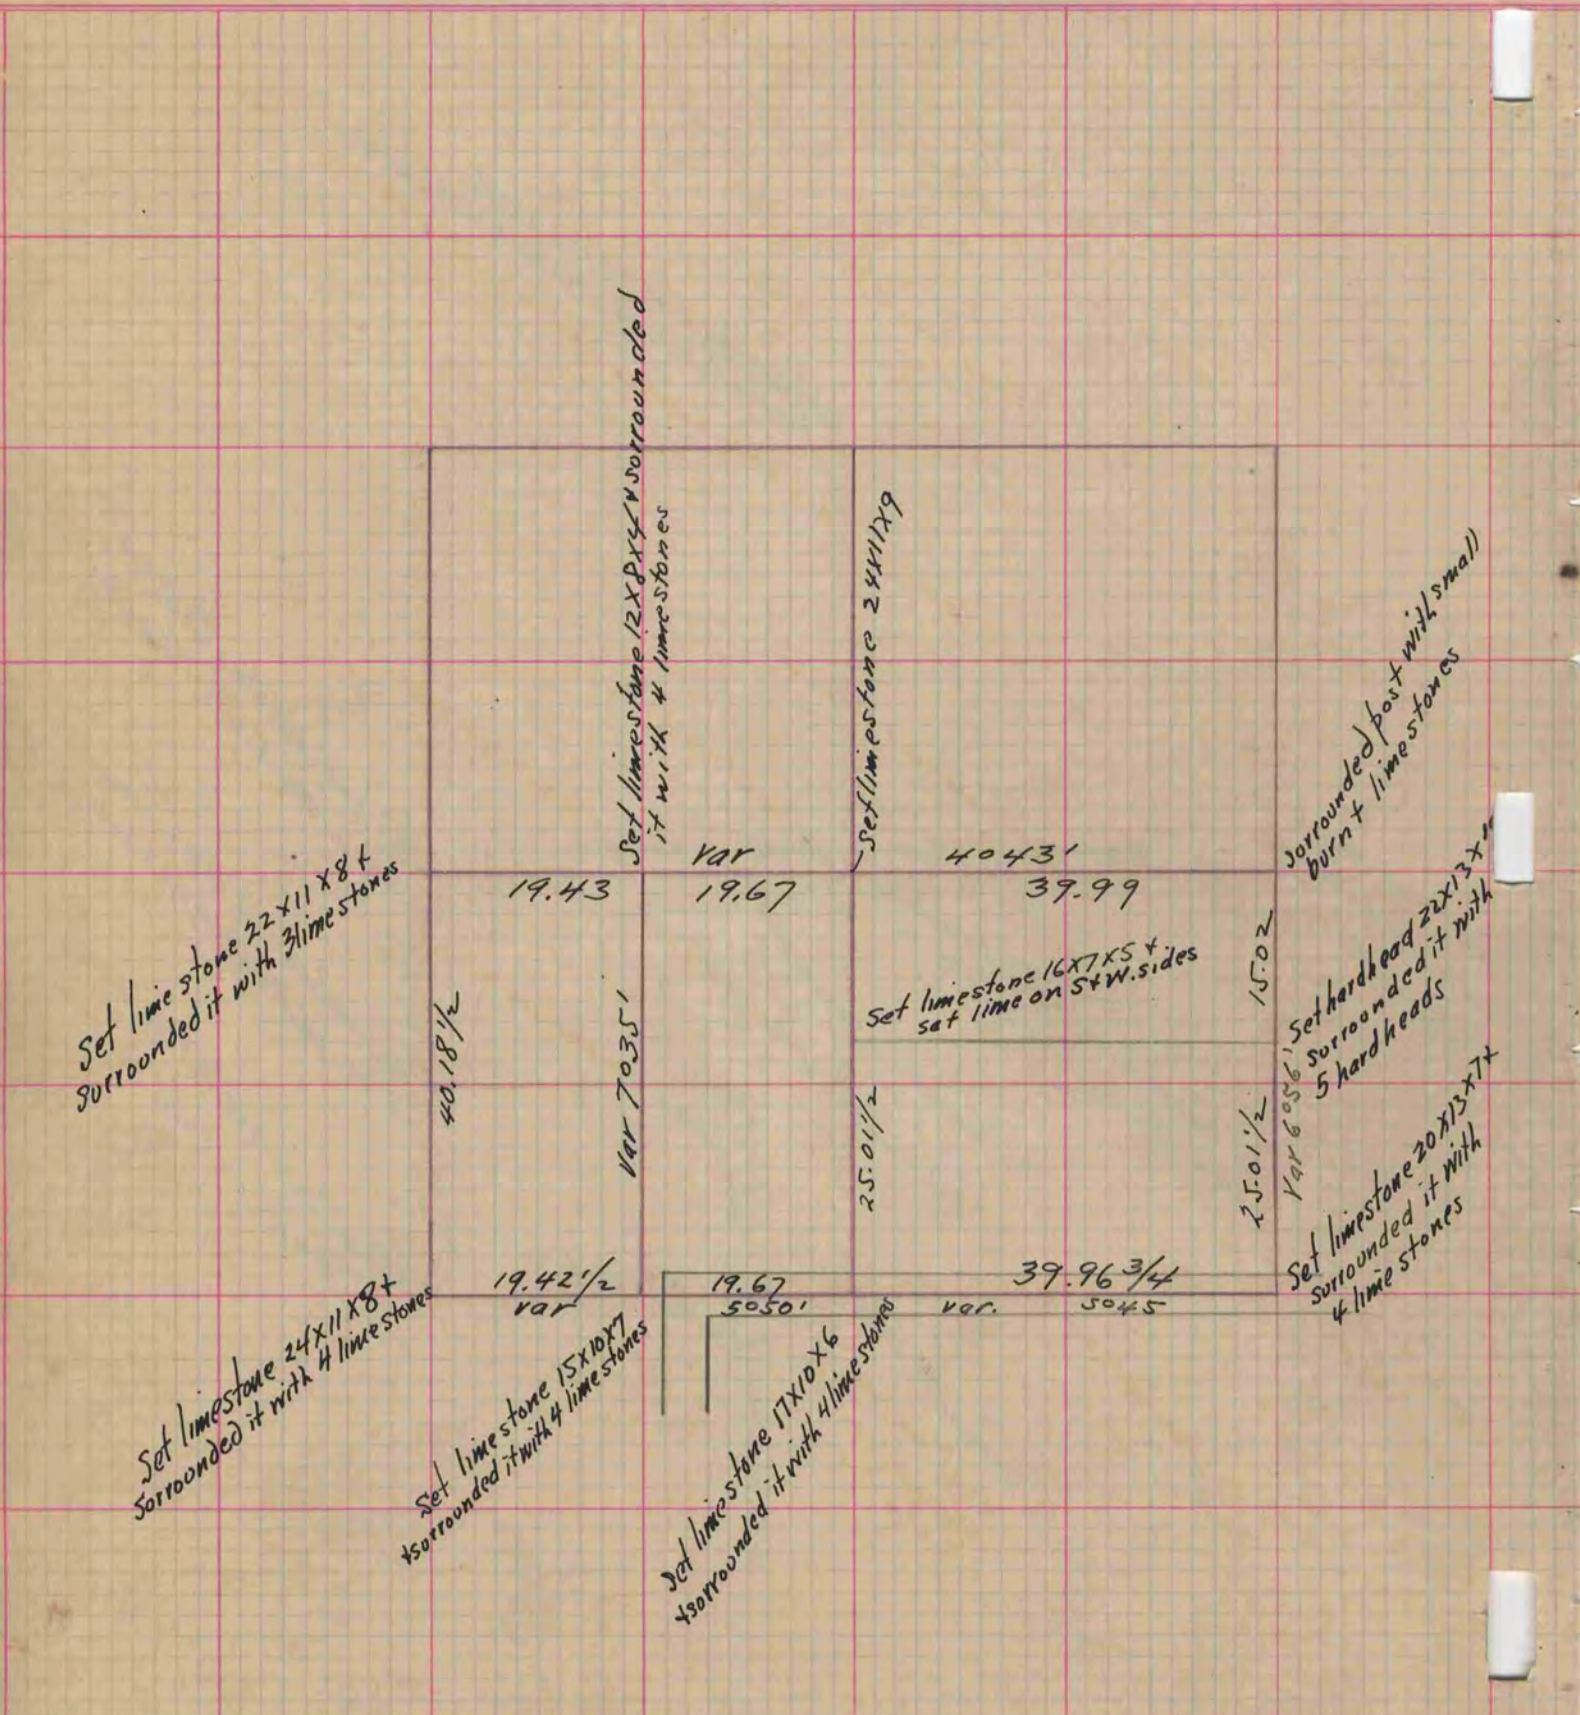

V-1 **MICROFILMED** PLAT AND RECORD

Of a Survey on Section 31 T 2 R 14 E. of the 4 P. M. in Bradford Township
Rock County, Wisconsin, made October the 30th 1860

I hereby certify that the following is a correct record of said survey as made by me.

COUNTY BUILDING
CITY OF JANESVILLE

(Signed) Edward Ruger
R.H.B. County Surveyor.

Copied from Page 155 Vol. 1. Original County Surveyors Record