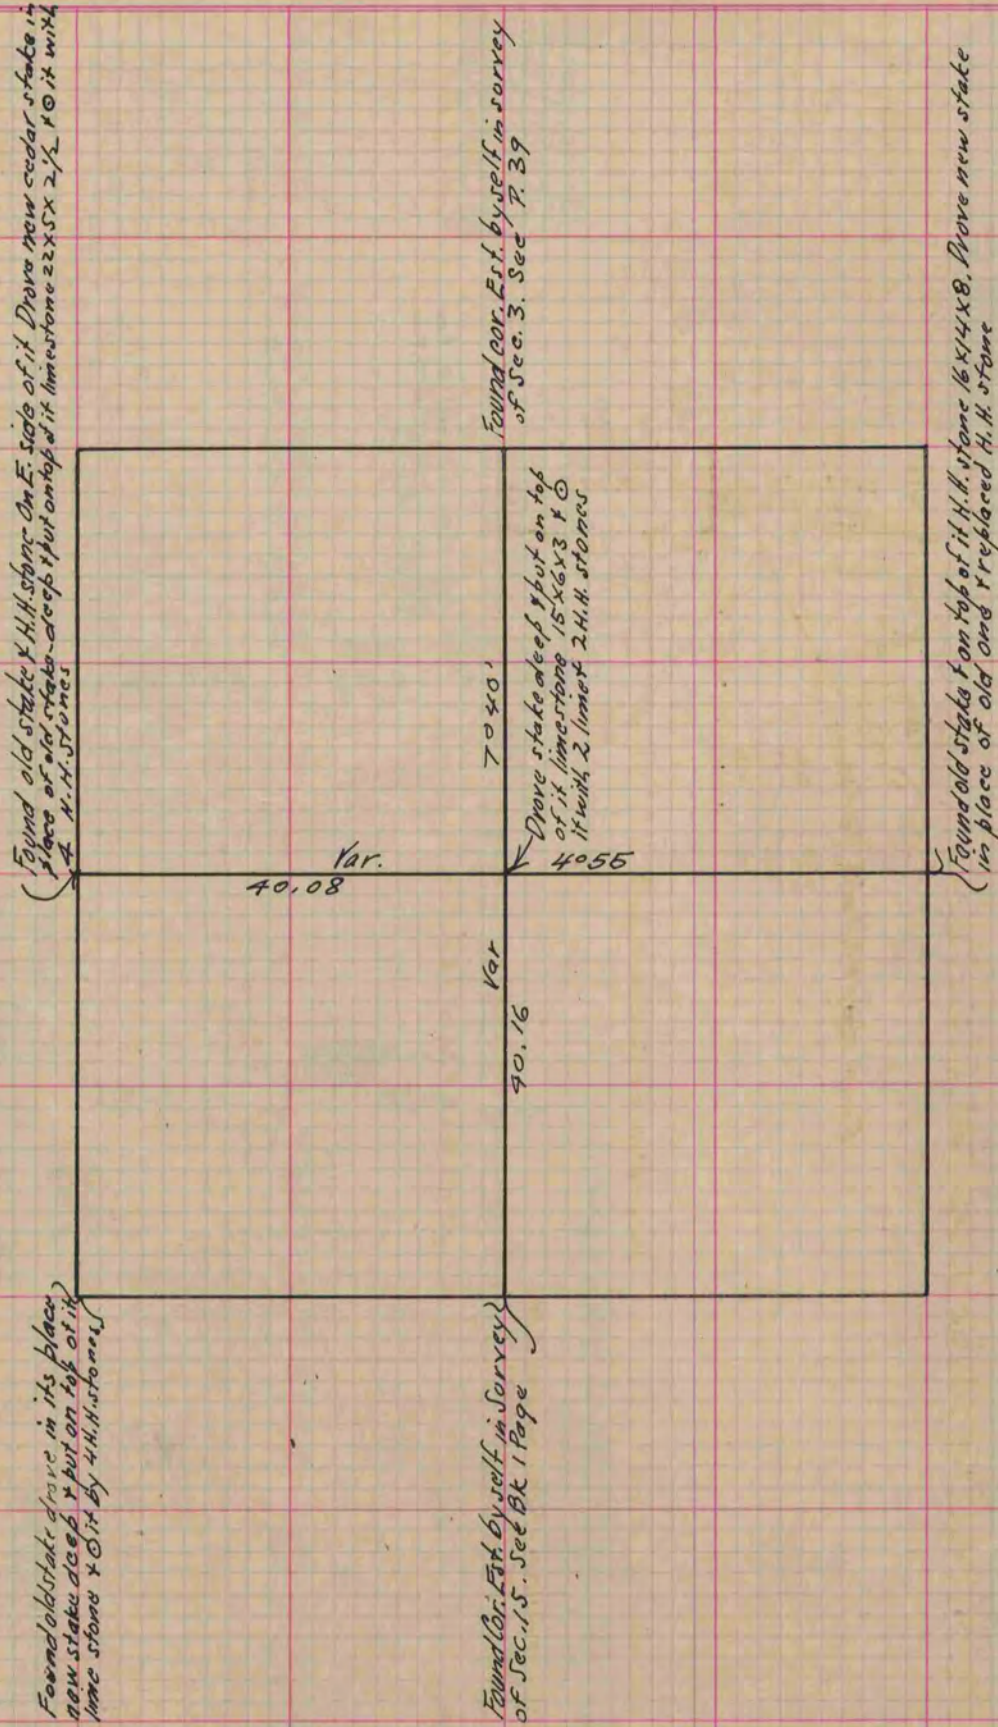

MICROFILMED PLAT AND RECORD

141
V-2

Of a Survey on Section 10 T 2 R 14 E. of the 4 P. M. in Bradford Township
Rock County, Wisconsin, made June the 1st 1874

I hereby certify that the following is a correct record of said survey as made by me.

COUNTY BUILDING
CITY OF JANESVILLE

(Signed) Edward Ruger
R.H.B.

County Surveyor.

Copied from Page 98 Vol. 2 Original County Surveyors Record.