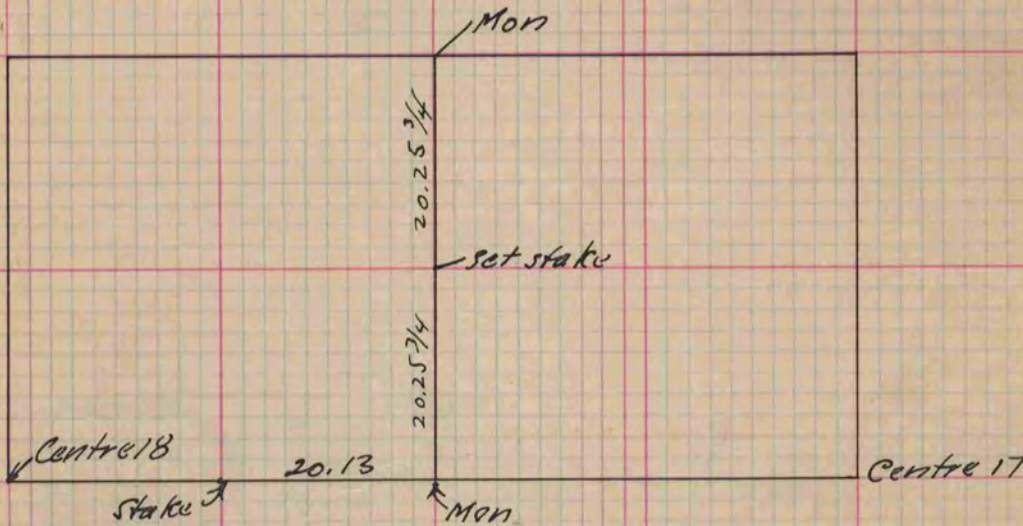

# PLAT AND RECORD

511

V-2

**MICROFILMED**

COUNTY BUILDING  
CITY OF JANESVILLE

Of a Survey on Section ~~17~~ 18 T 2 R 11 E. of the 4 P. M. in Plymouth Township

Rock County, Wisconsin, made July the 21 1899

I hereby certify that the following is a correct record of said survey as made by me.

(Signed) Perry F. Brown  
R. H. B. County Surveyor.

*Copied from P. 387 Vol. 2. County Surveyors Record.*