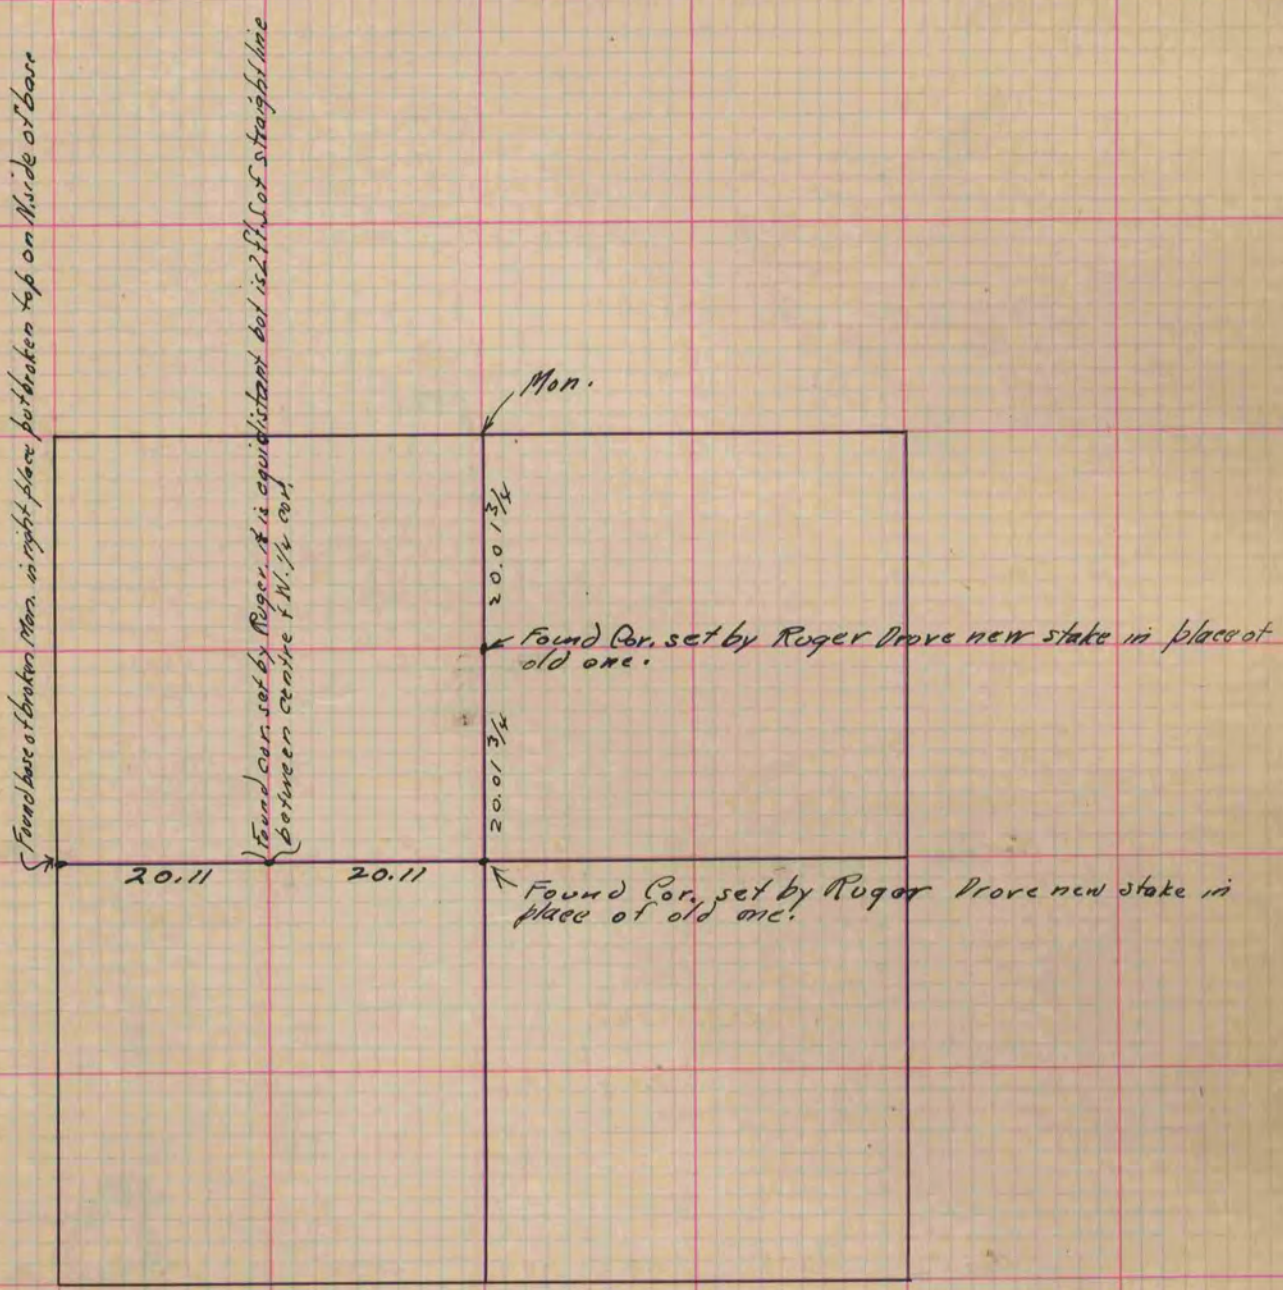

MICROFILMED

PLAT AND RECORD

COUNTY BUILDING
CITY OF JANESVILLE

Of a Survey on Section 25 T 4 R 13 E. of the 4 P. M. in Milton Township

Rock County, Wisconsin, made June the 16 1893

I hereby certify that the following is a correct record of said survey as made by me.

(Signed) O.G. Bleedorn
R. H. B. County Surveyor.

Copied from P. 372 Vol. 2 County Surveyors Record.