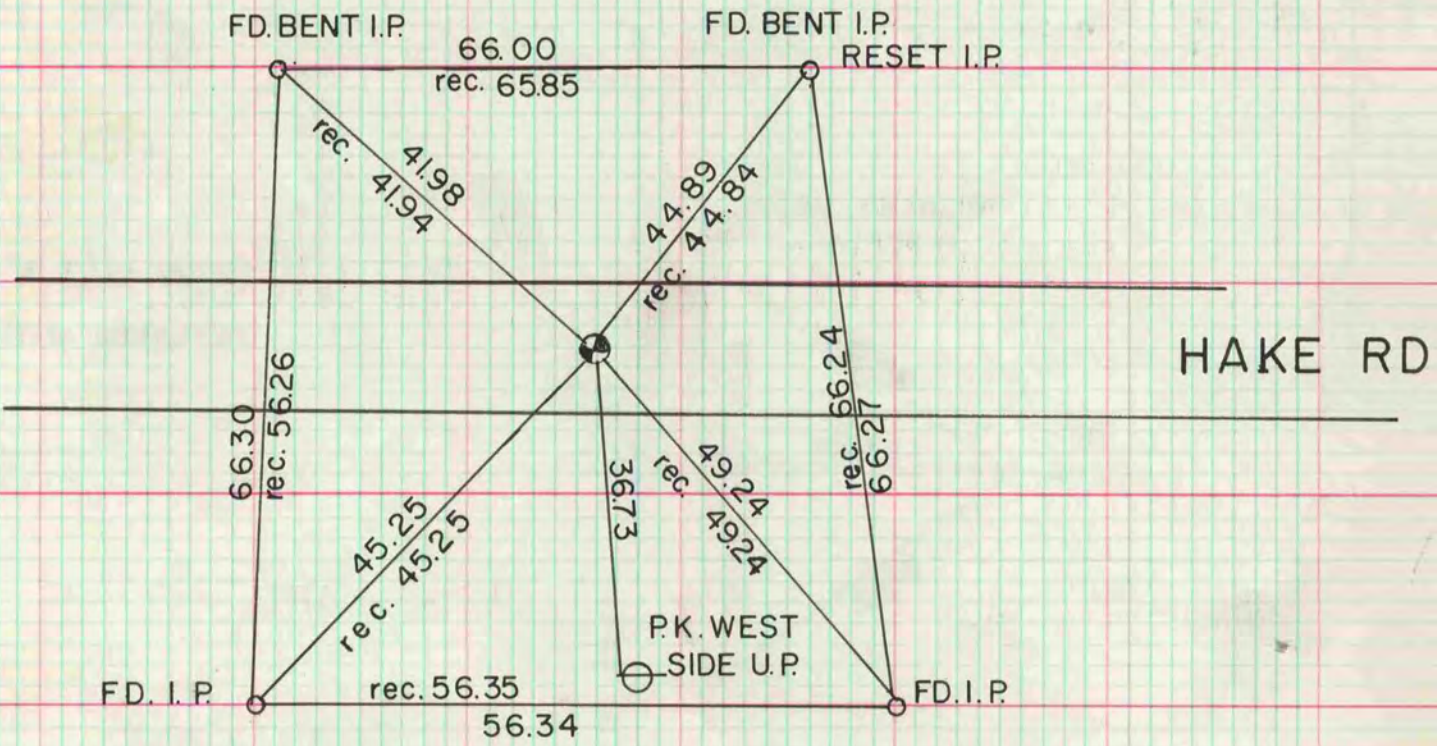

PLAT AND RECORD

COUNTY BUILDING
CITY OF JANESVILLE

Of a Survey on Section 13, T. 3 R. 14 E. of the 4 P. M. in JOHNSTOWN Township
Rock County, Wisconsin, made APRIL the 12 19 79

I hereby certify that the following is a correct record of said survey as made by me.

Donald Barnes

County Surveyor.

MICROFILMED

NW COR SEC 13

x
x
x