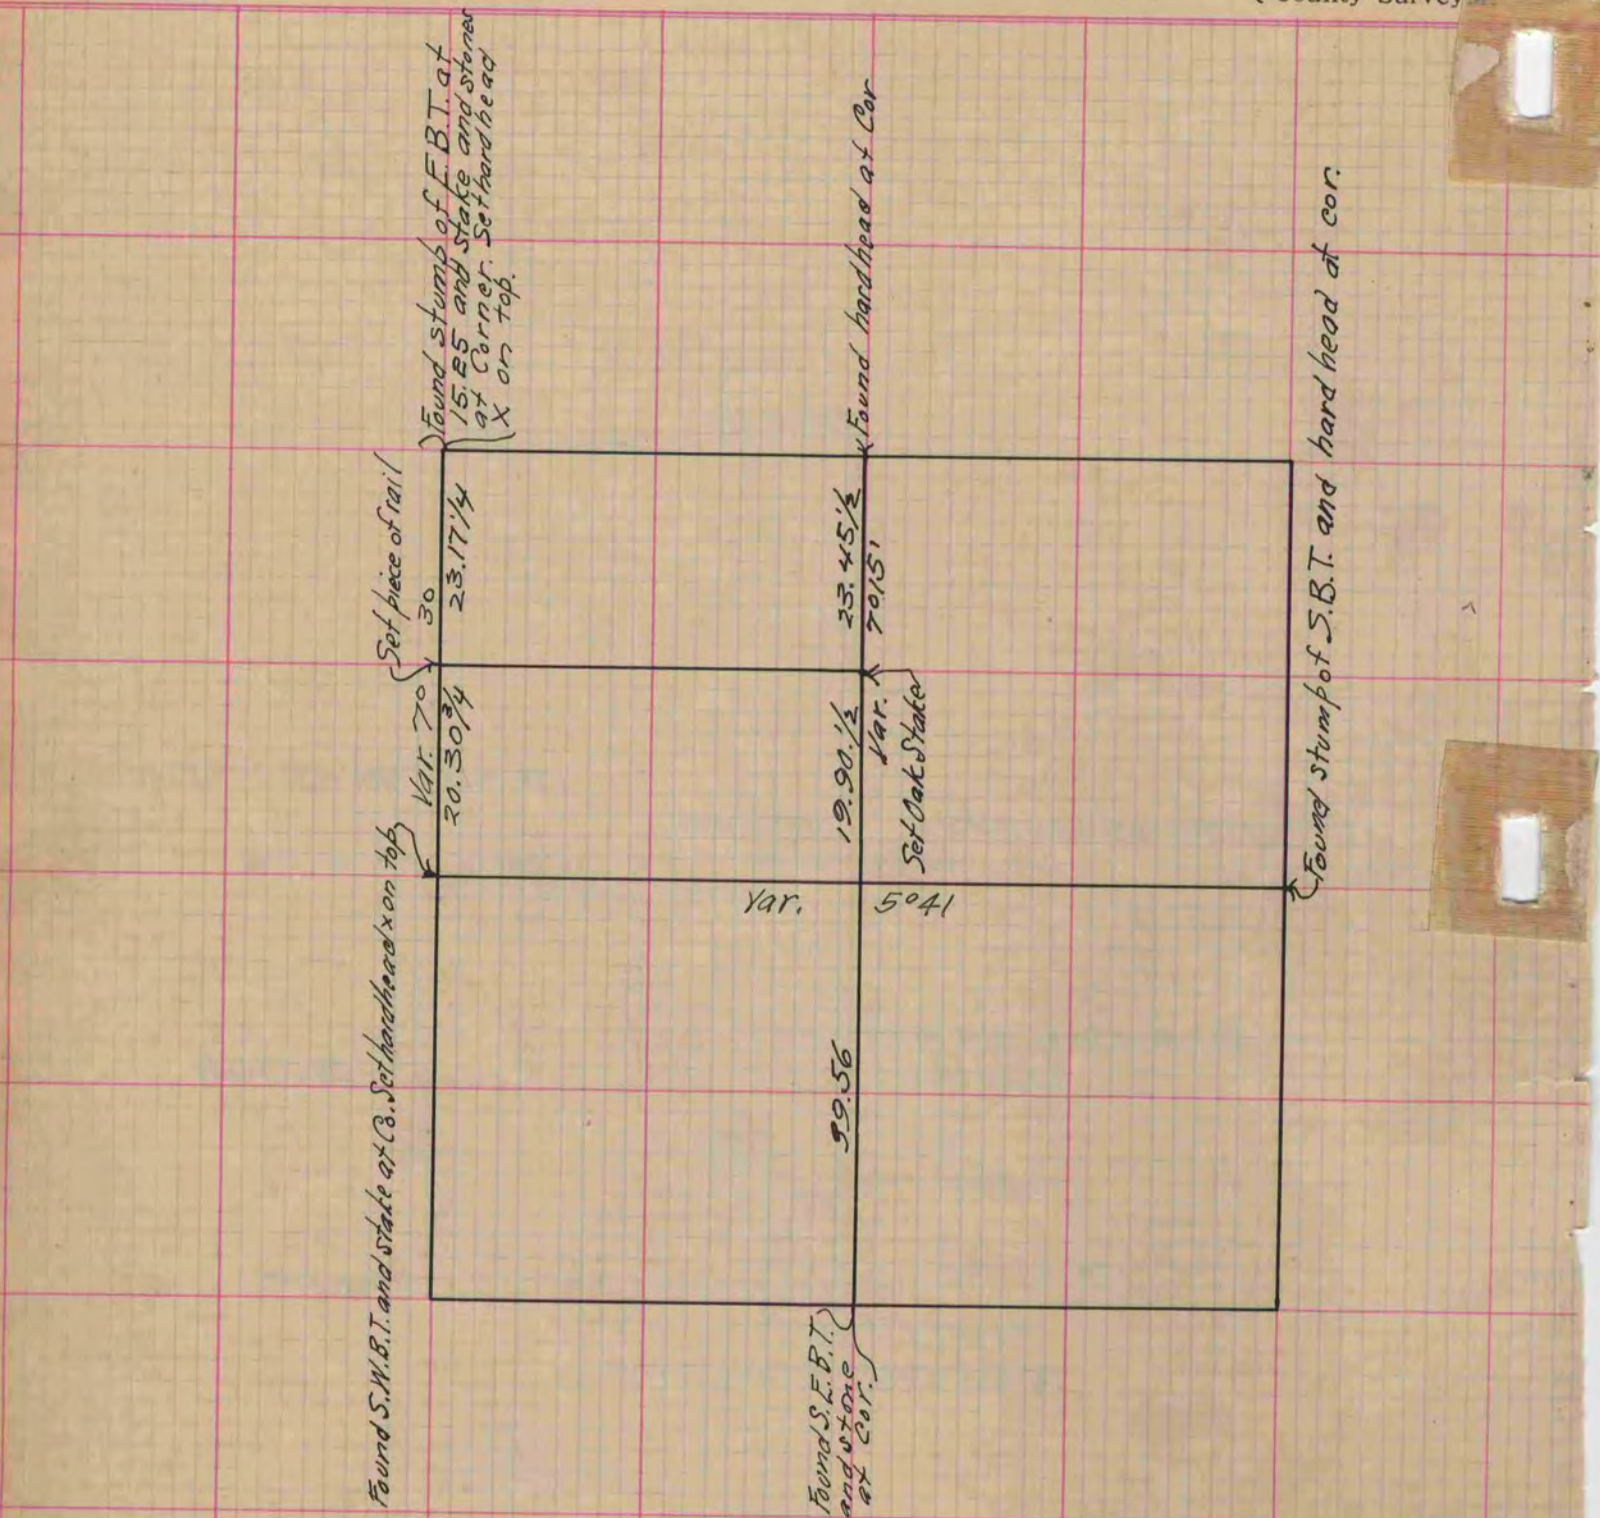

6  
V-2  
**MICROFILMED PLAT AND RECORD**

Of a Survey on Section 1 T 4 R 13 E. of the 4 P. M. in Harmony Township  
 Rock County, Wisconsin, made December the 10<sup>th</sup> + 17<sup>th</sup> 1869

COUNTY BUILDING  
 CITY OF JANESVILLE

I hereby certify that the following is a correct record of said survey as made by me.

(Signed) R.K. Lee Deputy  
R.H.B. County Surveyor

Copied from Lower 1/2 of Page 9 Vol. 2. Original County Surveyors Record