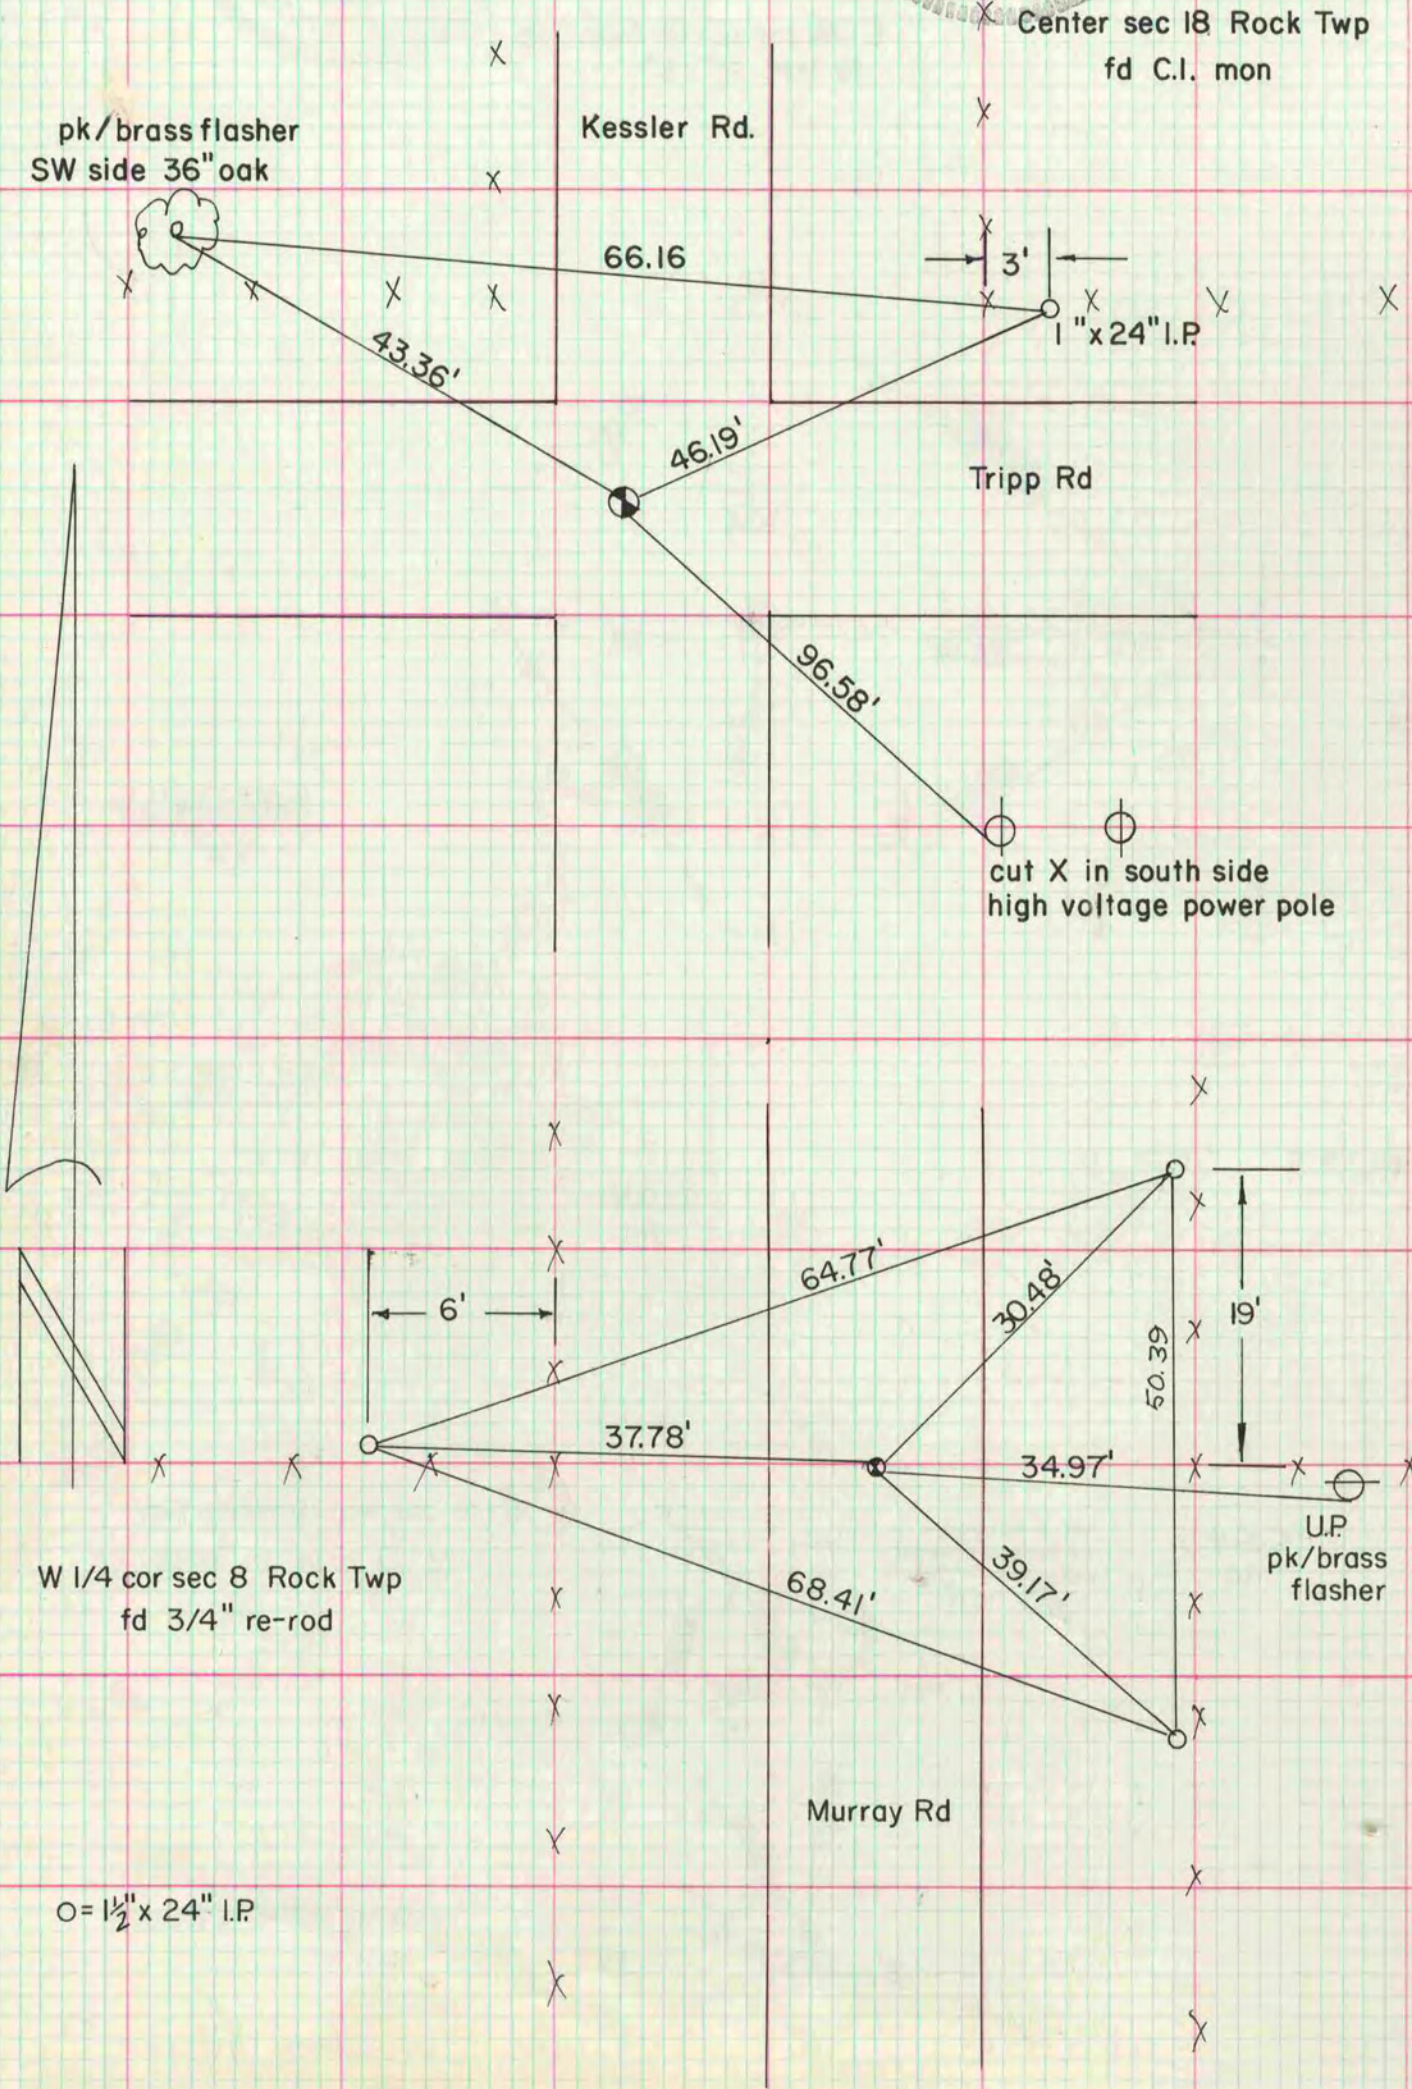

# PLAT AND RECORD

COUNTY BUILDING  
CITY OF JANESVILLE

Of a Survey on Section 8, 18 T 2 N R 12 E. of the 4 P. M. in ROCK Township

Rock County, Wisconsin, made JAN the 25<sup>th</sup> day of JAN 1977

I hereby certify that the following is a correct record of said survey as made by me.

*Donald Barnes*

County Surveyor.

**MICROFILMED**

O = 1 1/2" x 24" I.P.