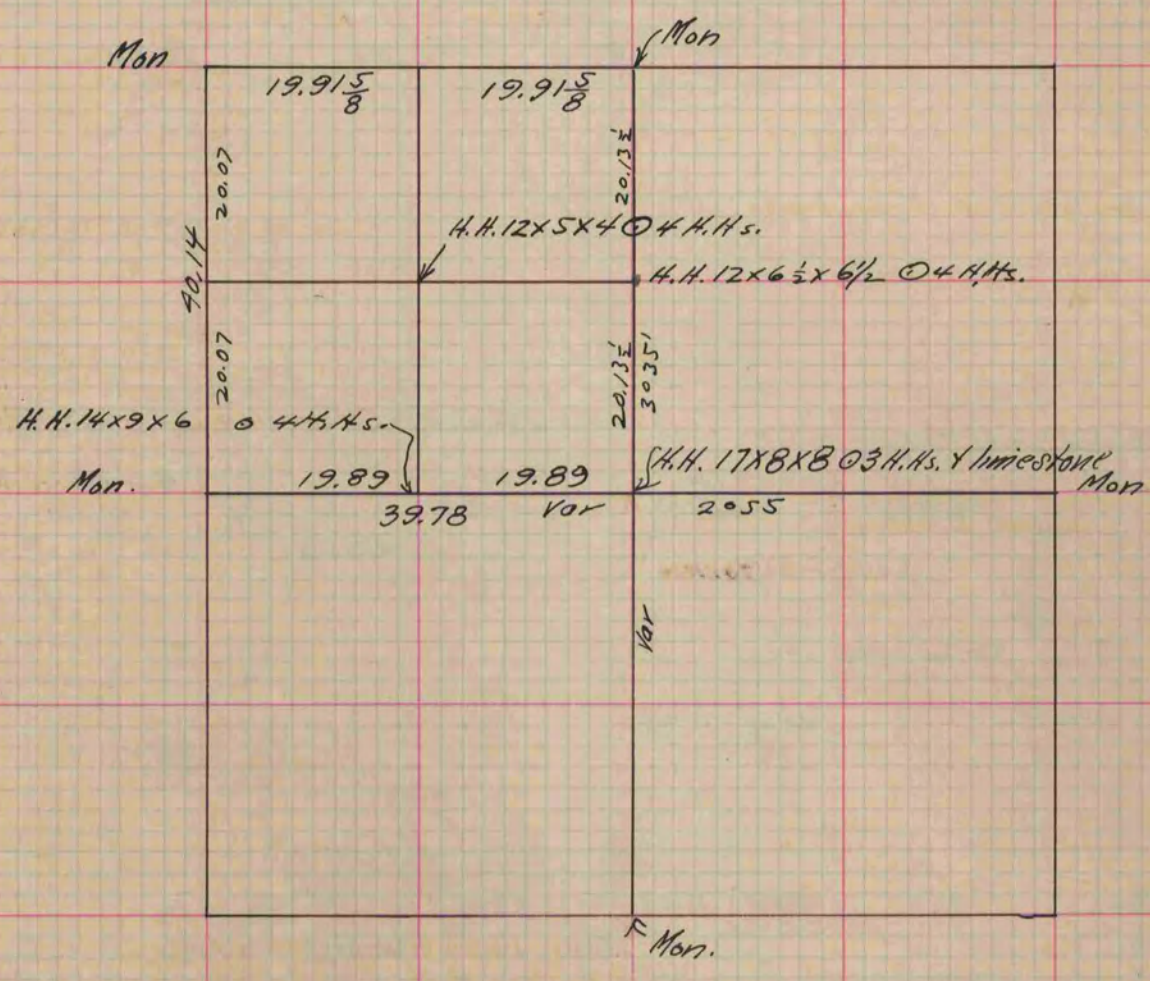

MICROFILMED PLAT AND RECORD

COUNTY BUILDING
CITY OF JANESVILLE

Of a Survey on Section 17 T 4 R 13 E. of the 4 P. M. in Milton Township

Rock County, Wisconsin, made JUNE the 7 1893

I hereby certify that the following is a correct record of said survey as made by me.

(Signed) O.G. Bleedorn
R.H.B. County Surveyor.

Copied from P. 371 Vol. 2. County Surveyors Records.