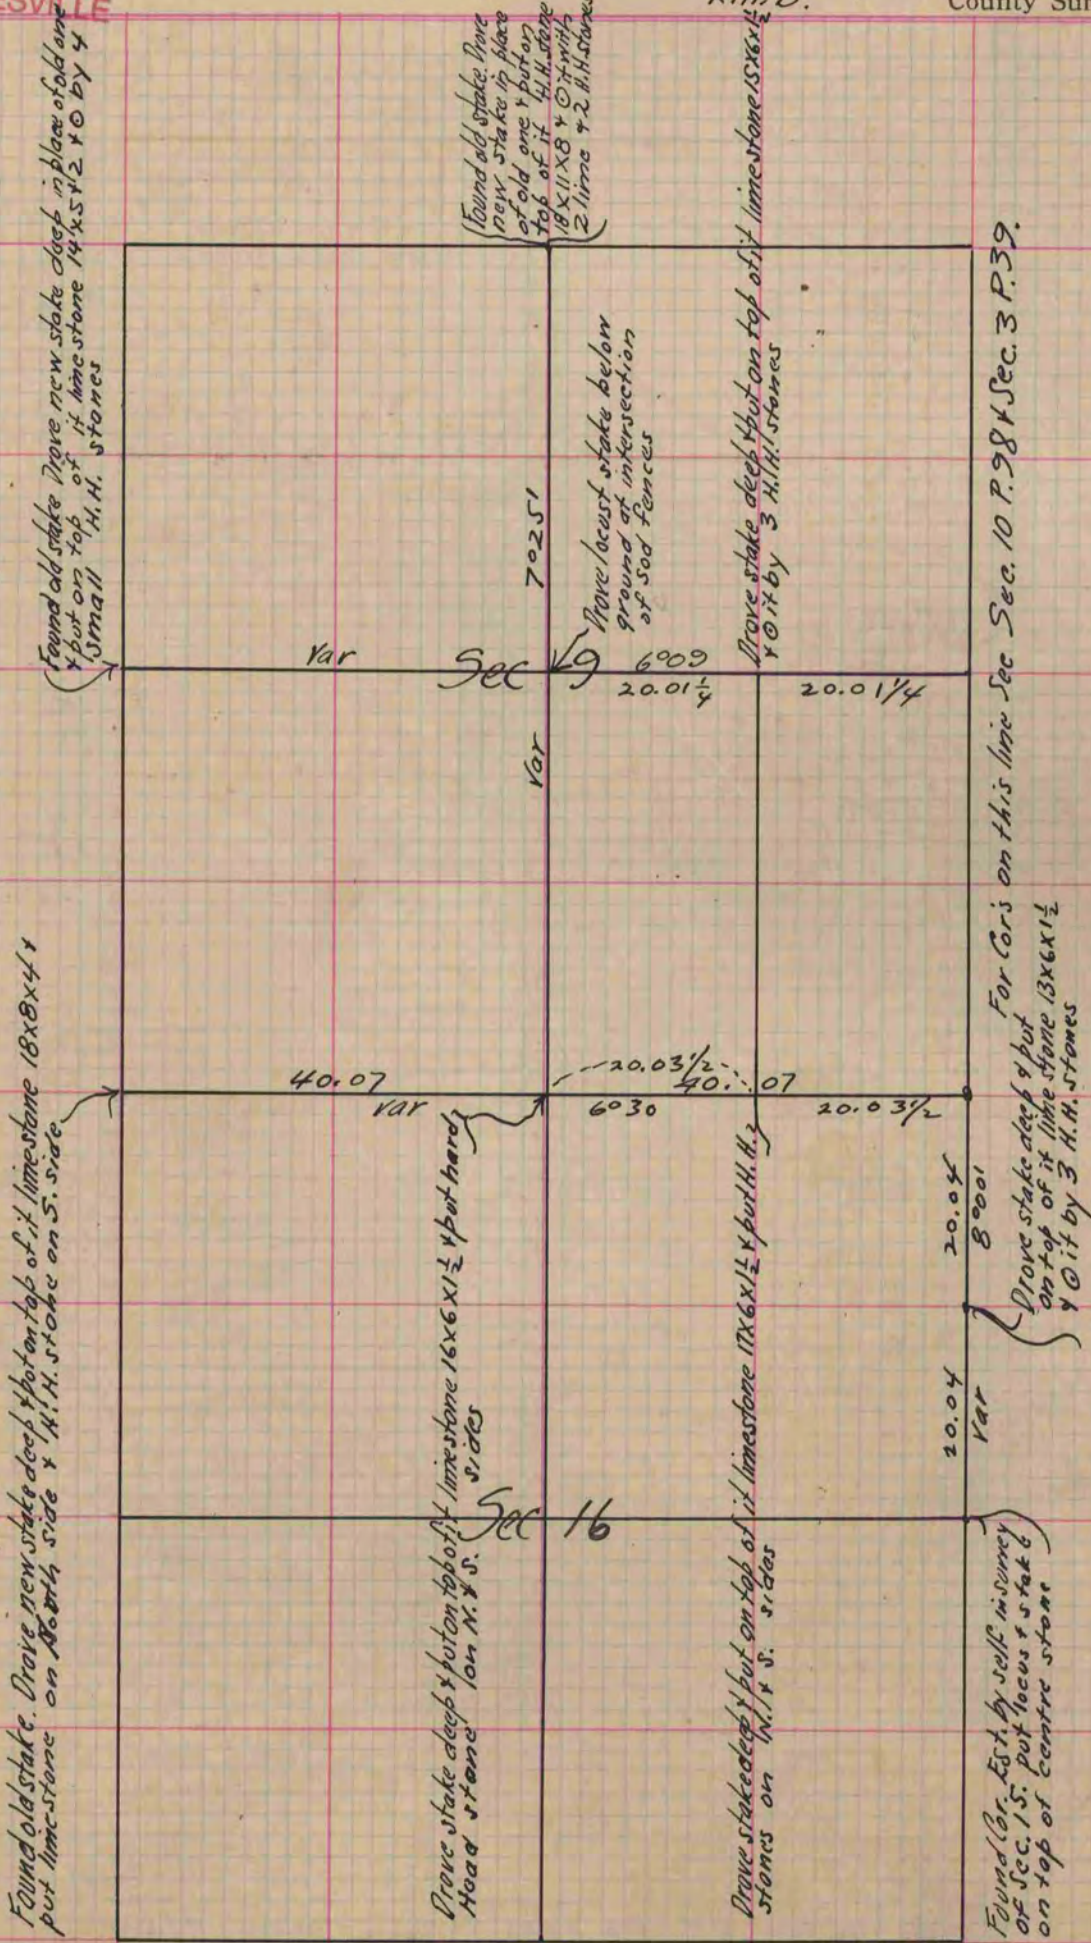

PLAT AND RECORD

Of a Survey on Section 9 & 16 T 2 R 14 E. of the 4 P. M. in Bradford Township
Rock County, Wisconsin, made June the 2 1874

I hereby certify that the following is a correct record of said survey as made by me.

COUNTY BUILDING
CITY OF JANESVILLE

(Signed) Edward Ruger
R.H.B. County Surveyor.

Copied from P. 99 Vol. 2 Original County Surveyors Record