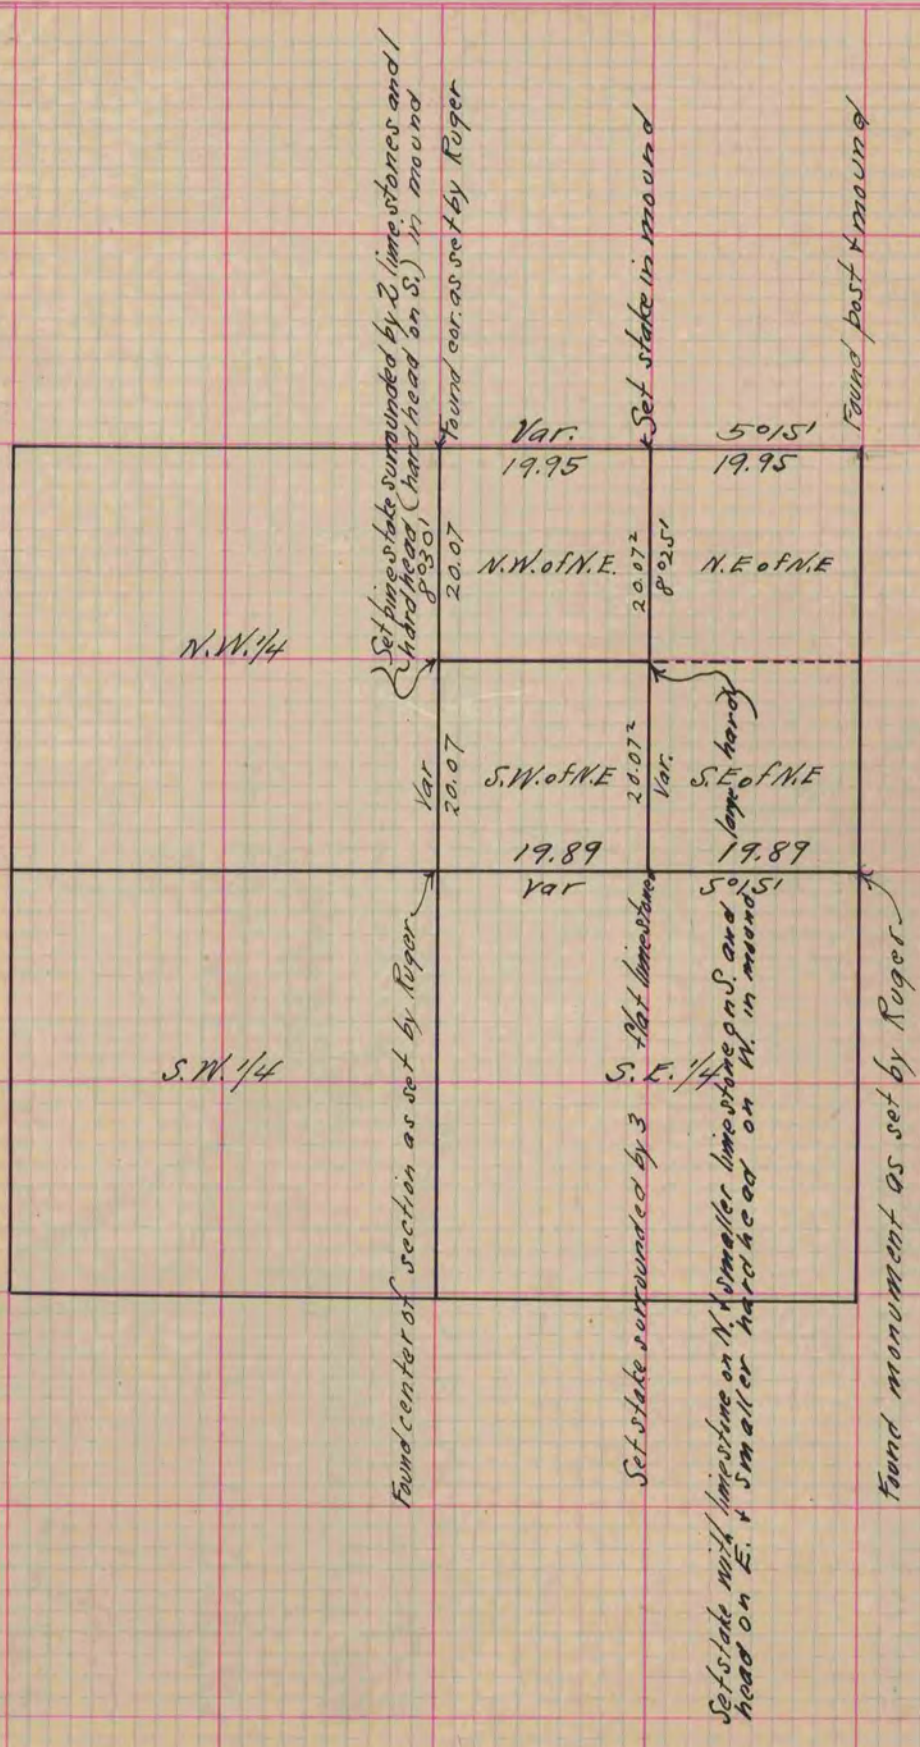

MICROFILMED

PLAT AND RECORD

COUNTY BUILDING
CITY OF JANESVILLE

Of a Survey on Section 15 T 2 R 13 E. of the 4 P. M. in La Prairie Township

Rock County, Wisconsin, made October the 15th 1867

I hereby certify that the following is a correct record of said survey as made by me.

(Signed) S. D. Locke
R. H. B. County Surveyor.

Copied from Page 250 Vol. 1. Original County Surveyors Record