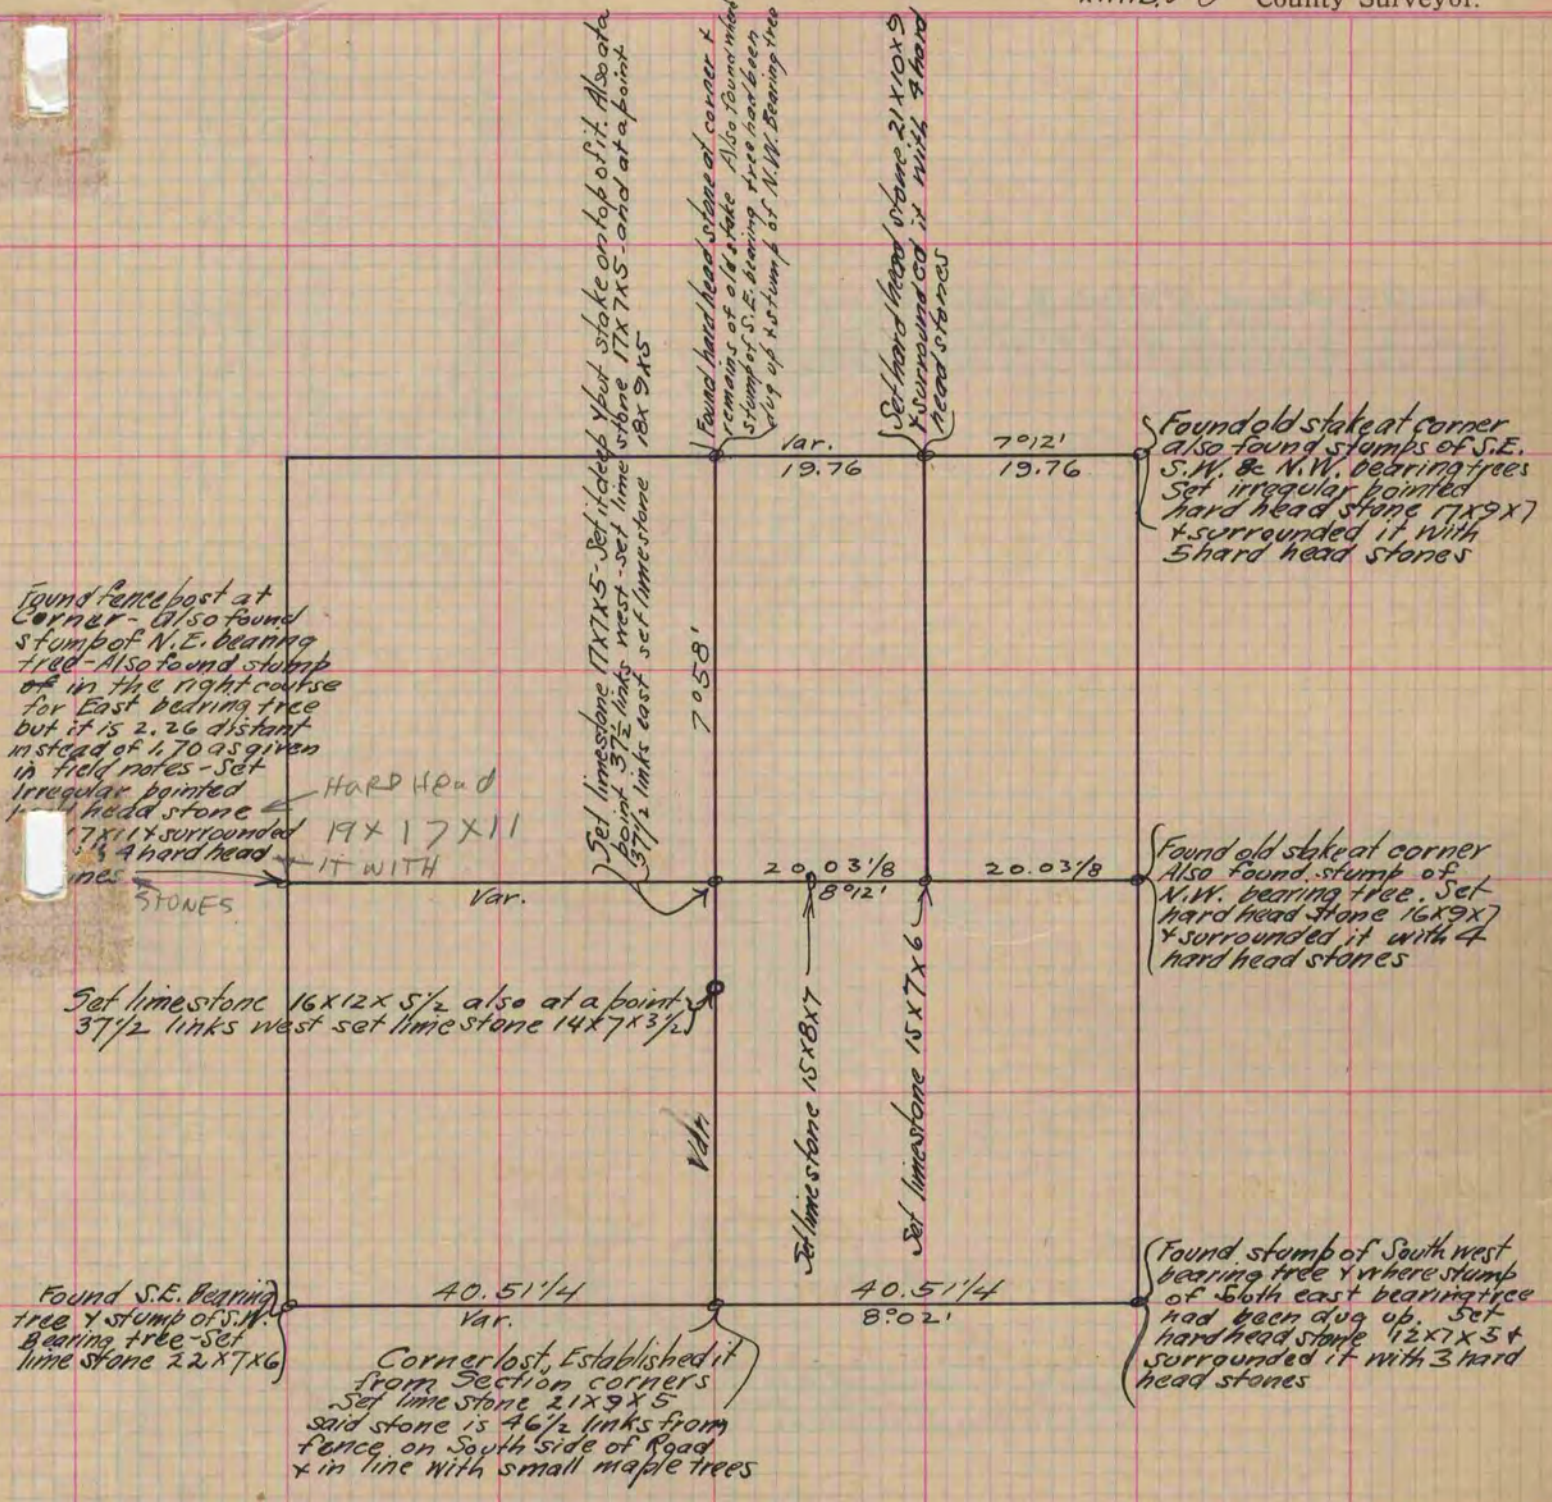

MICROFILMED PLAT AND RECORD

57
V-2

COUNTY BUILDING
CITY OF JANESVILLE

Of a Survey on Section 8 T 4 R 12 E. of the 4 P. M. in Fulton Township

Rock County, Wisconsin, made March 31st & April the 1+3 1871

I hereby certify that the following is a correct record of said survey as made by me.

(Signed) Edward Ruger
R.H.B. County Surveyor.

Copied from page 36 Vol. 2. Original County Surveyors Record