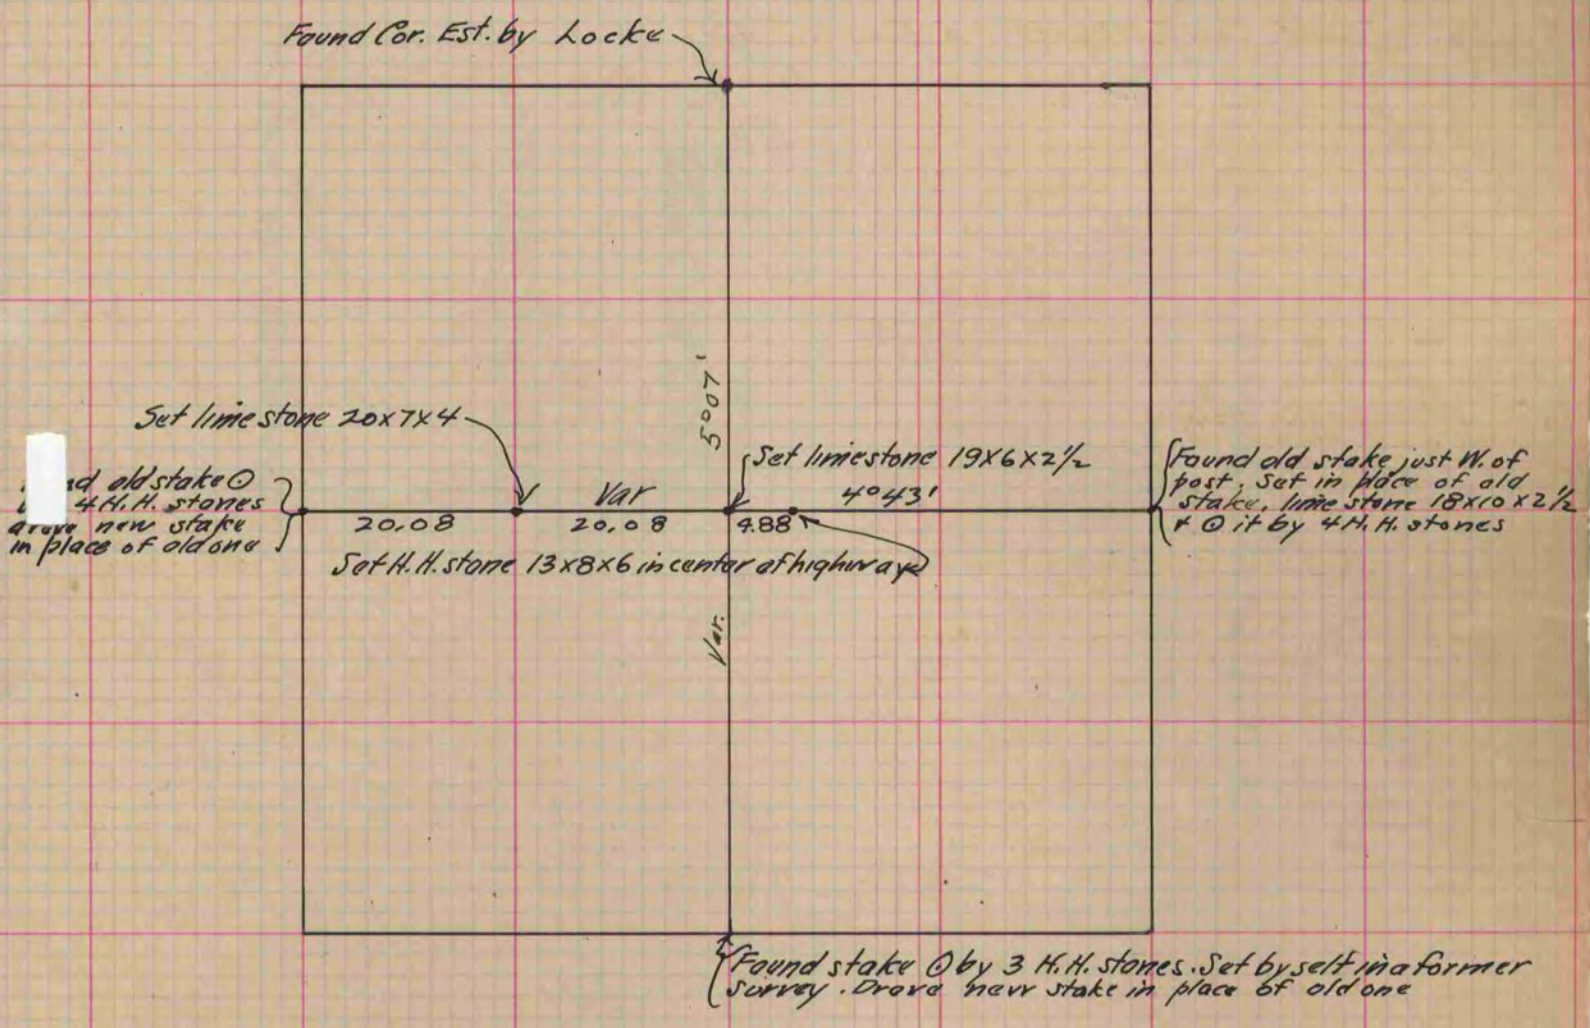

MICROFILMED

PLAT AND RECORD

250

V-2

COUNTY BUILDING
CITY OF JANESVILLE

Of a Survey on Section 17 T 1 R 12 E. of the 4 P. M. in Beloit Township

Rock County, Wisconsin, made June the 20 1878

I hereby certify that the following is a correct record of said survey as made by me.

(Signed) Edward Ruger
R.H.B. County Surveyor.

Copied From page 213 Vol. 2. County Surveyor's Record