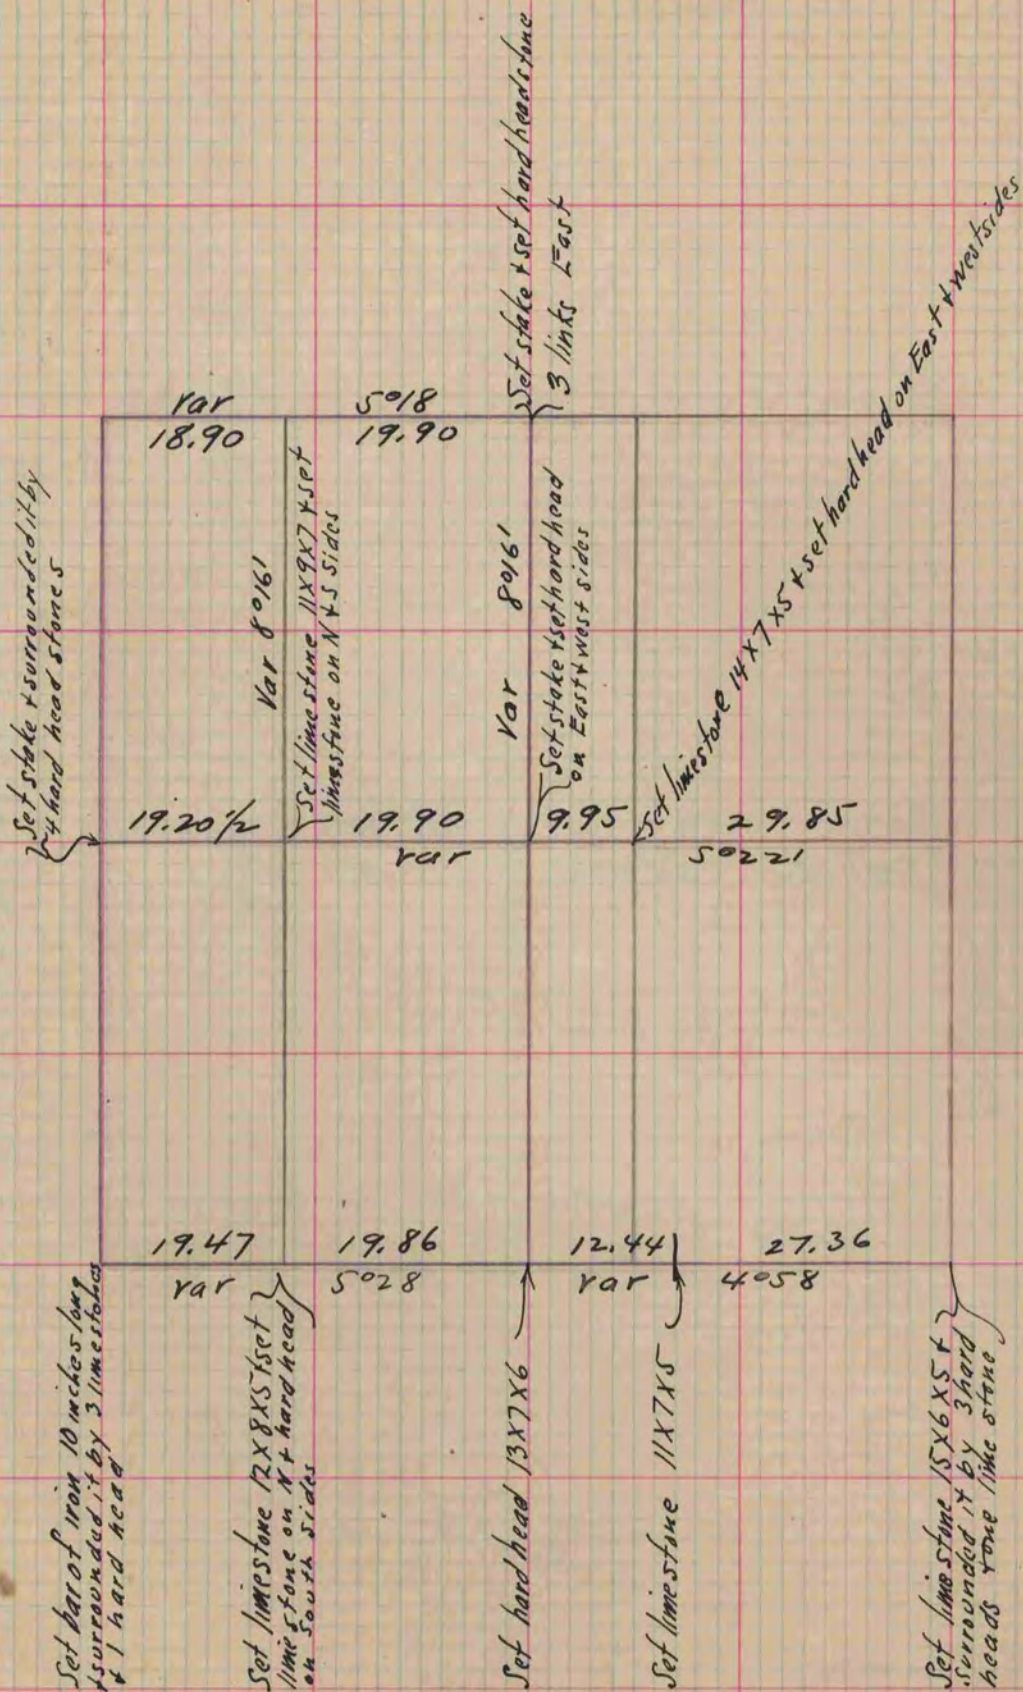

MICROFILMED
MICROFILMED

PLAT AND RECORD

171
V-1

COUNTY BUILDING
CITY OF JANESVILLE

Of a Survey on Section 19 T 3 R 14 E. of the 4 P. M. in Johnstown Township

Rock County, Wisconsin, made June the 21st 1861

I hereby certify that the following is a correct record of said survey as made by me.

(Signed) Edward Ruger

R.H.B.

County Surveyor.

Copied from Page 180 Vol. 1. County Surveyors Record