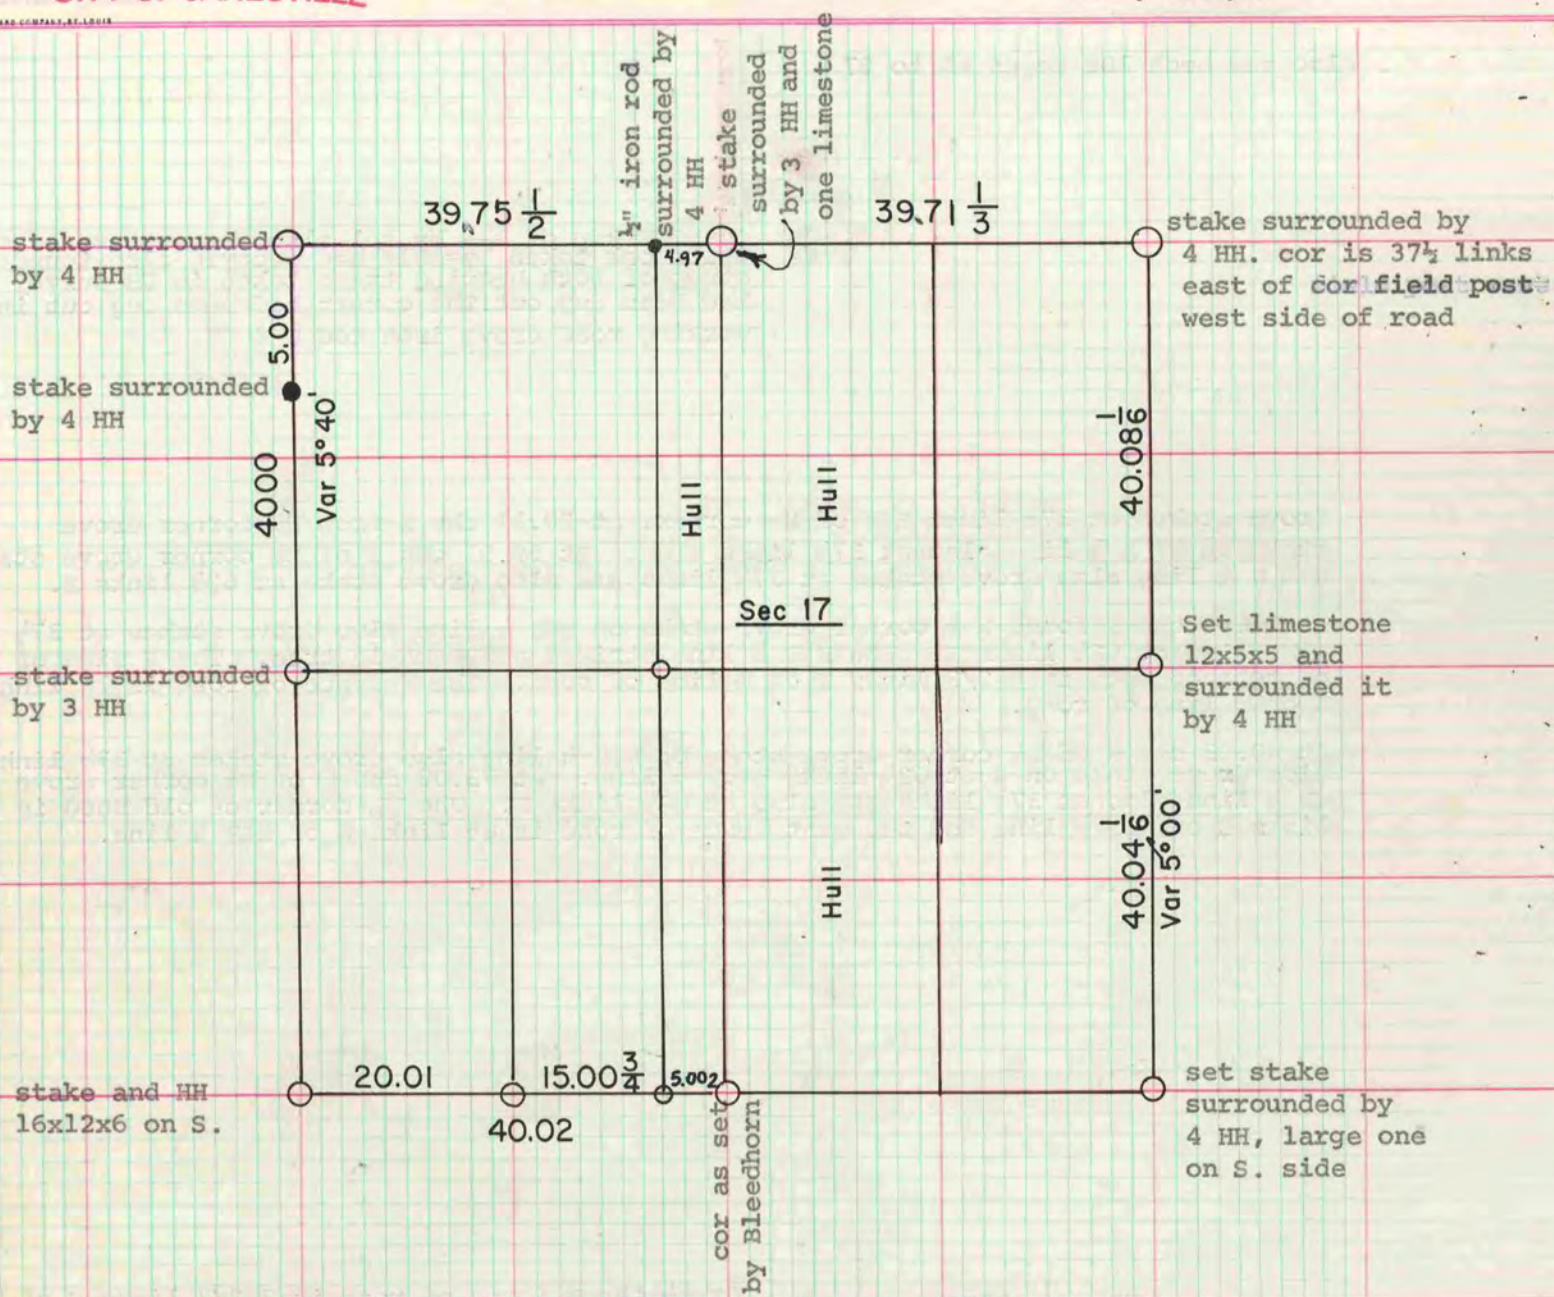

PLAT AND RECORD

Of a Survey on Section 17 T 3 R 14 E. of the 4 P. M. in JOHNSTOWN Township

Rock County, Wisconsin, made JANUARY the 12, 15, 16 # 1857

I hereby certify that the following is a correct record of said survey as made by me.

COUNTY BUILDING
CITY OF JANESVILLE

unknown
County Surveyor.

The above drawing is a copy of a survey done January 12, 15, 16, 1857 and recorded in the "COUNTY SURVEYOR'S RECORD - 1859 to 1906" on page 71 in the back of the book.