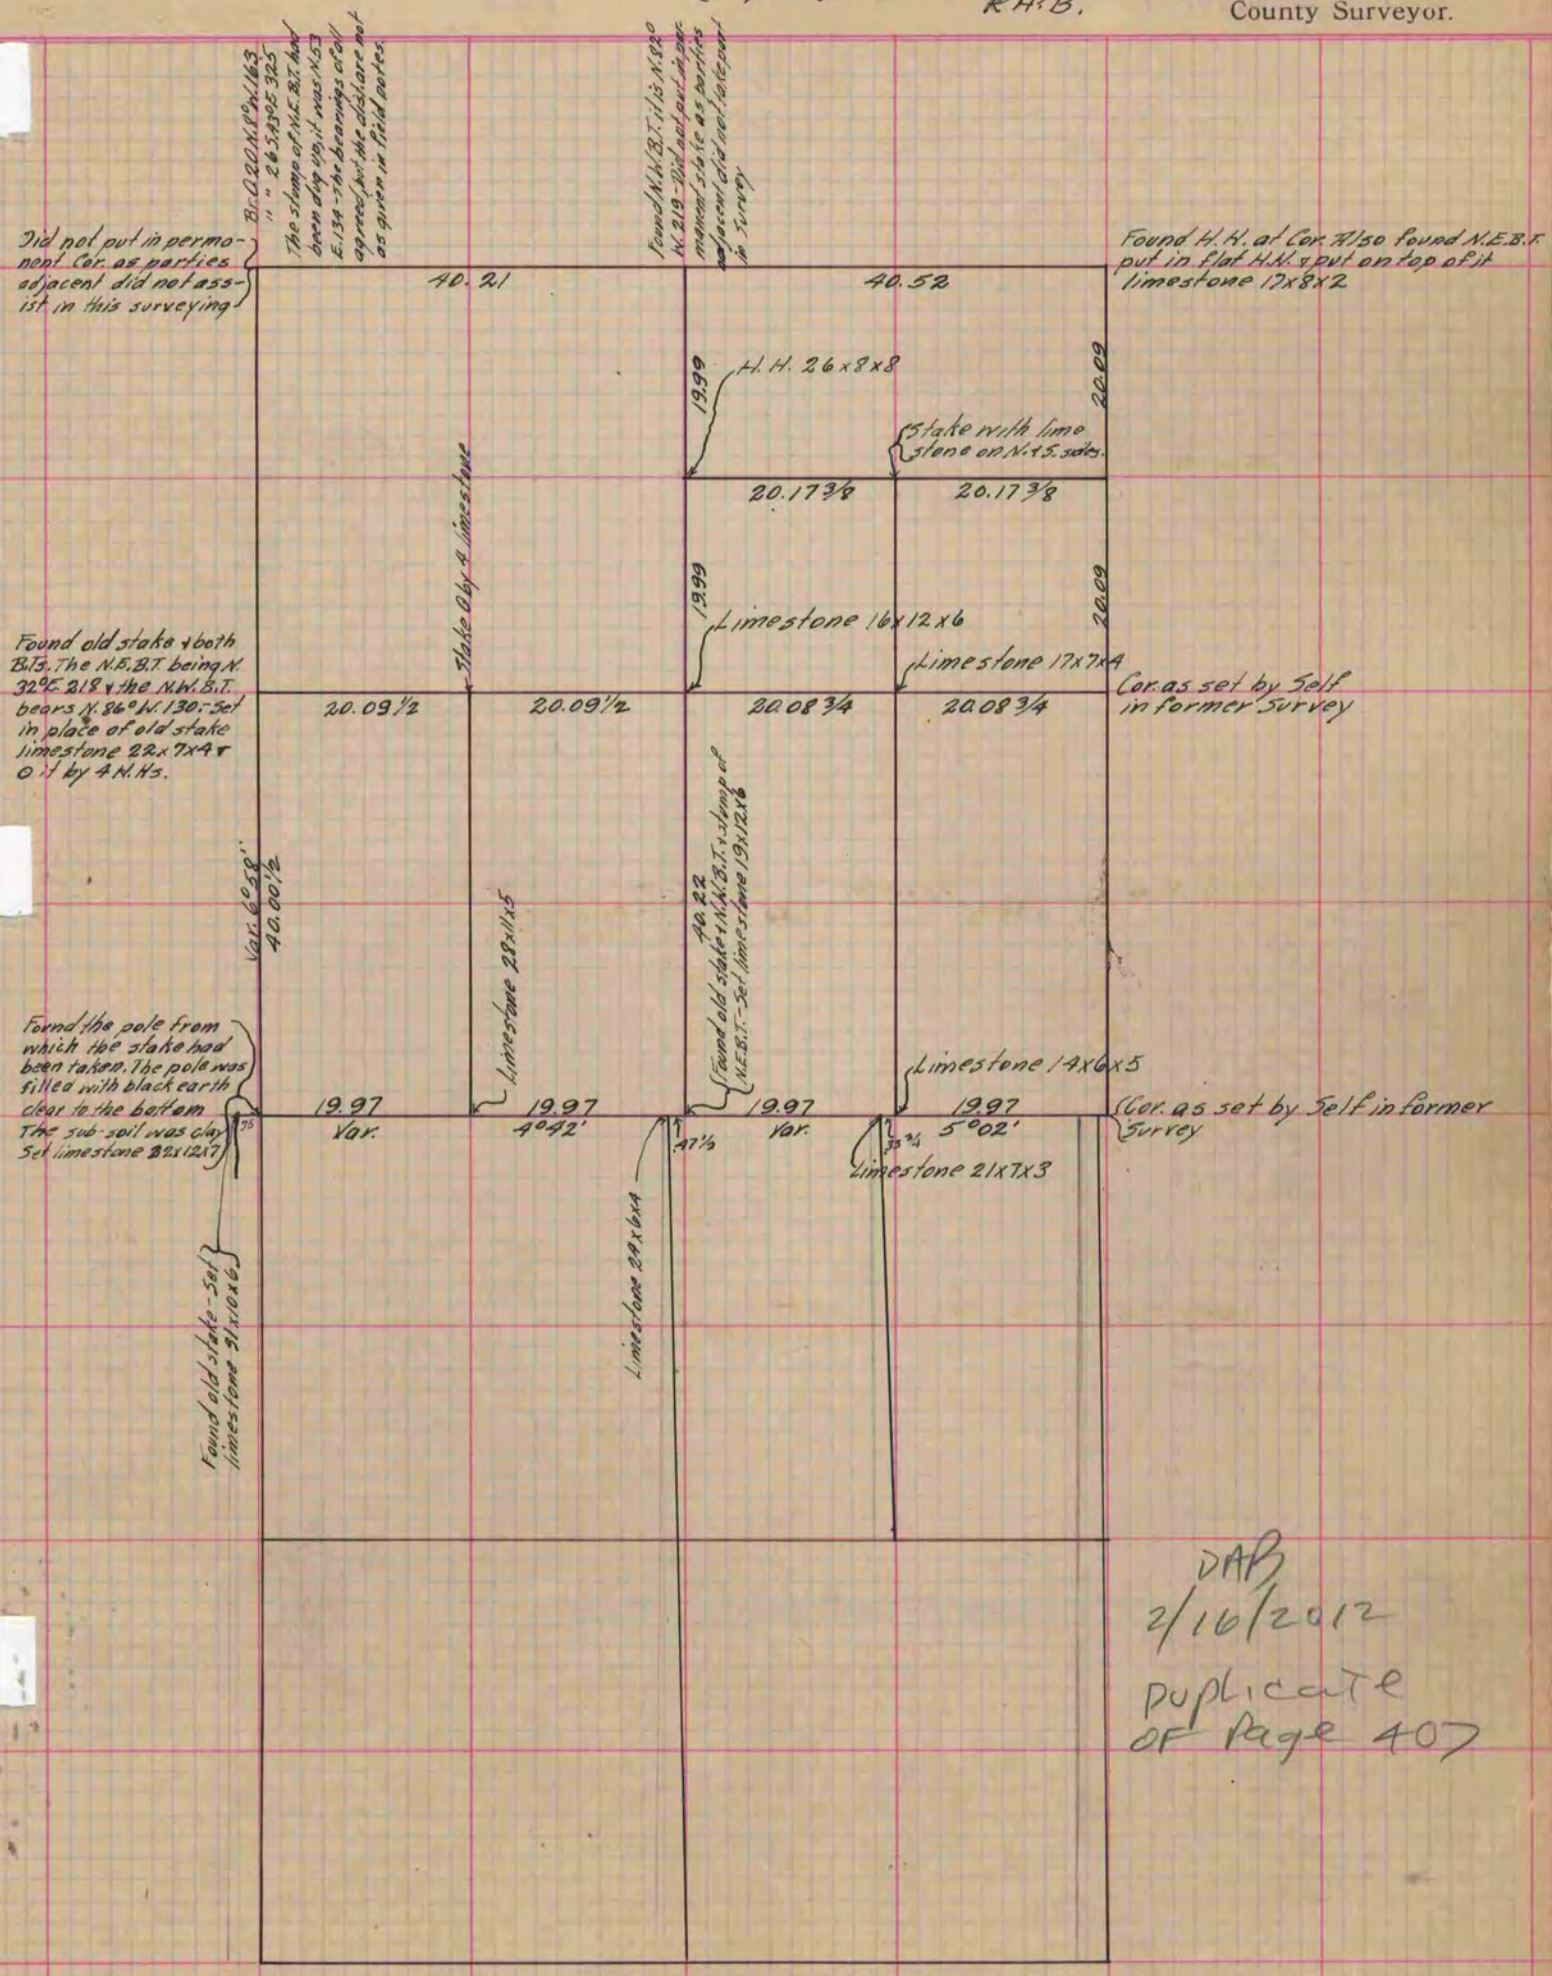

# PLAT AND RECORD

**MICROFILMED**

COUNTY BUILDING  
CITY OF JANESVILLE

Of a Survey on Section 32 T 3 R 10 E. of the 4 P. M. in Magnolia Township  
" " 5 T. 2 R. 10 Spring Valley 2/16/2012  
Rock County, Wisconsin, made the 19 1882 DAB

I hereby certify that the following is a correct record of said survey as made by me.

(Signed) Edward Ruger  
R.H.B. County Surveyor.

DAB  
2/16/2012  
Duplicate  
of Page 407