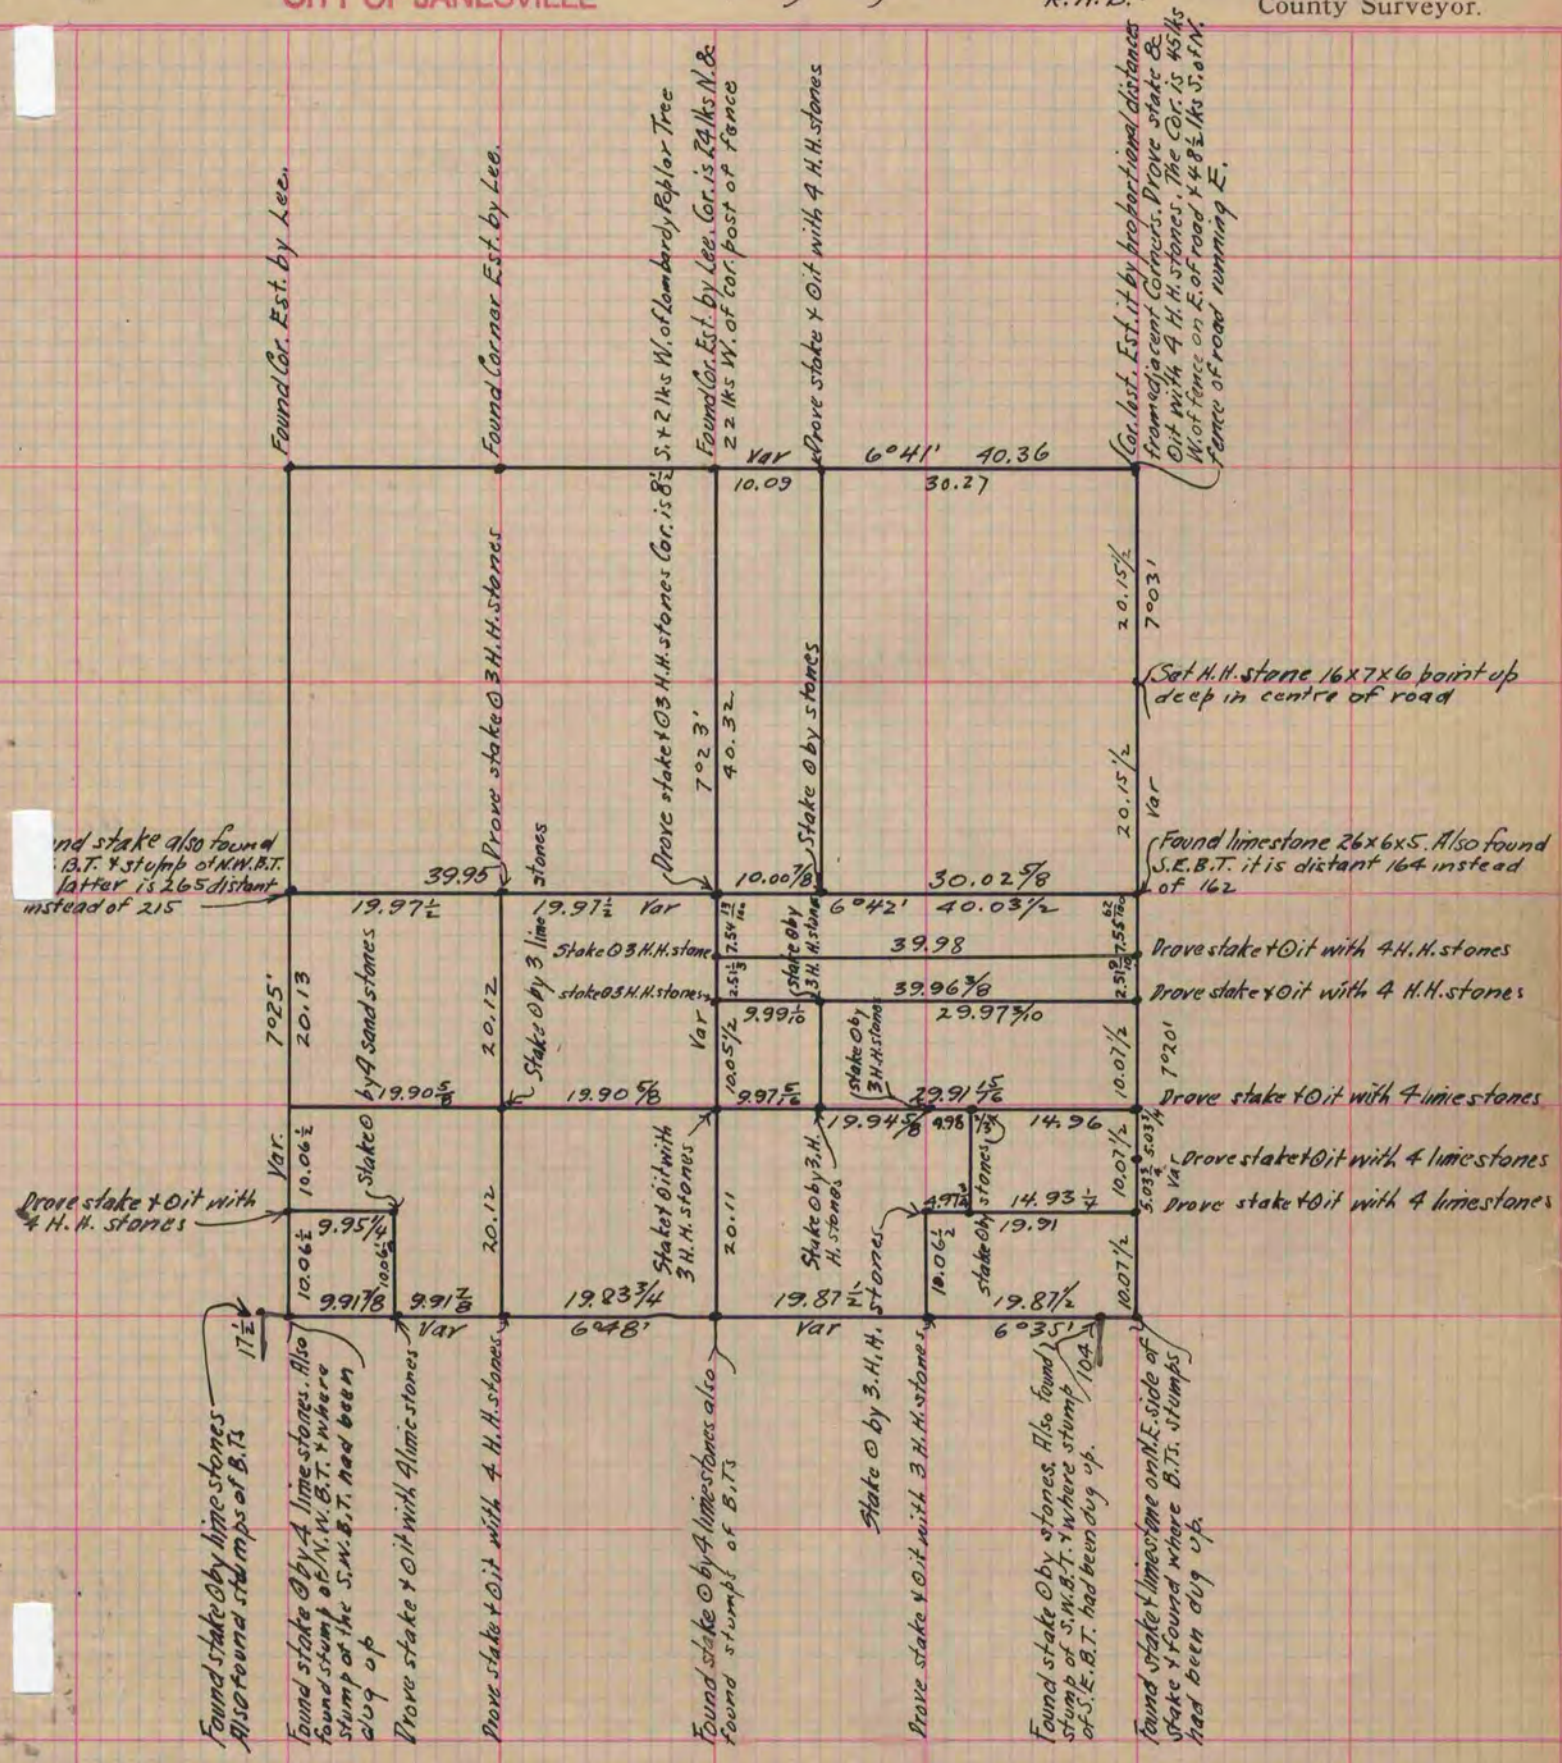

# PLAT AND RECORD

MICROFILMED

Of a Survey on Section 33 T 3 R 10 E. of the 4 P. M. in Magnolia Township

Rock County, Wisconsin, made May the 12-13 & 14 1874

I hereby certify that the following is a correct record of said survey as made by me.

COUNTY BUILDING  
CITY OF JANESVILLE

(Signed) Edward Ruger  
R.H.B.

County Surveyor.

Copied from p. 91 Vol. 2. Original County Surveyors Record