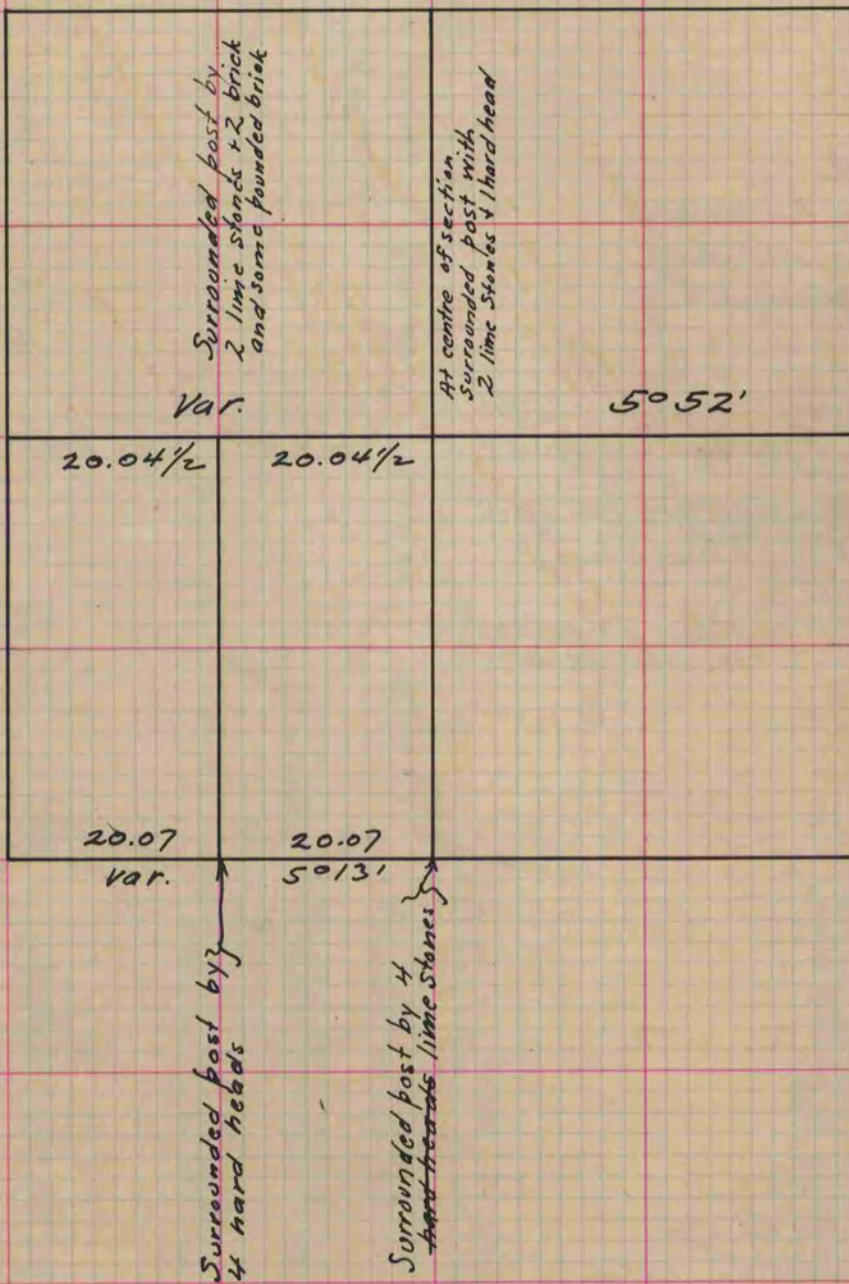

# PLAT AND RECORD

113

V-1

COUNTY BUILDING  
CITY OF JANESVILLE

Of a Survey on Section 25 T 2 R 14 E. of the 4 P. M. in Bradford Township  
Rock County, Wisconsin, made October the 7<sup>th</sup> 1859

I hereby certify that the following is a correct record of said survey as made by me.

(Signed) Edward Ruger  
R.H.B. County Surveyor.

Copied From Page 122 Vol. One Original County Surveyors Record