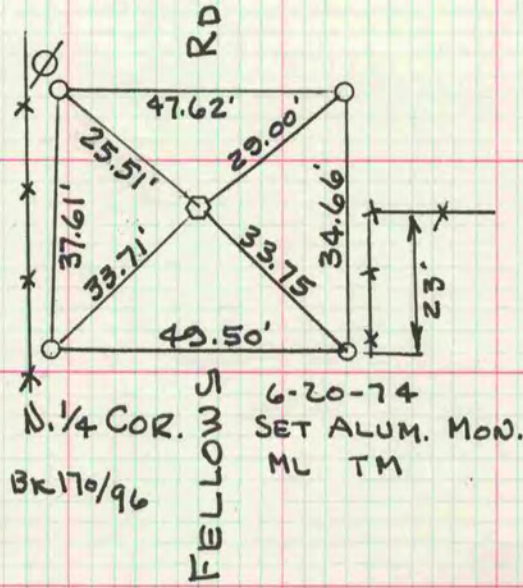

88
V-5

VOL. 5 PLAT AND RECORD

COUNTY BUILDING
CITY OF JANESVILLE

Of a Survey on Section 4 T 3 N R 11 E. of the 4 P. M. in CENTER Township

Rock County, Wisconsin, made JUNE the 20th 1974

I hereby certify that the following is a correct record of said survey as made by me.

MICROFILMED

Hugh J. Bee
County Surveyor.

SEE VOL. 5 P. 10
FOR E. 1/4 COR.