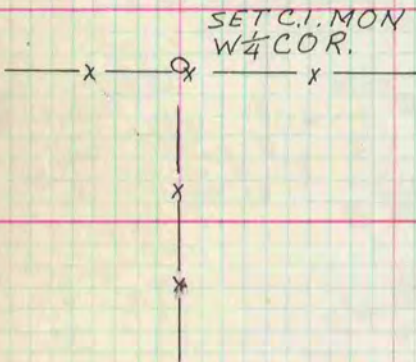

VOL. 5 PLAT AND RECORD

COUNTY BUILDING
CITY OF JANESVILLE

Of a Survey on Section 13 T 3 N. R 11 E. of the 4 P. M. in CENTER Township

Rock County, Wisconsin, made JULY the 17th 1974

I hereby certify that the following is a correct record of said survey as made by me.

Hugh J. See
County Surveyor.

MICROFILMED

29 MAY '75
OFS - R.P.
F.B. 4/4
DUG & FD NOTHING
RESET BY PRORATION
AND OCCUPATION