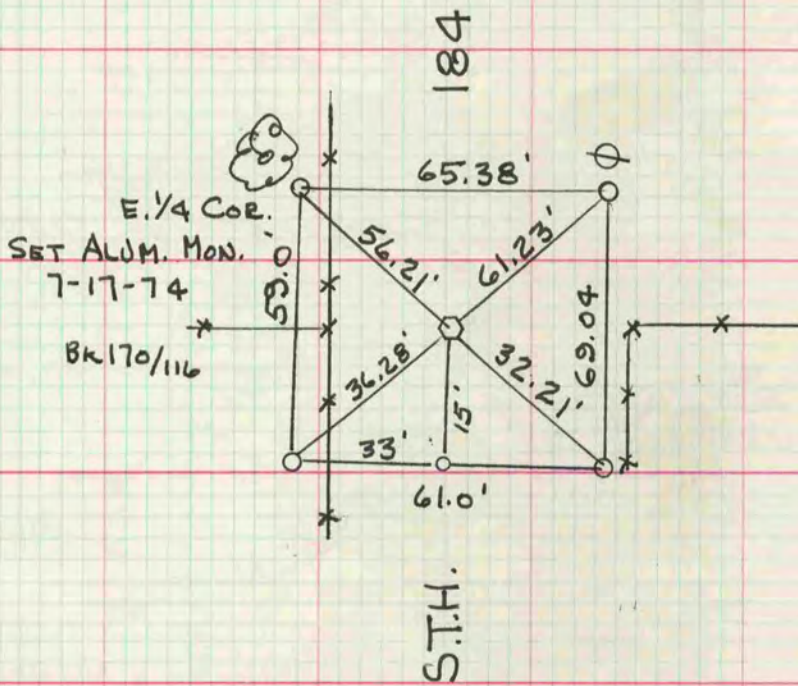

VOL. 5 PLAT AND RECORD

COUNTY BUILDING
CITY OF JANESVILLE

Of a Survey on Section 13 T 3 N. R 11 E. of the 4 P. M. in CENTER Township

Rock County, Wisconsin, made JULY the 17th 1974

I hereby certify that the following is a correct record of said survey as made by me.

Hugh J. See
County Surveyor.

MICROFILMED

29 MAY '75
OFS - R.P.
F.B. 4/4
DUG & FD NOTHING
RESET BY PRORATION
AND OCCUPATION