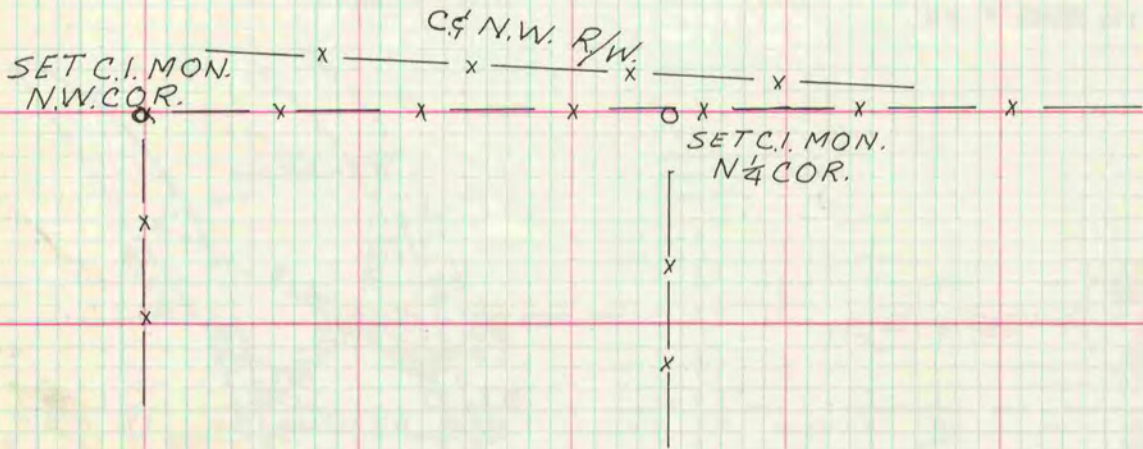

VOL. 5 PLAT AND RECORD

COUNTY BUILDING
CITY OF JANESVILLE

Of a Survey on Section 13 T 3 N. R 11 E. of the 4 P. M. in CENTER Township

Rock County, Wisconsin, made JULY the 17th 1974

I hereby certify that the following is a correct record of said survey as made by me.

Hugh J. See
County Surveyor.

MICROFILMED

29 MAY '75
OFS - R.P.
F.B. 4/4
DUG & FD NOTHING
RESET BY PRORATION
AND OCCUPATION