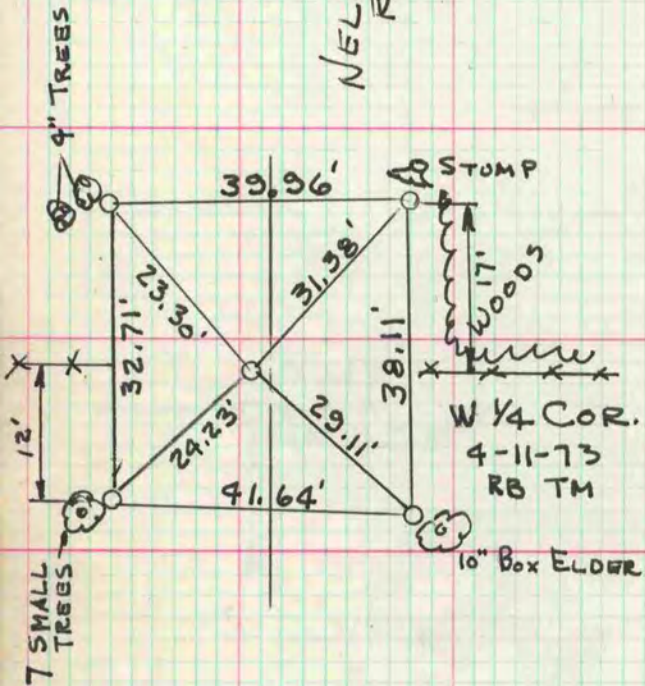

VOL. 5 PLAT AND RECORD

COUNTY BUILDING
CITY OF JANESVILLE

Of a Survey on Section 27 T 2 N. R 10 E. of the 4 P. M. in SPRING VALLEY Township

Rock County, Wisconsin, made MARCH the 15th 1973

I hereby certify that the following is a correct record of said survey as made by me.

MICROFILMED

Hugh J. Dee
County Surveyor.

BERNSTEIN RD.

S.E. COR
FO STAKE
N.S. & S.S.