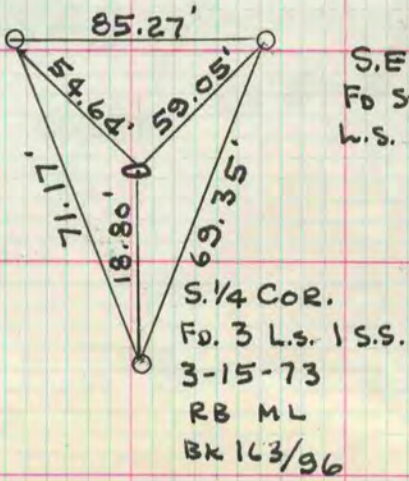

VOL. 5 PLAT AND RECORD

COUNTY BUILDING
CITY OF JANESVILLE

Of a Survey on Section 27 T 2 N. R 10 E. of the 4 P. M. in SPRING VALLEY Township

Rock County, Wisconsin, made MARCH the 15th 1973

I hereby certify that the following is a correct record of said survey as made by me.

MICROFILMED

Hugh J. Dee
County Surveyor.

BERNSTEIN RD.

S.E. COR
FO STAKE
N.S. & S.S.