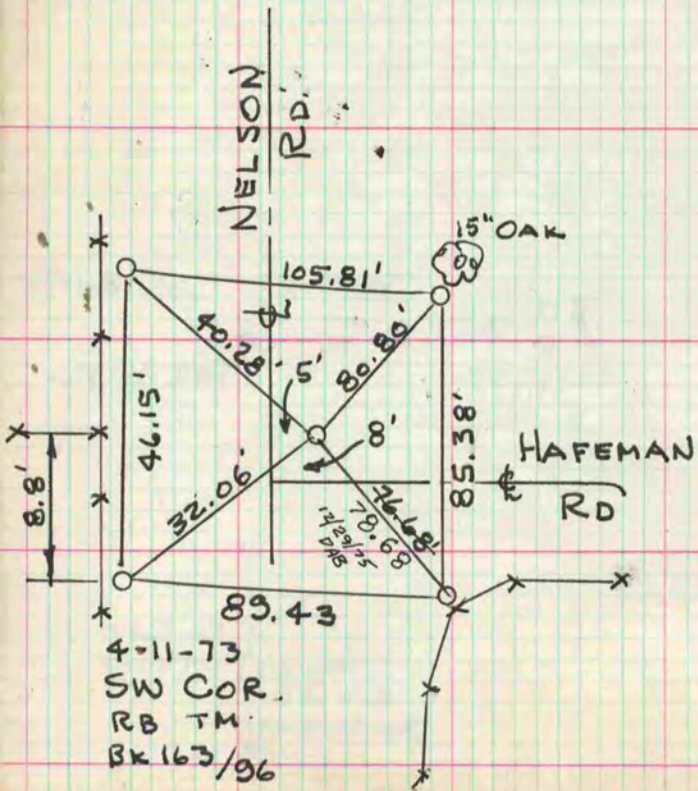

VOL. 5 PLAT AND RECORD

COUNTY BUILDING
CITY OF JANESVILLE

Of a Survey on Section 27 T 2 N. R 10 E. of the 4 P. M. in SPRING VALLEY Township

Rock County, Wisconsin, made MARCH the 15th 1973

I hereby certify that the following is a correct record of said survey as made by me.

MICROFILMED

Hugh J. Dee
County Surveyor.

BERNSTEIN RD.

S.E. COR
FO STAKE
N.S. & S.S.