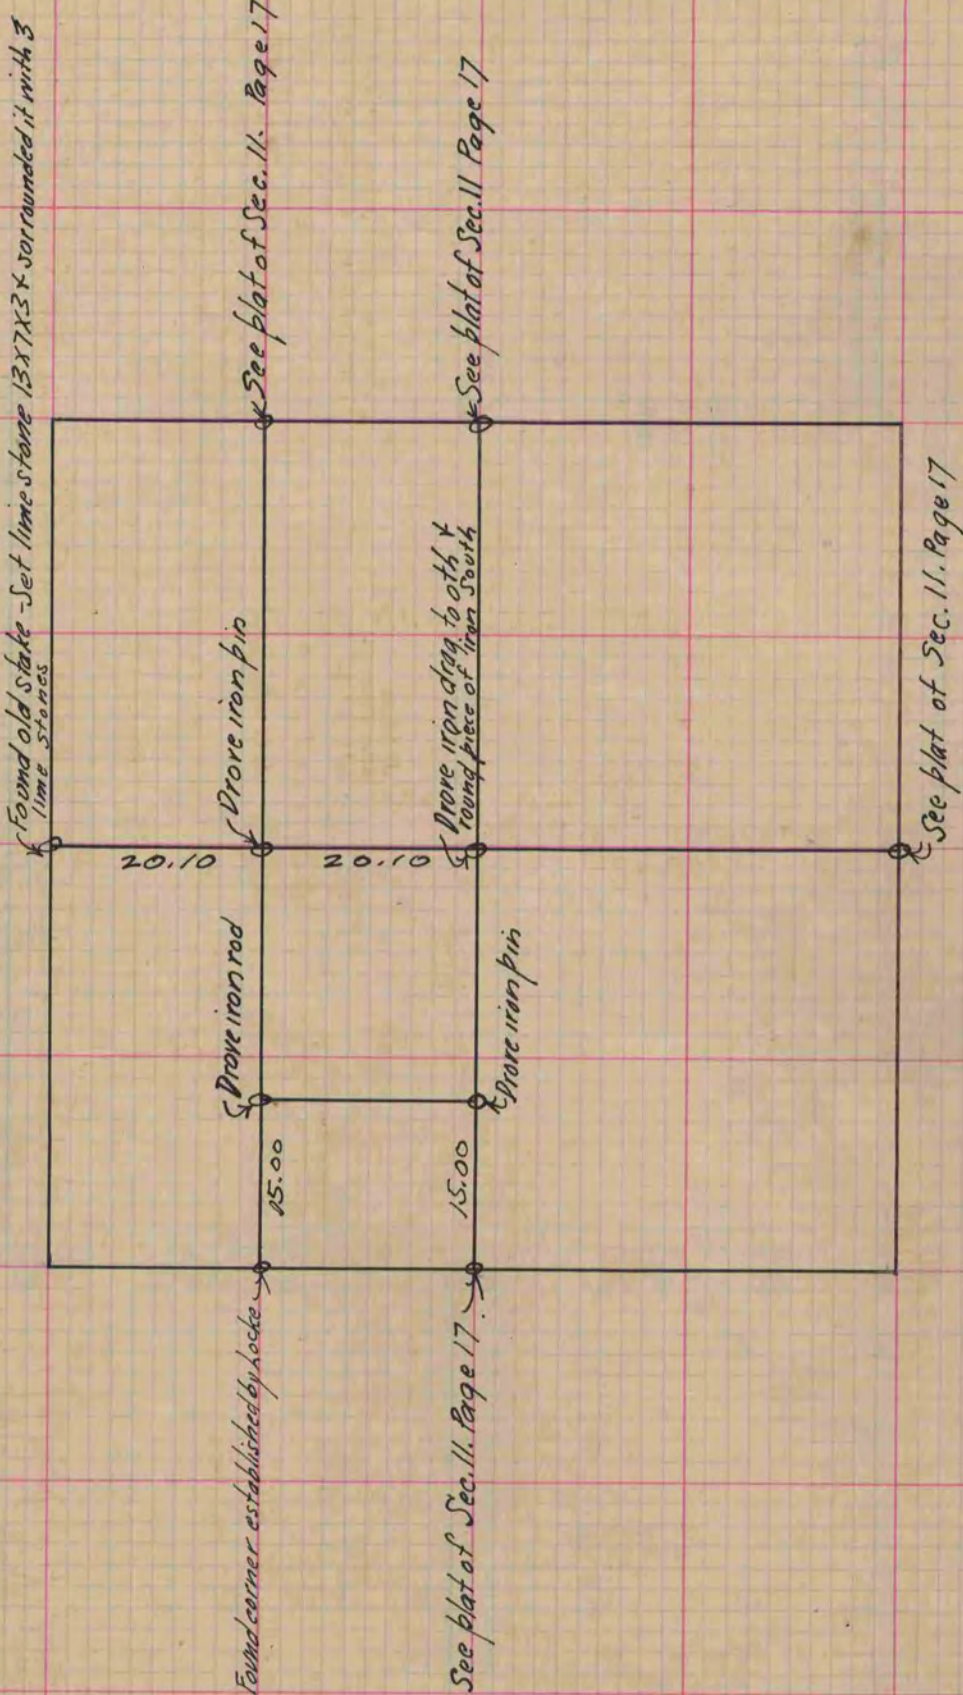

# MICROFILMED PLAT AND RECORD

37  
V-2

CITY OF JANESVILLE

Of a Survey on Section 11 T 2 R 12 E. of the 4 P. M. in Rock Township  
Rock County, Wisconsin, made July the 19 1870

I hereby certify that the following is a correct record of said survey as made by me.  
COUNTY BUILDING  
CITY OF JANESVILLE

(Signed) Edward Roger Deputy  
R.H.B. County Surveyor.

Copied from Page 26 Vol. 2 Original County Surveyors Record