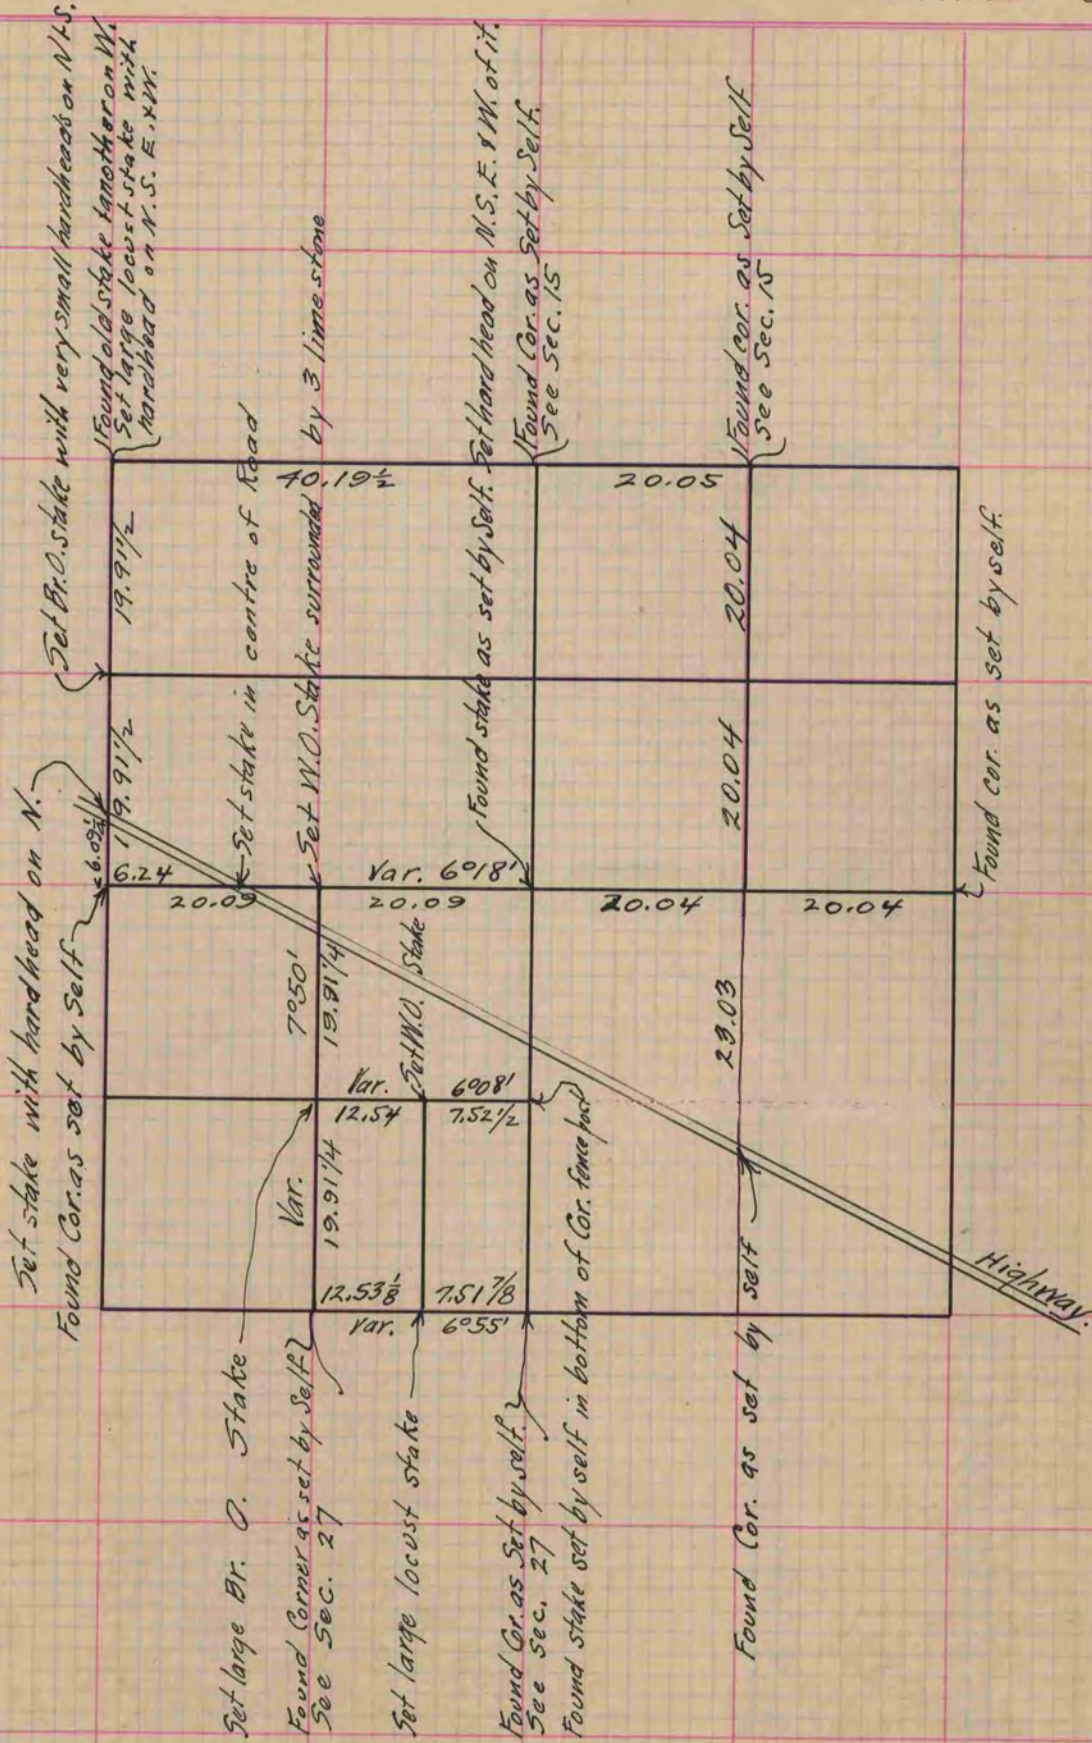

MICROFILMED PLAT AND RECORD

327
V-1

COUNTY BUILDING
CITY OF JANESVILLE

Of a Survey on Section 22 T 3 R 13 E. of the 4 P. M. in Harmony Township
Rock County, Wisconsin, made June the 17 1868

I hereby certify that the following is a correct record of said survey as made by me.

(Signed) J. D. Locke
R. H. B. County Surveyor.

Copied from Page 270 Vol. 1. Original County Surveyors Record