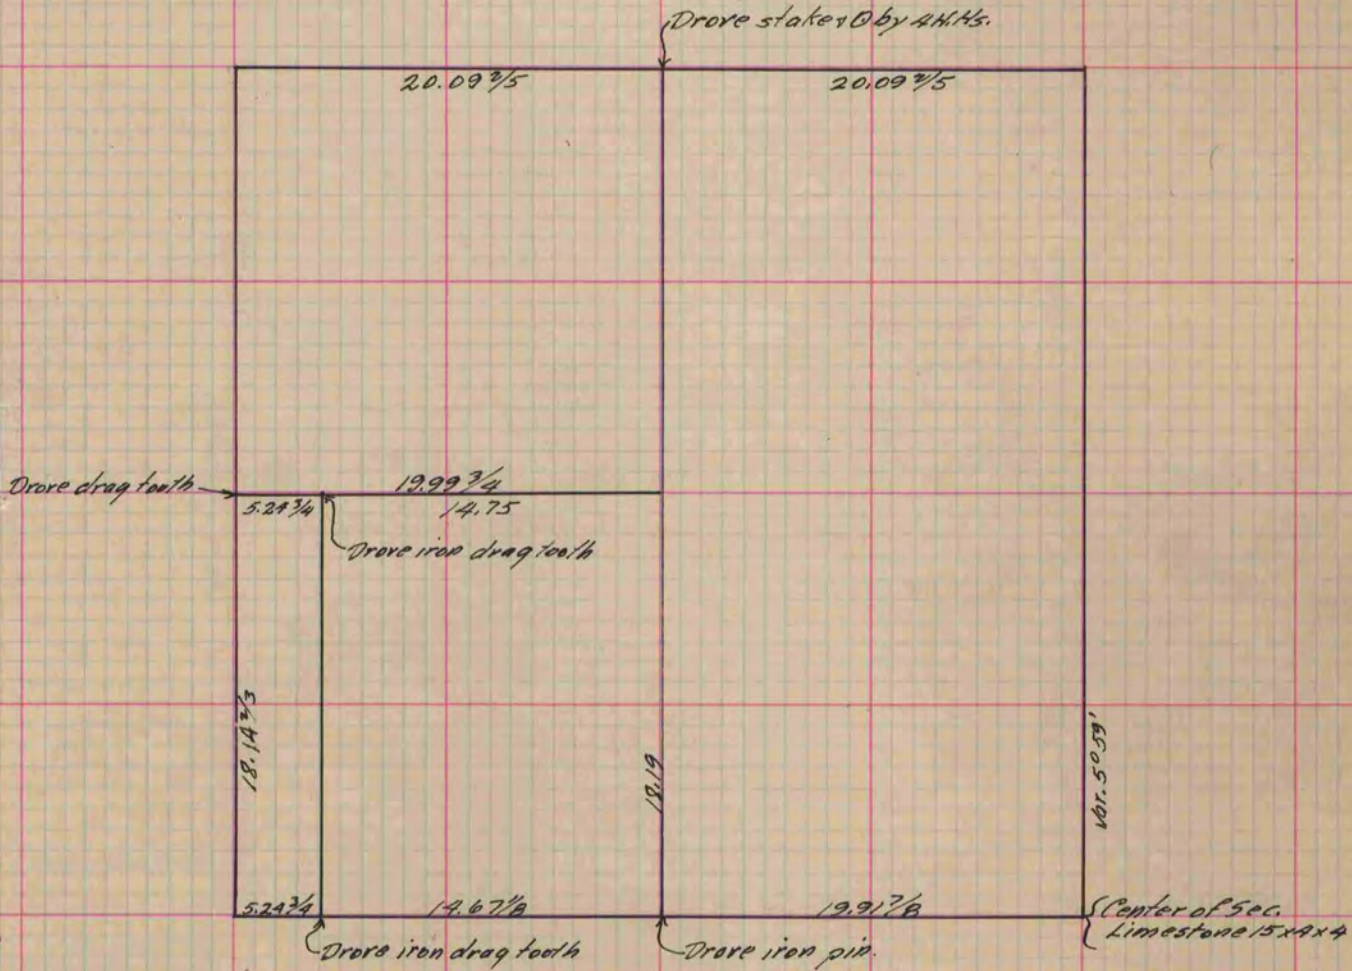

MICROFILMED

PLAT AND RECORD

COUNTY BUILDING
CITY OF JANESVILLE

Of a Survey on, Section ^{N.W. 1/4} 26 T 7 R 10 E. of the 4 P. M. in Union Township

Rock County, Wisconsin, made Dec. the 5 1883

I hereby certify that the following is a correct record of said survey as made by me.

(Signed) Edward Ruger
R. H. B. Dept. County Surveyor.

Copied from P. 320 Vol. 2 County Surveyor's Record.