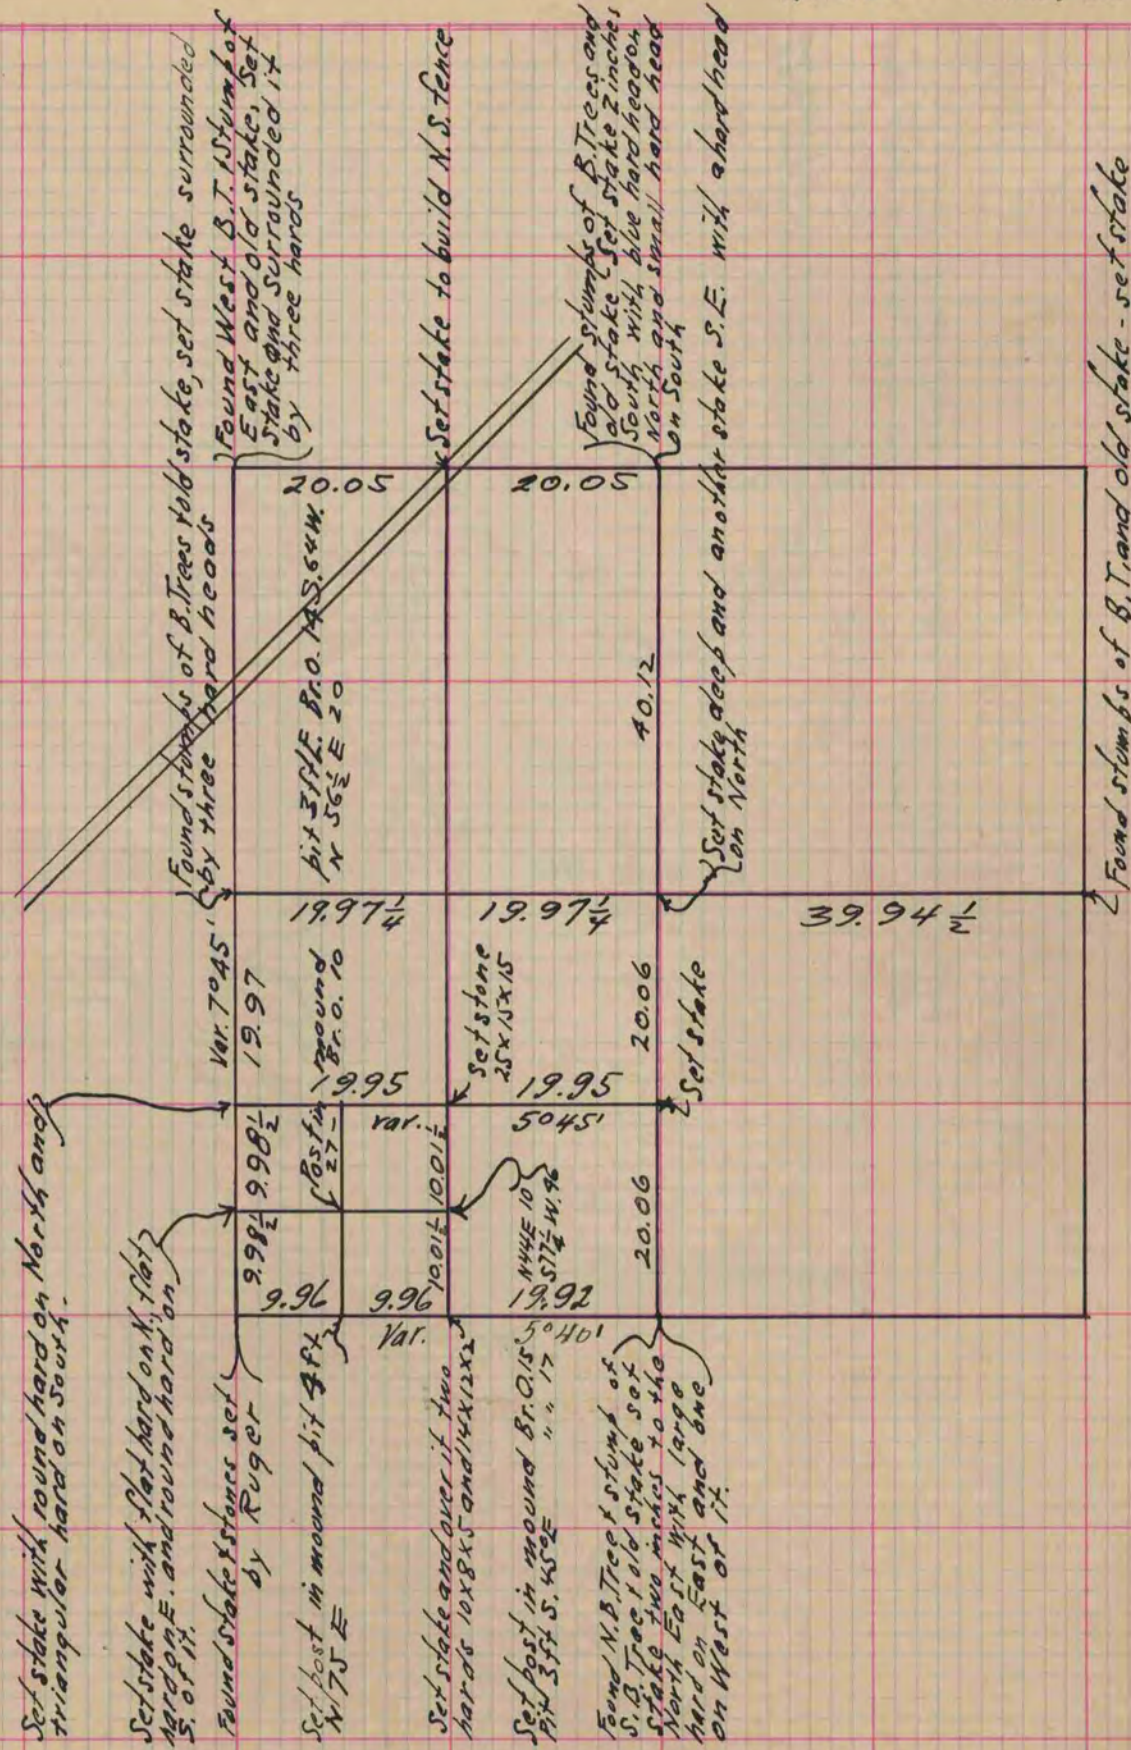

COUNTY BUILDING  
CITY OF JANESVILLE

Of a Survey on Section 9 T 3 R 13 E. of the 4 P. M. in Harmony Township

Rock County, Wisconsin, made November the 29 + 30 1864

I hereby certify that the following is a correct record of said survey as made by me.

(Signed) J. D. Locke  
R. H. B. County Surveyor.

Copied from Page 212 Vol. 1. Original County Surveyors Record