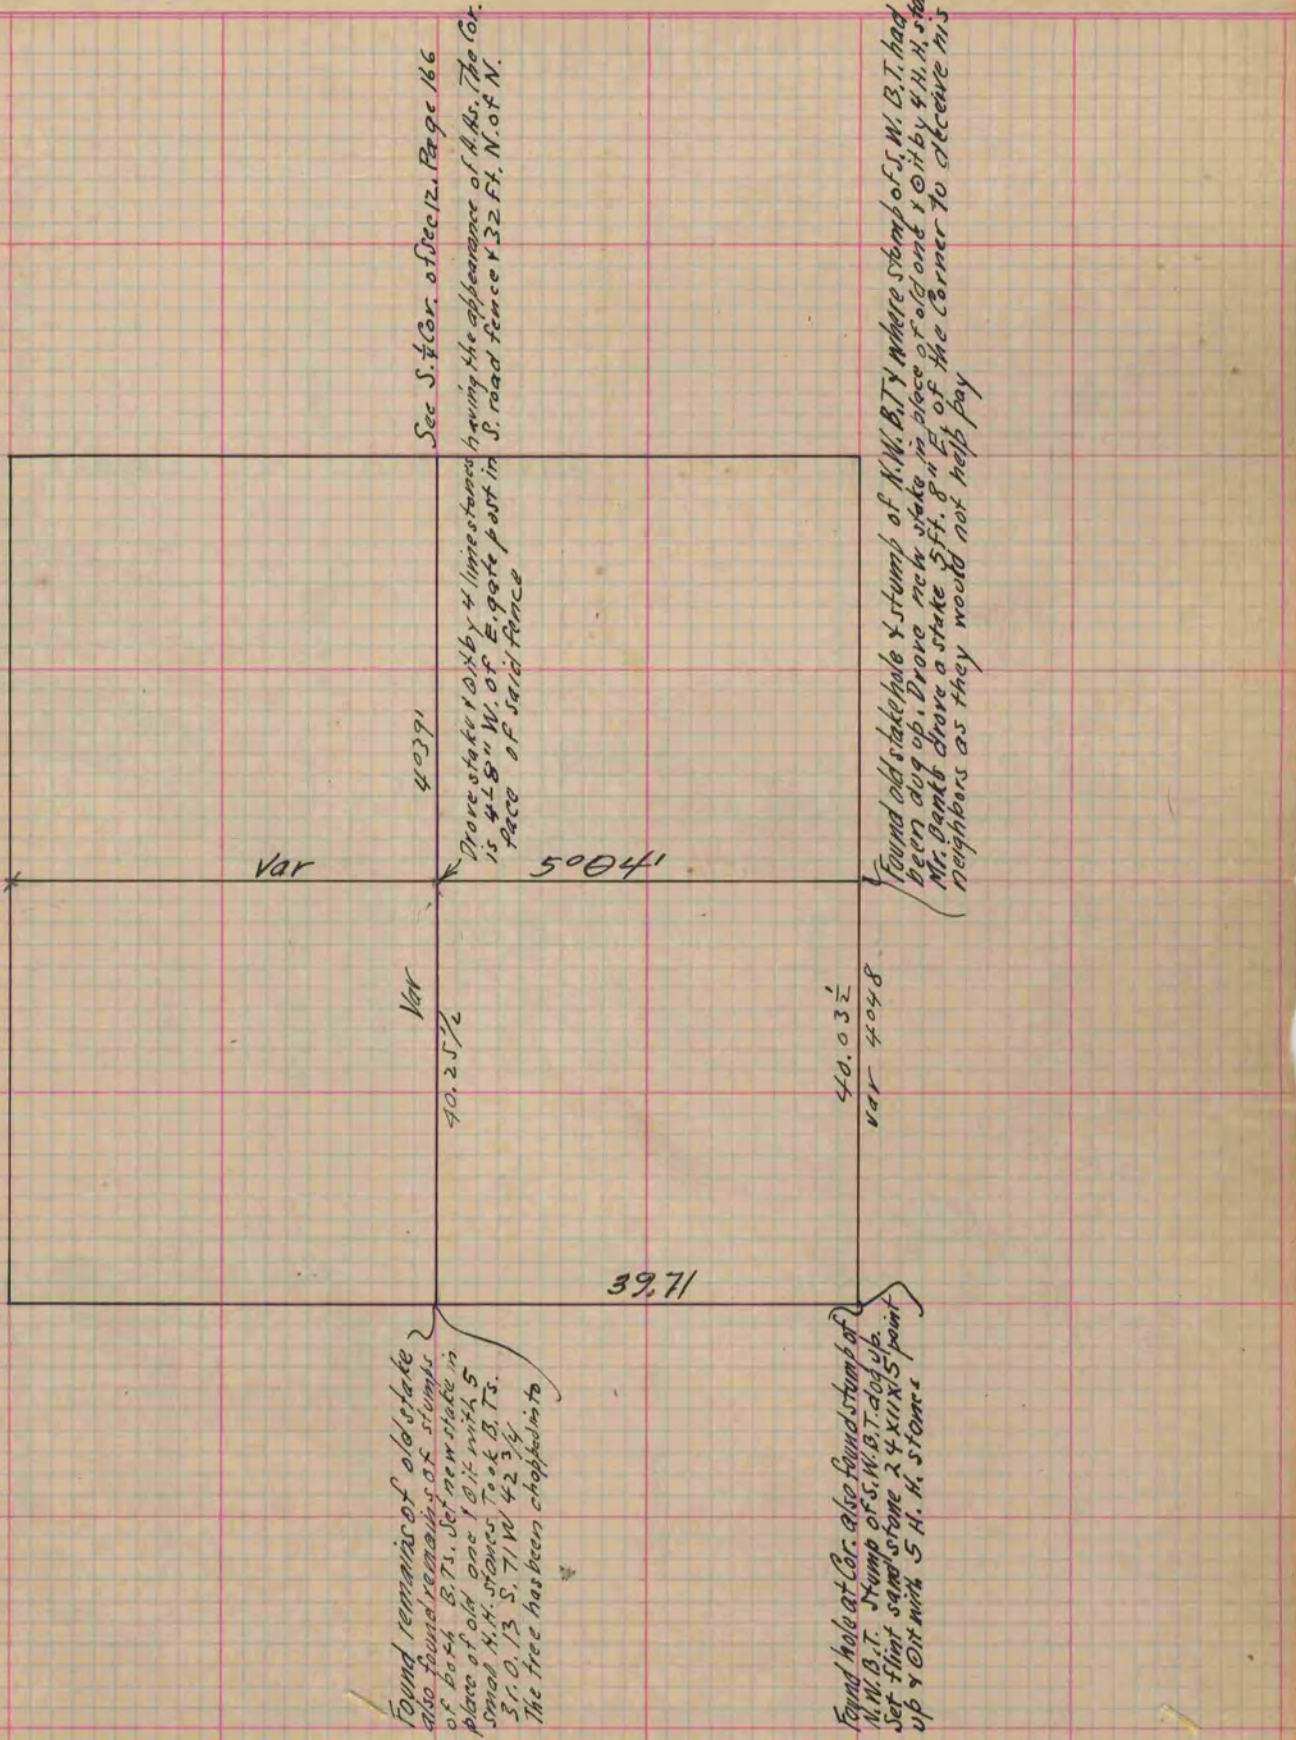

PLAT AND RECORD

MICROFILMED

COUNTY BUILDING
CITY OF JANESVILLE

Of a Survey on Section 13 T 4 R 14 E. of the 4 P. M. in LIMA Township
Rock County, Wisconsin, made June the 15 1876

I hereby certify that the following is a correct record of said survey as made by me.

(Signed) Edward Ruger
R. H. B. County Surveyor.

Copied from page 167 Vol. 2. Original County Surveyors Record.