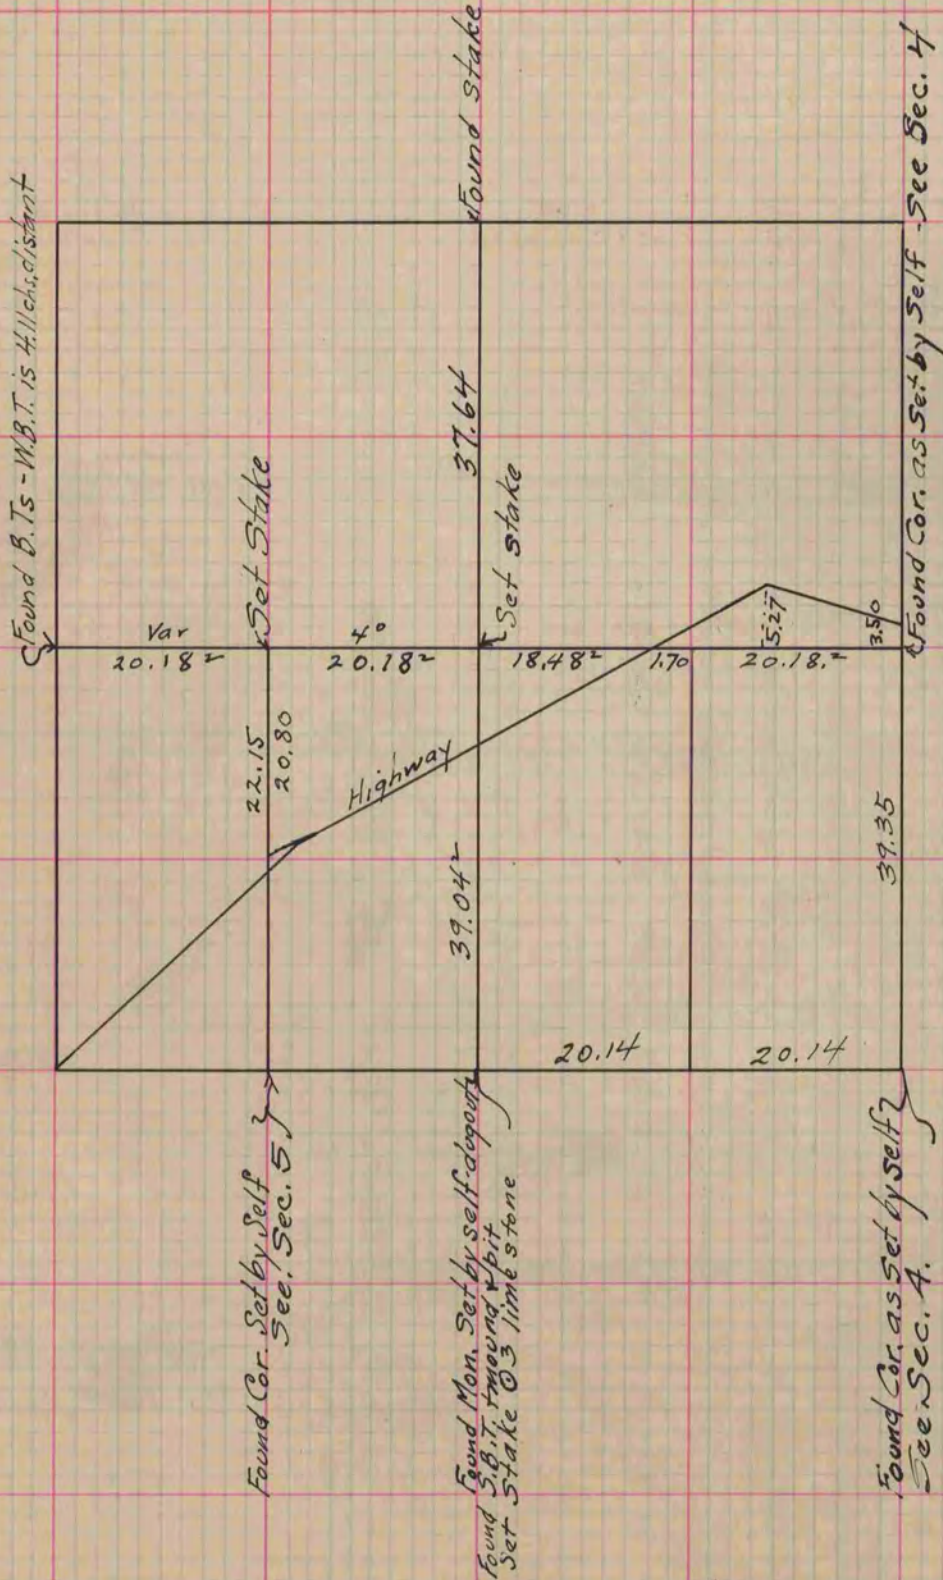

PLAT AND RECORD

COUNTY BUILDING
CITY OF JANESVILLE

Of a Survey on Section 5 T 2 R 11 E. of the 4 P. M. in Plymouth Township
Rock County, Wisconsin, made January the 9th 1867

I hereby certify that the following is a correct record of said survey as made by me.

(Signed) S. D. Locke
R. H. B. County Surveyor.

Copied from P. 244 Vol. 1. Original County Surveyors Record