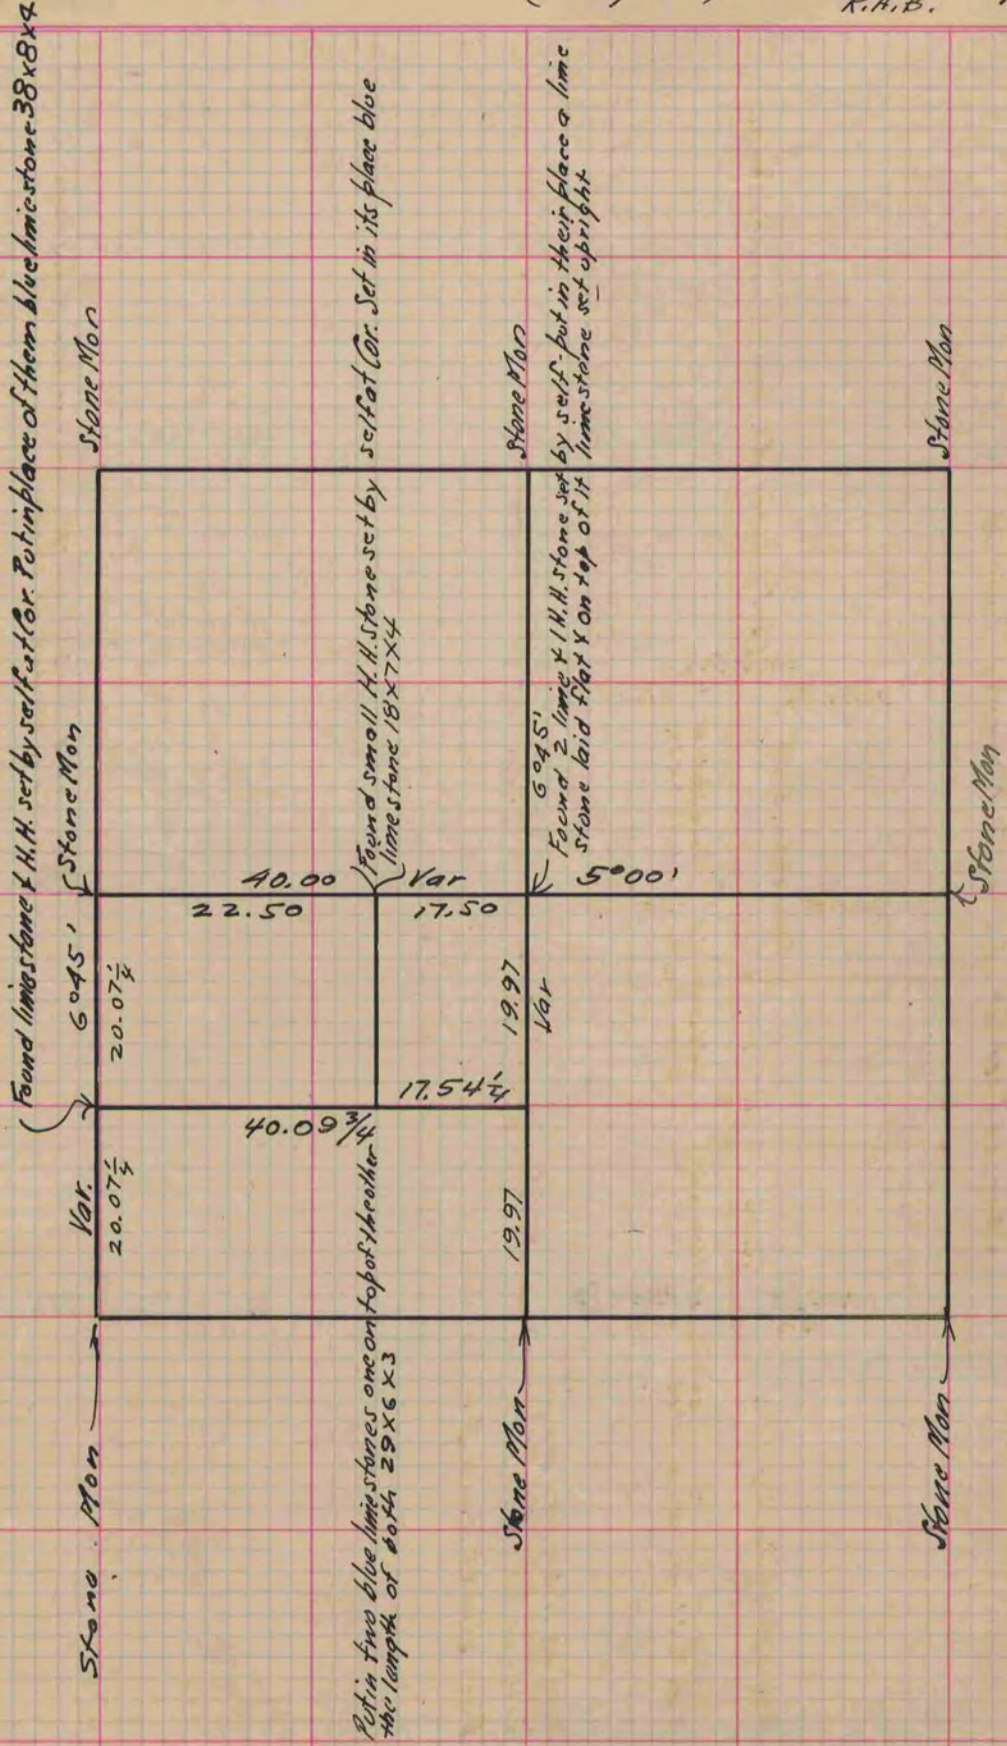

MICROFILMED PLAT AND RECORD

COUNTY BUILDING
CITY OF JANESVILLE

Of a Survey on Section 35 T 3 R 13 E. of the 4 P. M. in Harmony Township

Rock County, Wisconsin, made May the 18 1874

I hereby certify that the following is a correct record of said survey as made by me.

(Signed) Edward Ruger
R.H.B. County Surveyor.

Copied from page 93 Vol. 2 Original County Surveyors Record